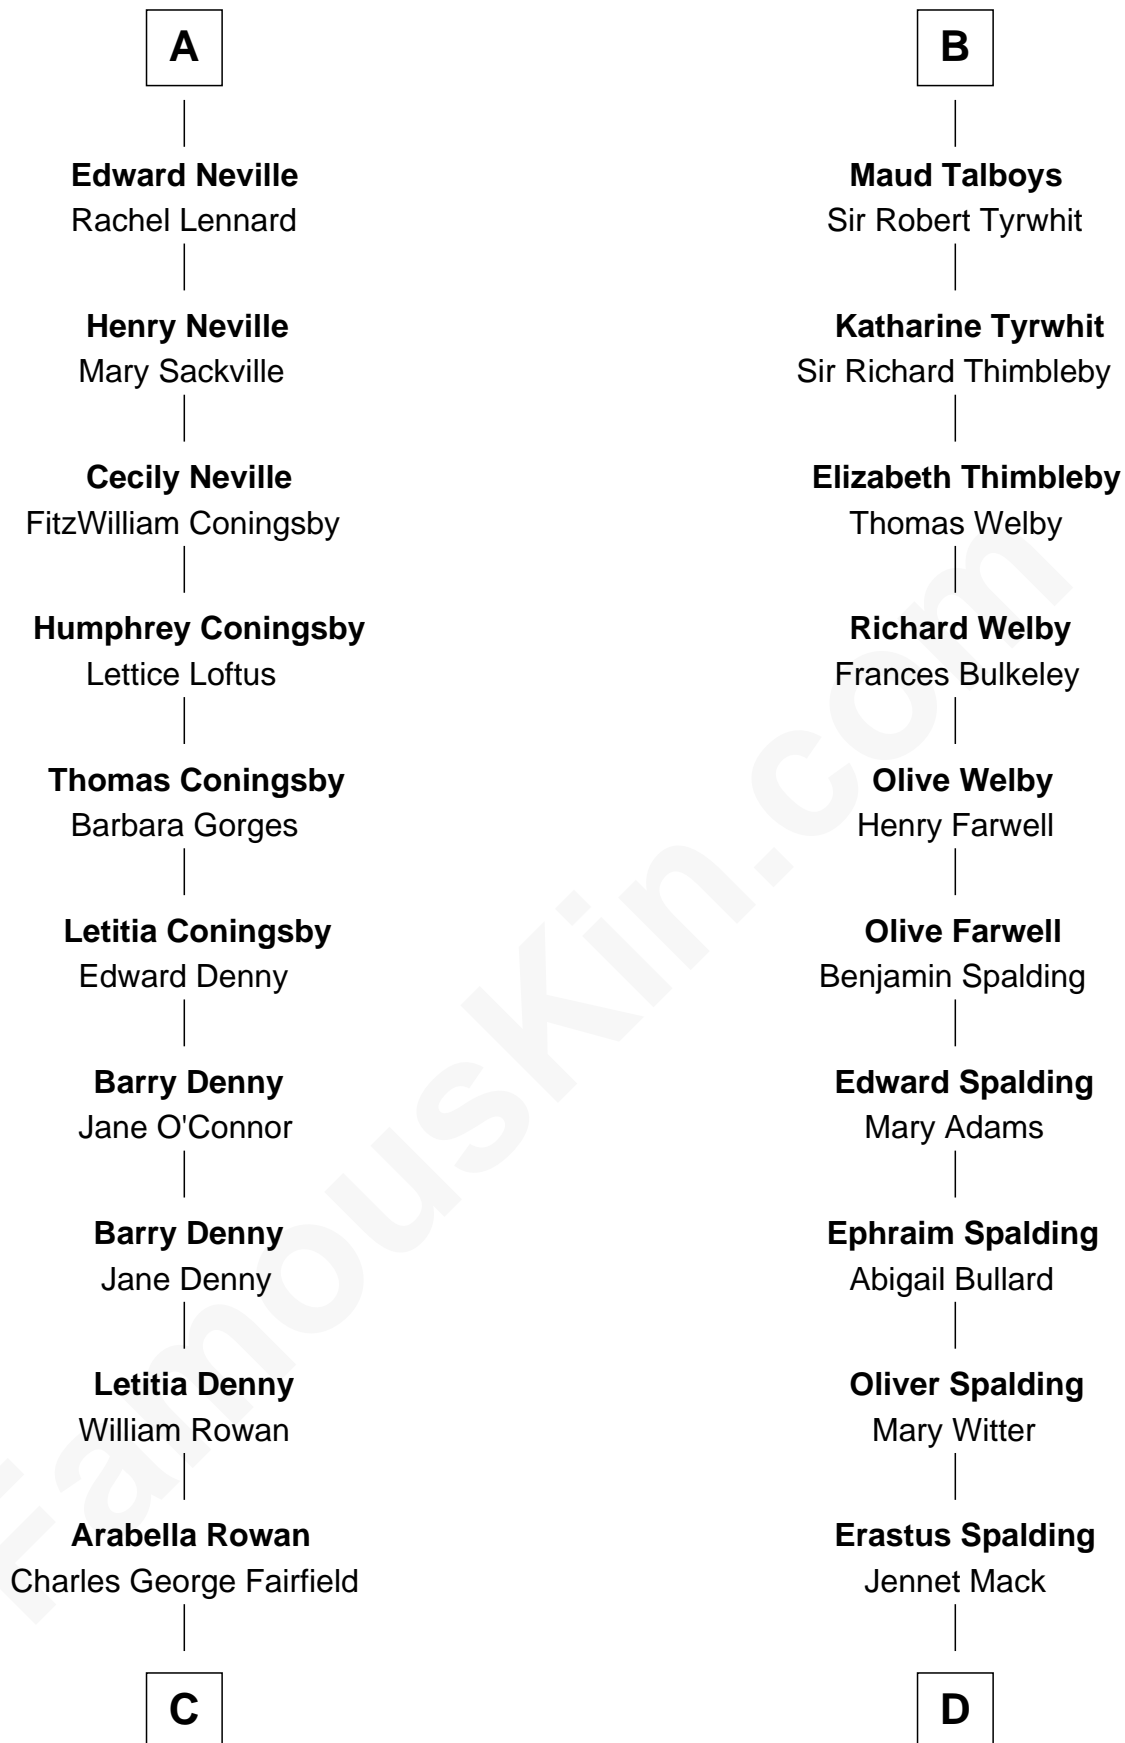

# FamousKin.com Relationship Chart of

**Anthony West**

*Novelist and writer for the New Yorker*

19th cousin 1 time removed of

**Katharine Hepburn**

*Movie Actress*

**Sir Hugh I de Audley**

Iseult de Mortimer

**C**

**Charles Fairfield**  
Isabella Campbell Mackenzie

**Cicily Isabel Fairfield**  
Herbert George Wells

**Anthony West**  
*British Novelist*

**D**

**Martha Ann Spalding**  
Leman Benton Garlinghouse

**Caroline Garlinghouse**  
Alfred Augustus Houghton