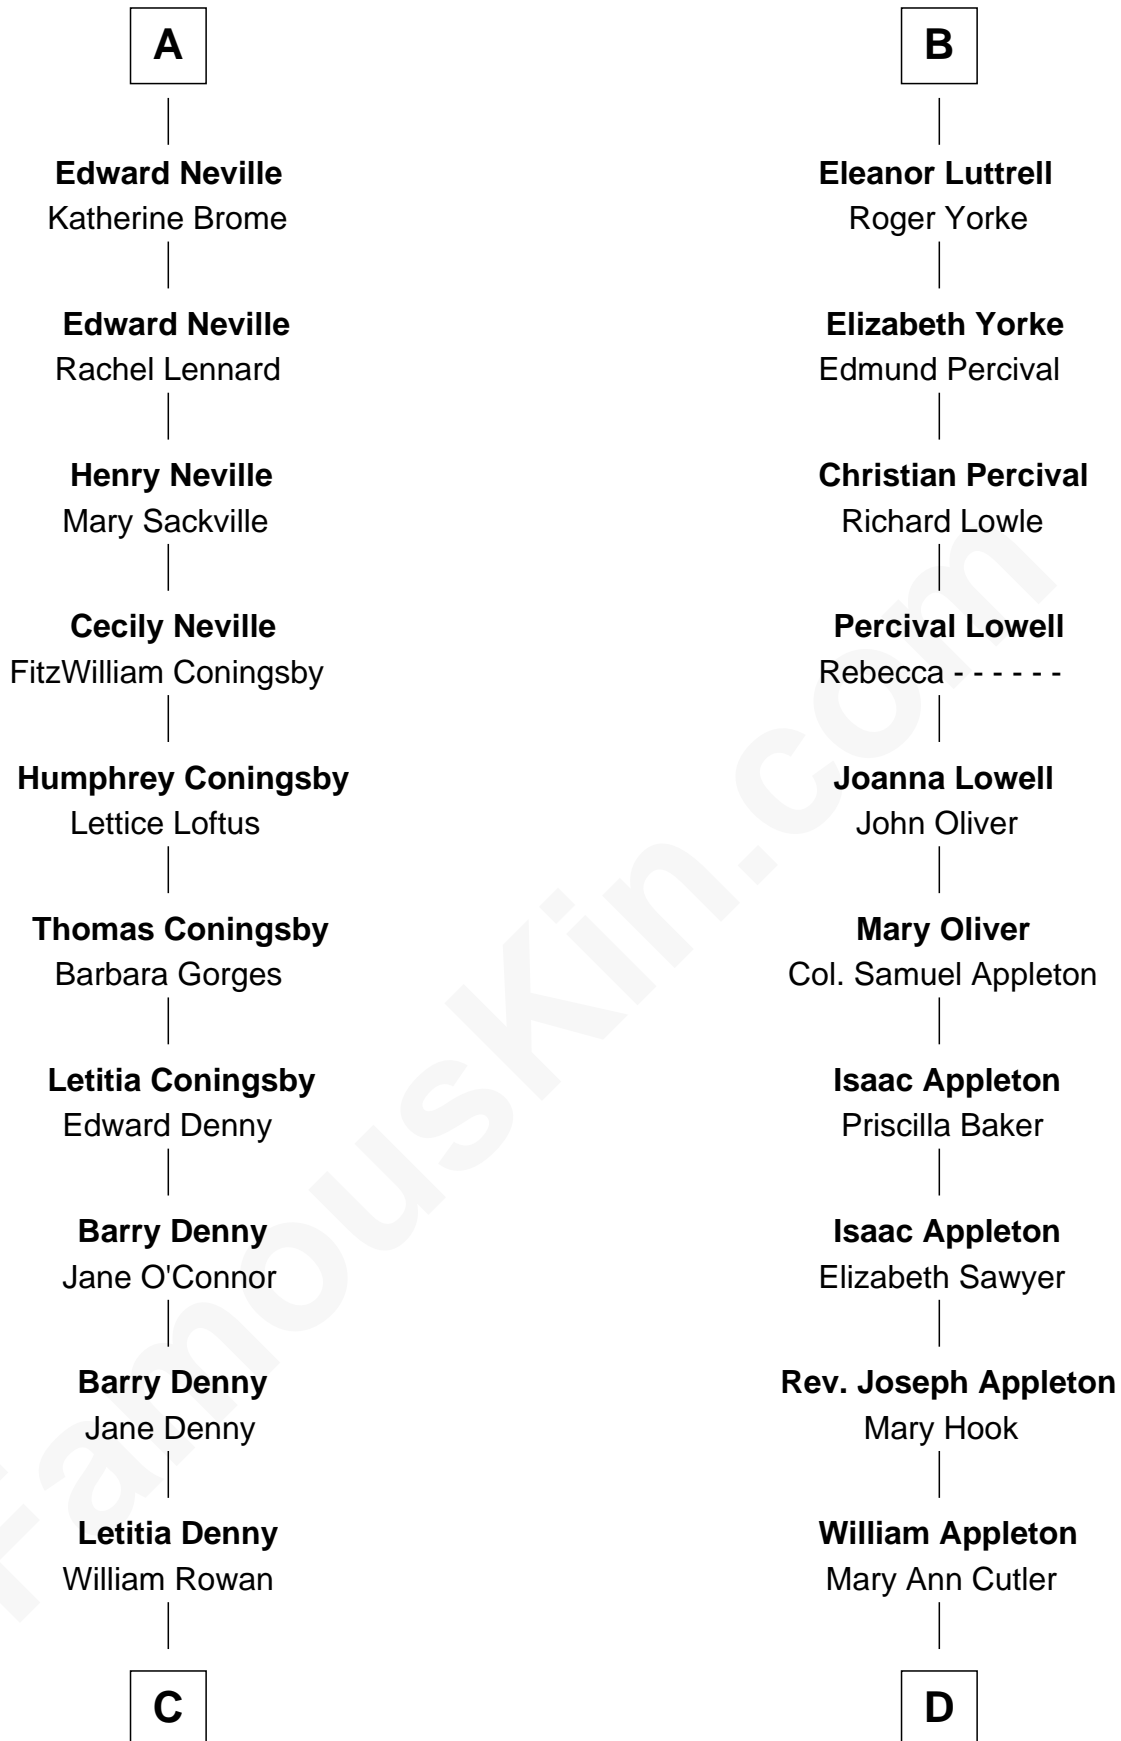

# FamousKin.com Relationship Chart of

**Anthony West**

*Novelist and writer for the New Yorker*

20th cousin 1 time removed of

**Jennifer Coolidge**

*TV and Movie Actress*

**C**

**Arabella Rowan**  
Charles George Fairfield

**Charles Fairfield**  
Isabella Campbell Mackenzie

**Cicily Isabel Fairfield**  
Herbert George Wells

**Anthony West**  
*British Novelist*

**D**

**Sarah Elizabeth Appleton**  
Amos Adams Lawrence

**Hetty Sullivan Lawrence**  
Frederic Cunningham