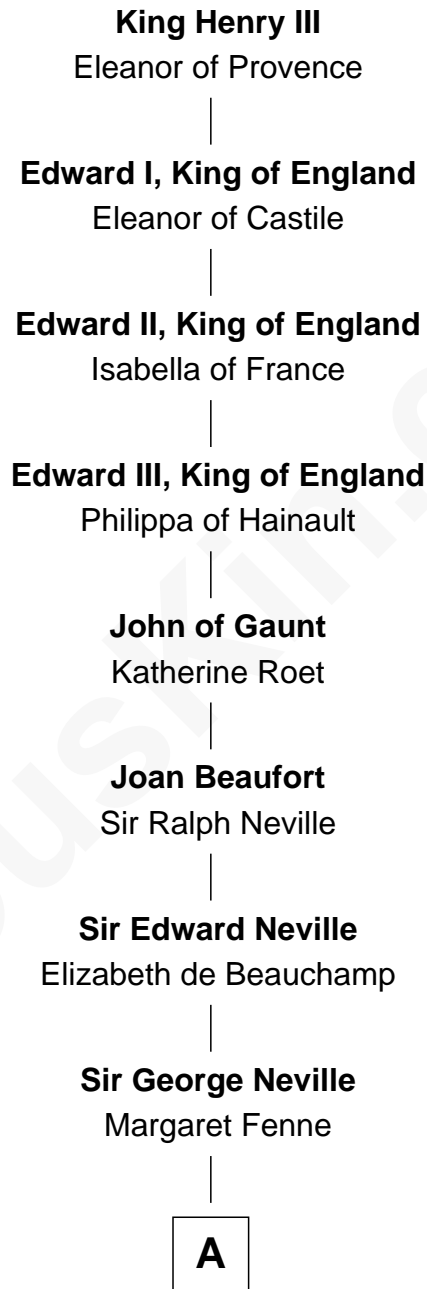

# FamousKin.com Relationship Chart of

**Anthony West**

*Novelist and writer for the New Yorker*

20th Great-grandson of

**King Henry III**

*King of England*

**A**

**Sir Edward Neville**

Eleanor Windsor

**Edward Neville**

Katherine Brome

**Edward Neville**

Rachel Lennard

**Henry Neville**

Mary Sackville

**Cecily Neville**