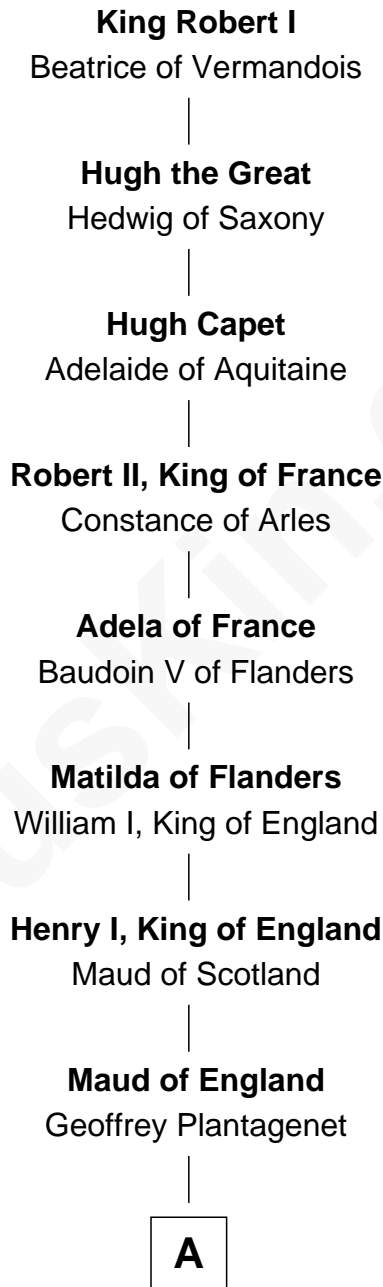

# FamousKin.com Relationship Chart of

**Anthony West**

*Novelist and writer for the New Yorker*

**30th Great-grandson of**

**King Robert I**

*King of France*

**A**

**Henry II, King of England**

Ida de Tony

**Sir William Longespee**

Ela of Salisbury

**William Longespee**

Idoine de Camville

**Ela Longespee**

Sir James de Audley

**Sir Hugh I de Audley**