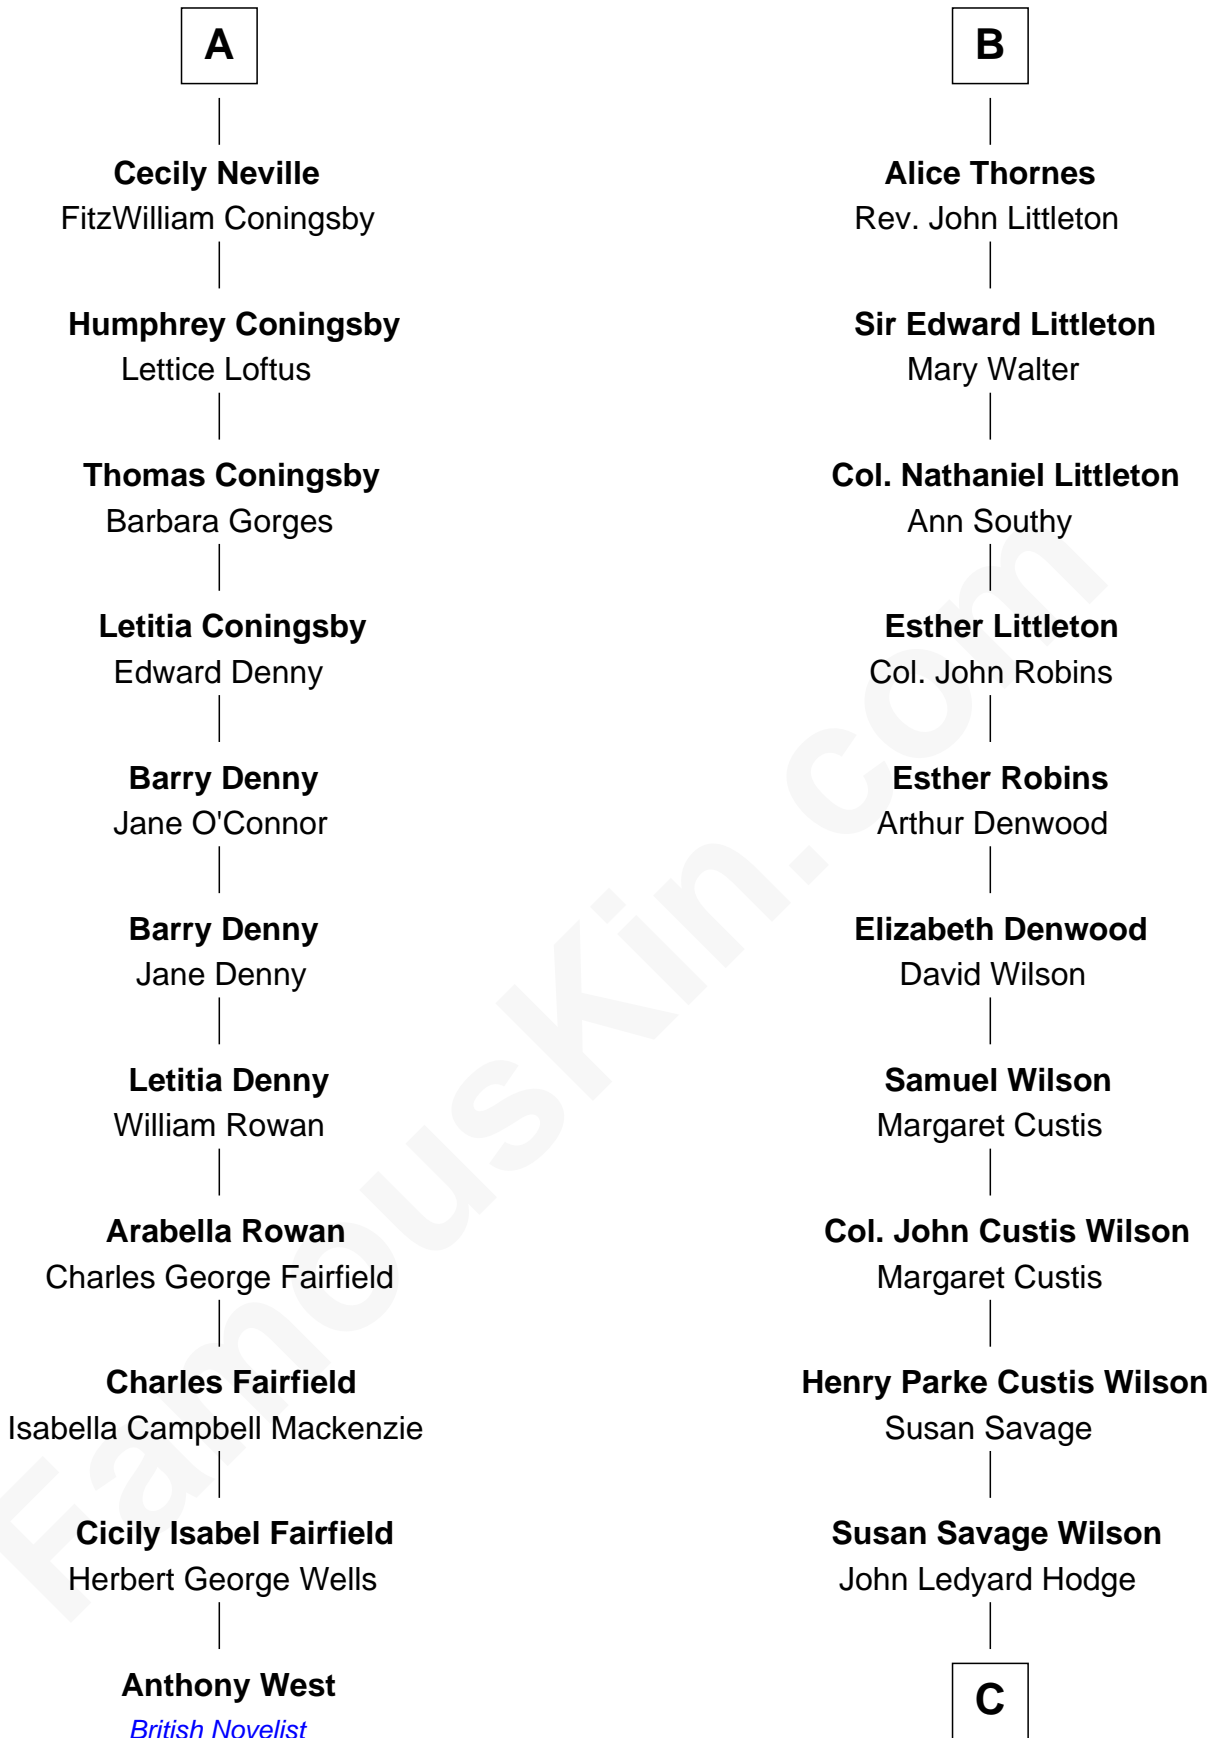

# FamousKin.com Relationship Chart of

**Anthony West**

*Novelist and writer for the New Yorker*

17th cousin 3 times removed of

**Paget Brewster**

*TV Actress*

**John of Gaunt**

*with wife  
Katherine Roet*

**Sir George Neville**

Margaret Fenne

**Antigone Plantagenet**

Henry Grey

**Sir Edward Neville**

Eleanor Windsor

**Elizabeth Grey**

Sir Roger Kynaston

**Edward Neville**

Katherine Brome

**Jane Kynaston**

Roger Thornes

**Edward Neville**

Rachel Lennard

**John Thornes**

Elizabeth Astley

**Henry Neville**

Mary Sackville

**Richard Thornes**

**A**

**B**

C

**Ellen Mackenzie Hodge**

Dr. George Washington Wales Brewster