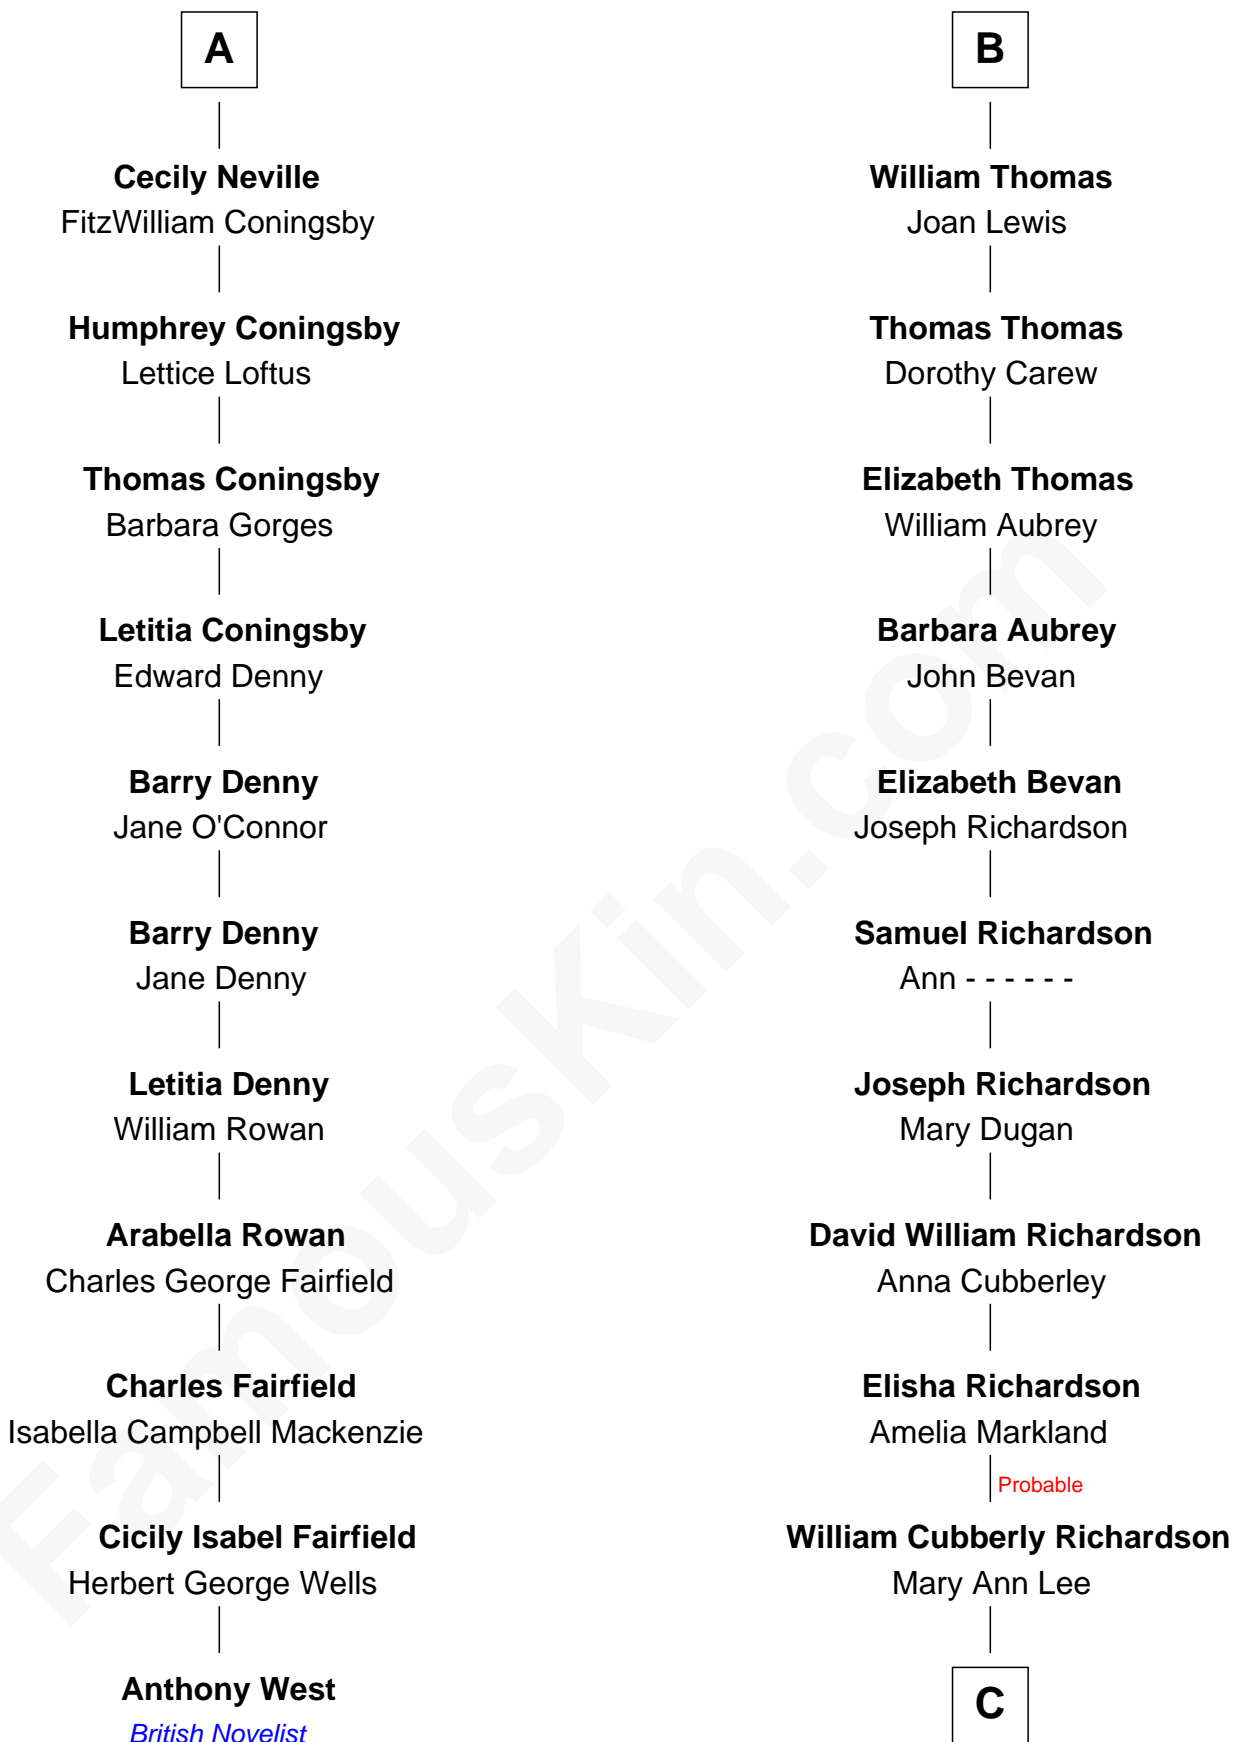

## Relationship Chart of

### Anthony West

*Novelist and writer for the New Yorker*

**17th cousin 3 times removed of**

### Sally Ride

*1st American Woman in Space*

**John of Gaunt**  
Katherine Roet

**C**

**Charles Everroad Richardson**

Blanche Gibson

**Jennie Mae Richardson**

Thomas Vernam Ride

**Dale Burdell Ride**

Carol Joyce Anderson

**Sally Ride**

*1st American Woman in Space*

FamousKin.com