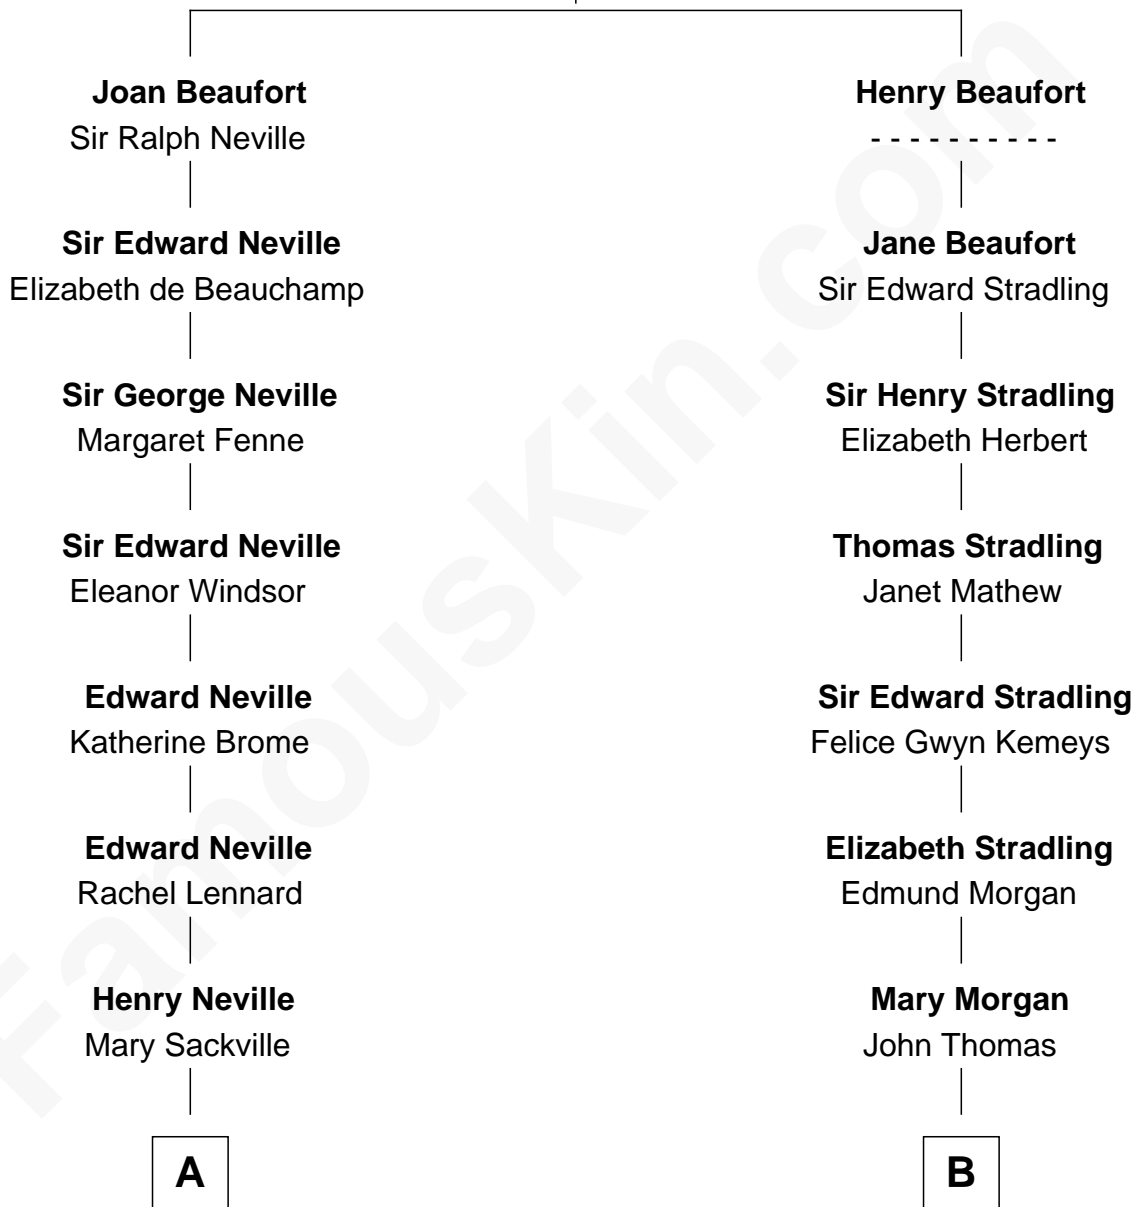

## Relationship Chart of

### Anthony West

*Novelist and writer for the New Yorker*

**17th cousin 3 times removed of**

### Sally Ride

*1st American Woman in Space*

**John of Gaunt**  
Katherine Roet

**C**

**Charles Everroad Richardson**

Blanche Gibson

**Jennie Mae Richardson**

Thomas Vernam Ride

**Dale Burdell Ride**

Carol Joyce Anderson

**Sally Ride**

*1st American Woman in Space*

FamousKin.com