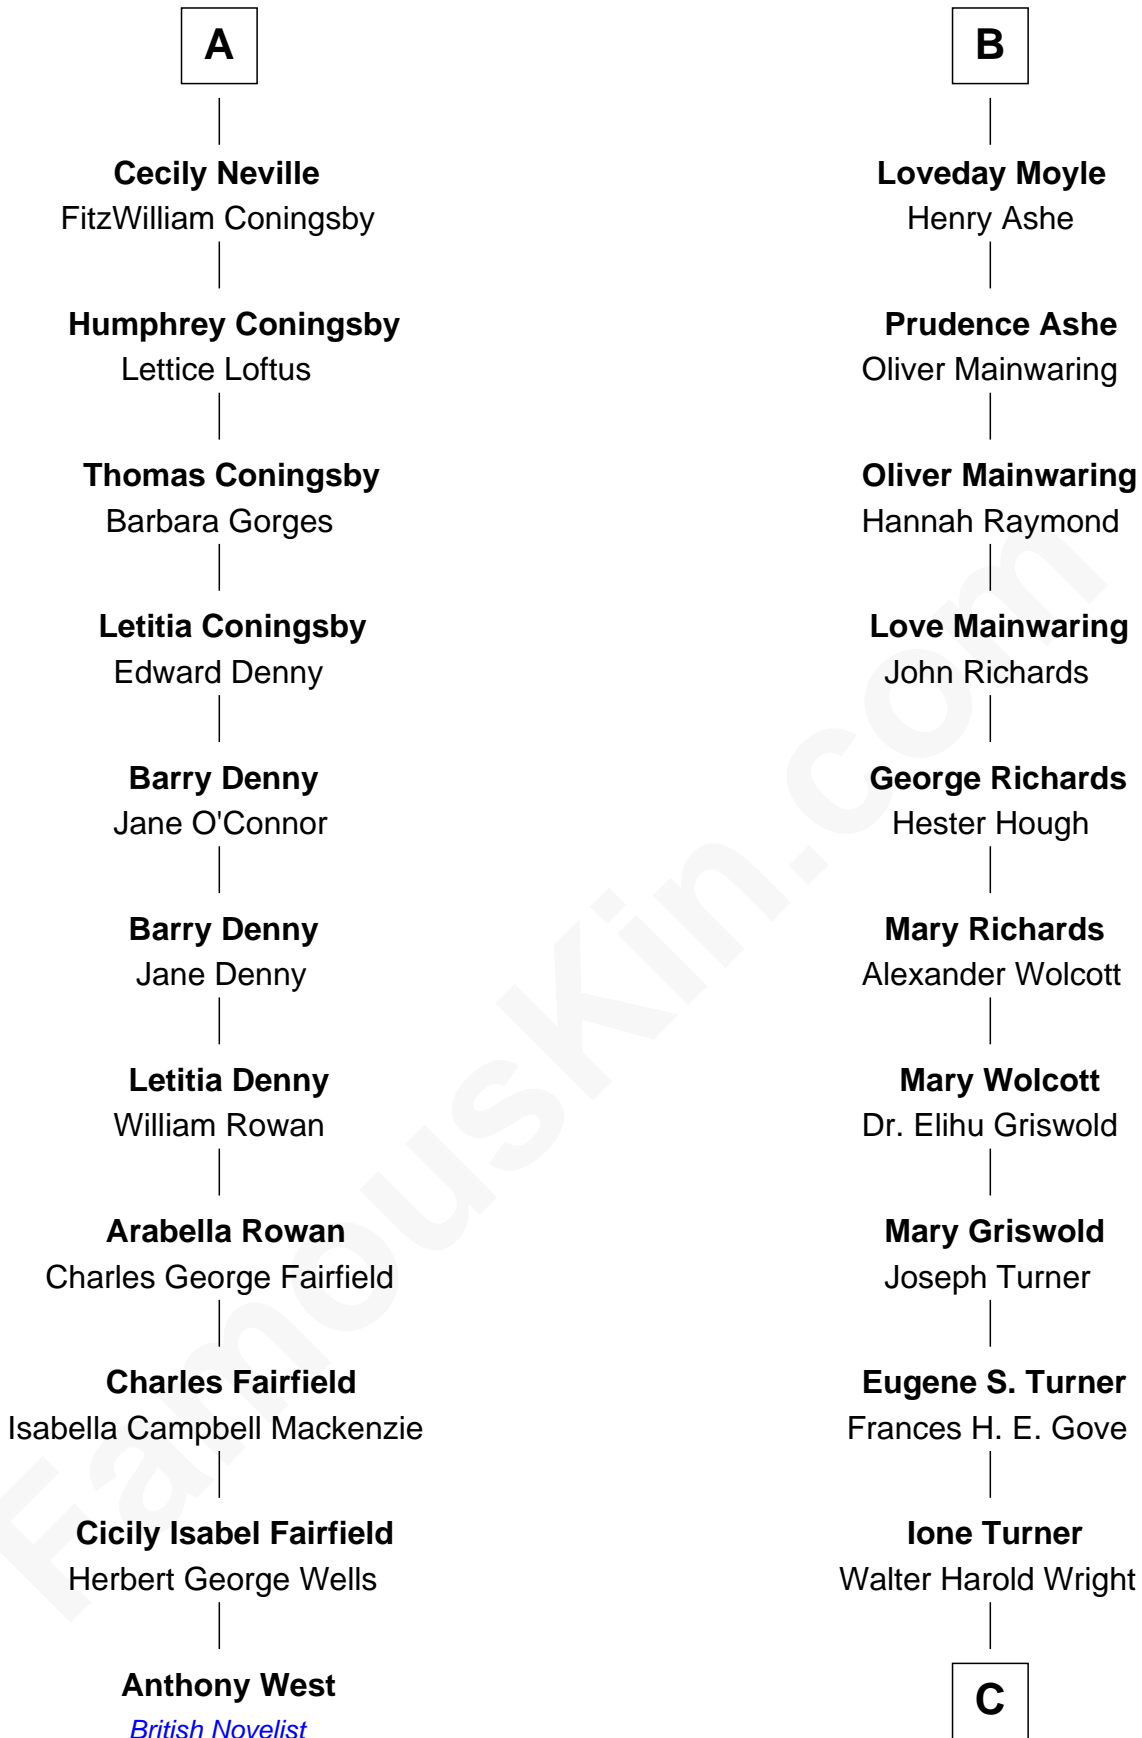

FamousKin.com

Relationship Chart of

Anthony West

Novelist and writer for the New Yorker

17th cousin 3 times removed of

Ed Helms

TV and Movie Actor

John of Gaunt

Katherine Munday

Henry Neville

Mary Sackville

Mary Kendall

Richard Moyle

A

B

C