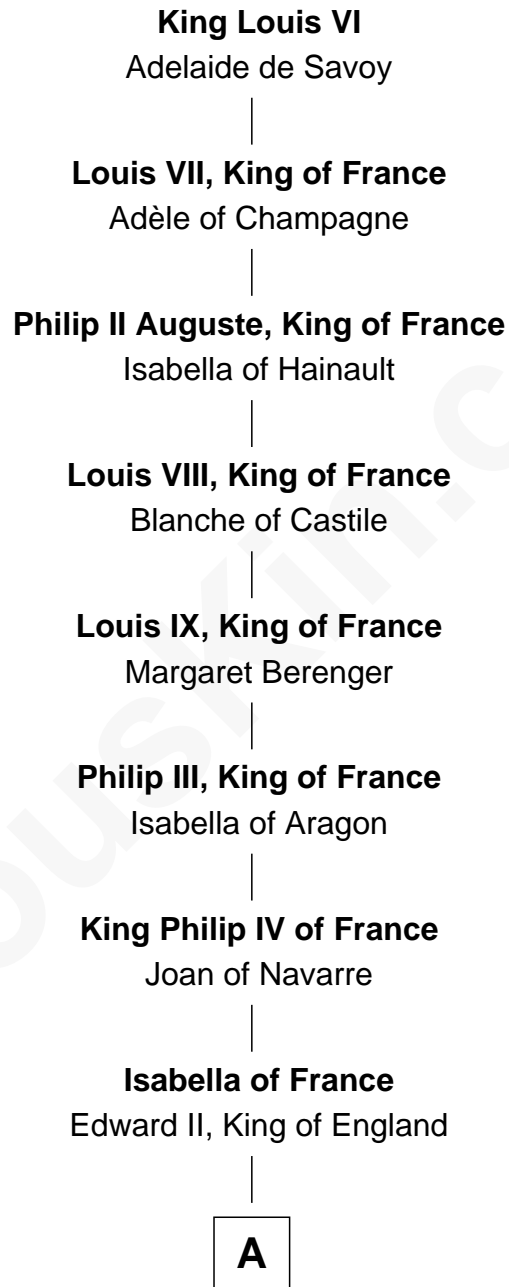

# FamousKin.com Relationship Chart of

**Anthony West**

*Novelist and writer for the New Yorker*

**25th Great-grandson of**

**King Louis VI**

*King of France*

**A**

**Edward III, King of England**

Philippa of Hainault

**John of Gaunt**

Katherine Roet

**Joan Beaufort**

Sir Ralph Neville

**Sir Edward Neville**

Elizabeth de Beauchamp

**Sir George Neville**