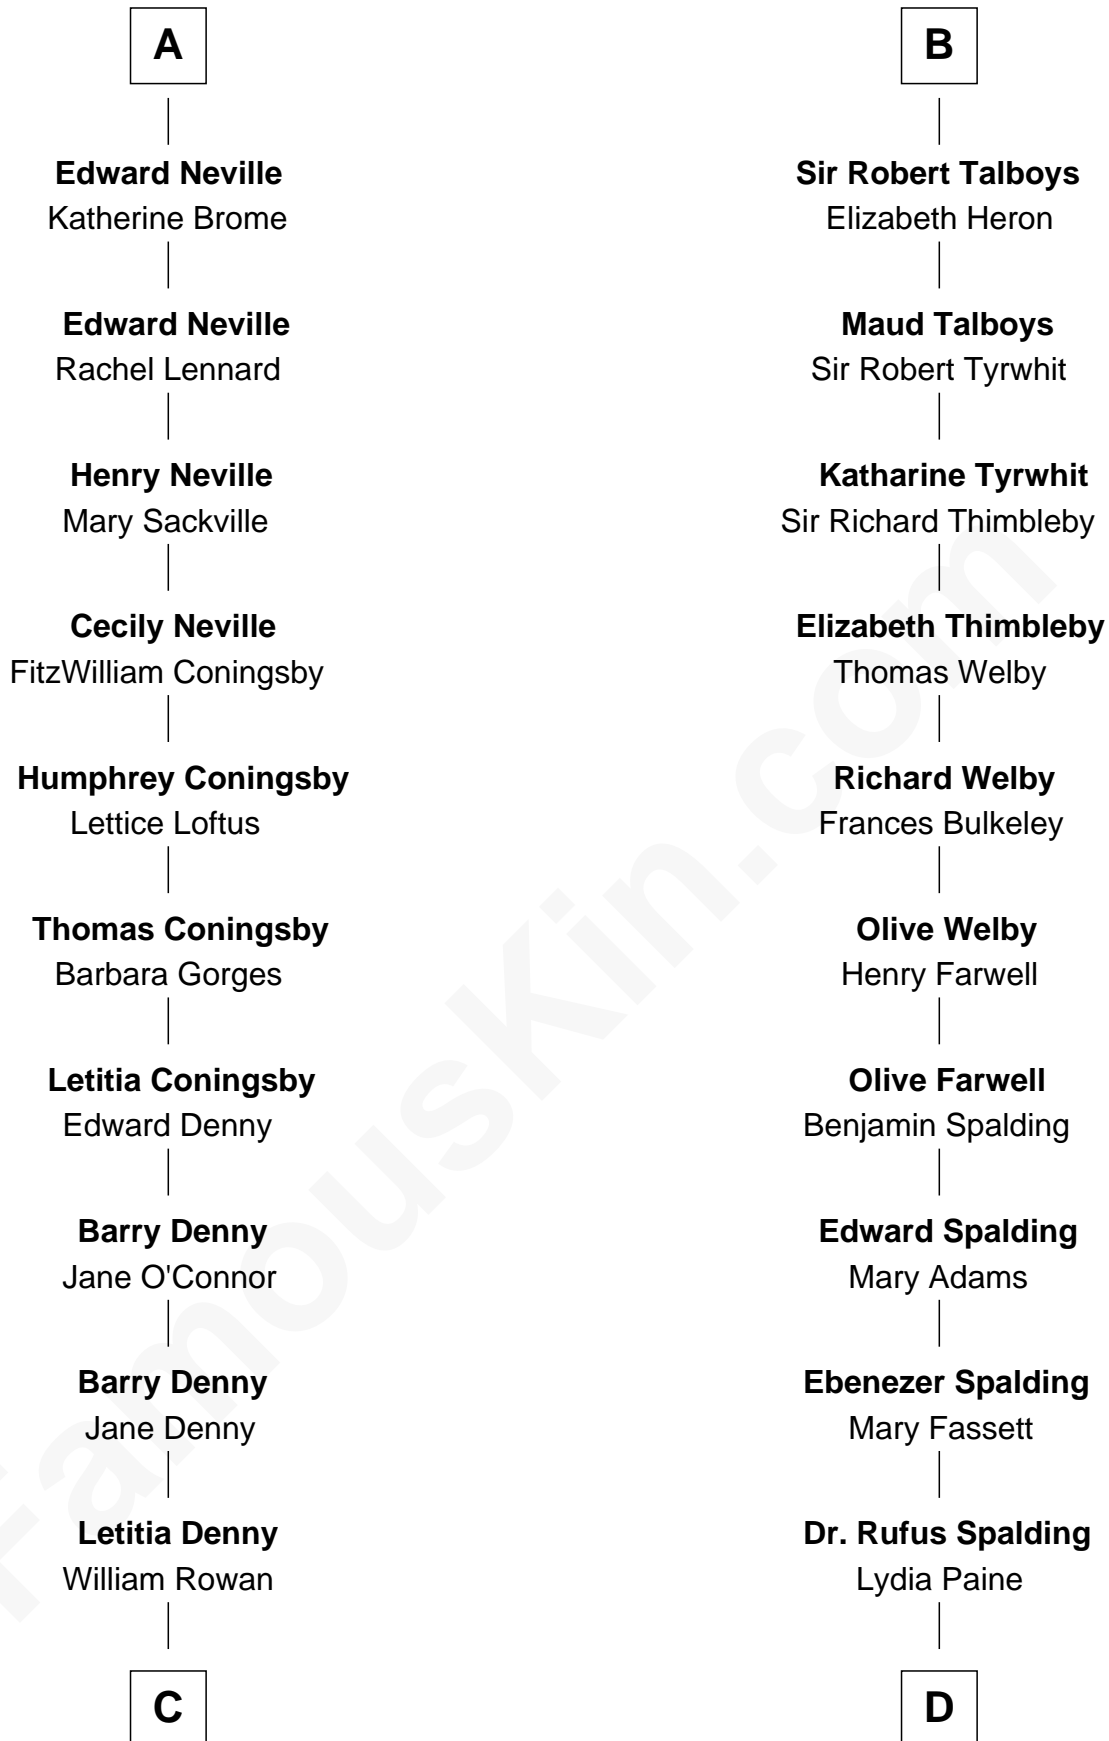

## Relationship Chart of

### Anthony West

*Novelist and writer for the New Yorker*

19th cousin 1 time removed of

### William Rufus Day

*36th U.S. Secretary of State*

**C**

**Arabella Rowan**  
Charles George Fairfield

**Charles Fairfield**  
Isabella Campbell Mackenzie

**Cicity Isabel Fairfield**  
Herbert George Wells