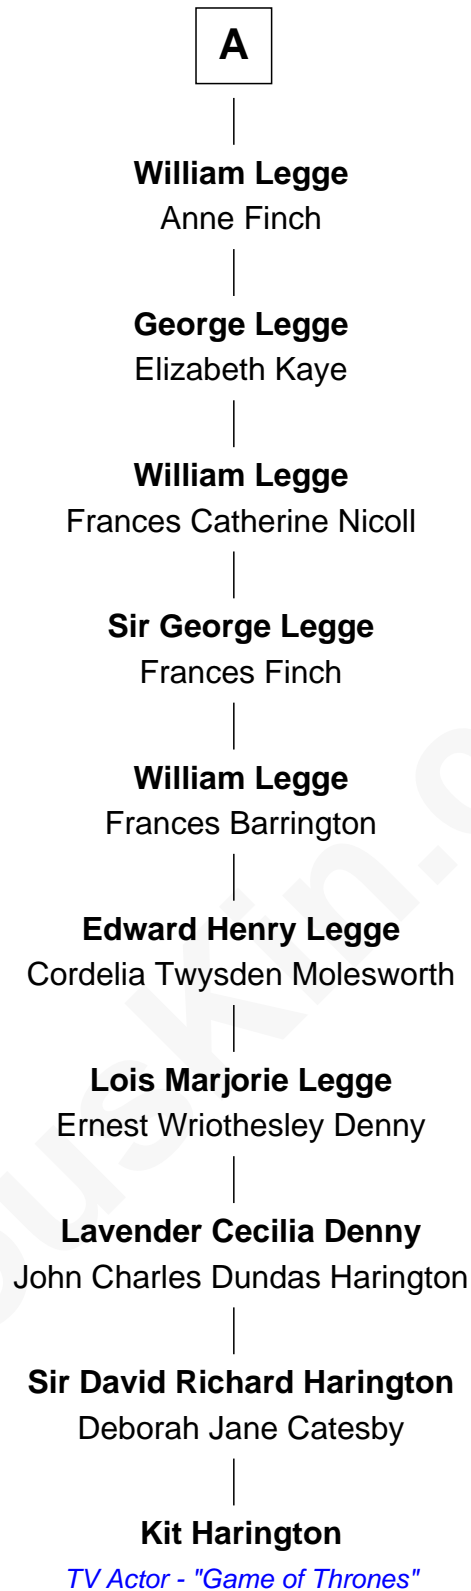

FamousKin.com

Relationship Chart of

Alice Atgate

15th Great-grandmother of

Kit Harington
TV Actor - "Game of Thrones"

Alice Atgate

Robert Woodford

Thomas Woodford

Elizabeth Blount

Ursula Woodford

Walter Lyte

Elizabeth Lyte

Robert Washington

Lawrence Washington

Margaret Butler

Sir William Washington

Anne Villiers

Elizabeth Washington

Col. William Legge

George Legge

Barbara Archibald

A

Kit Harington photo by [Gage Skidmore](#) (CC BY-SA 2.0)