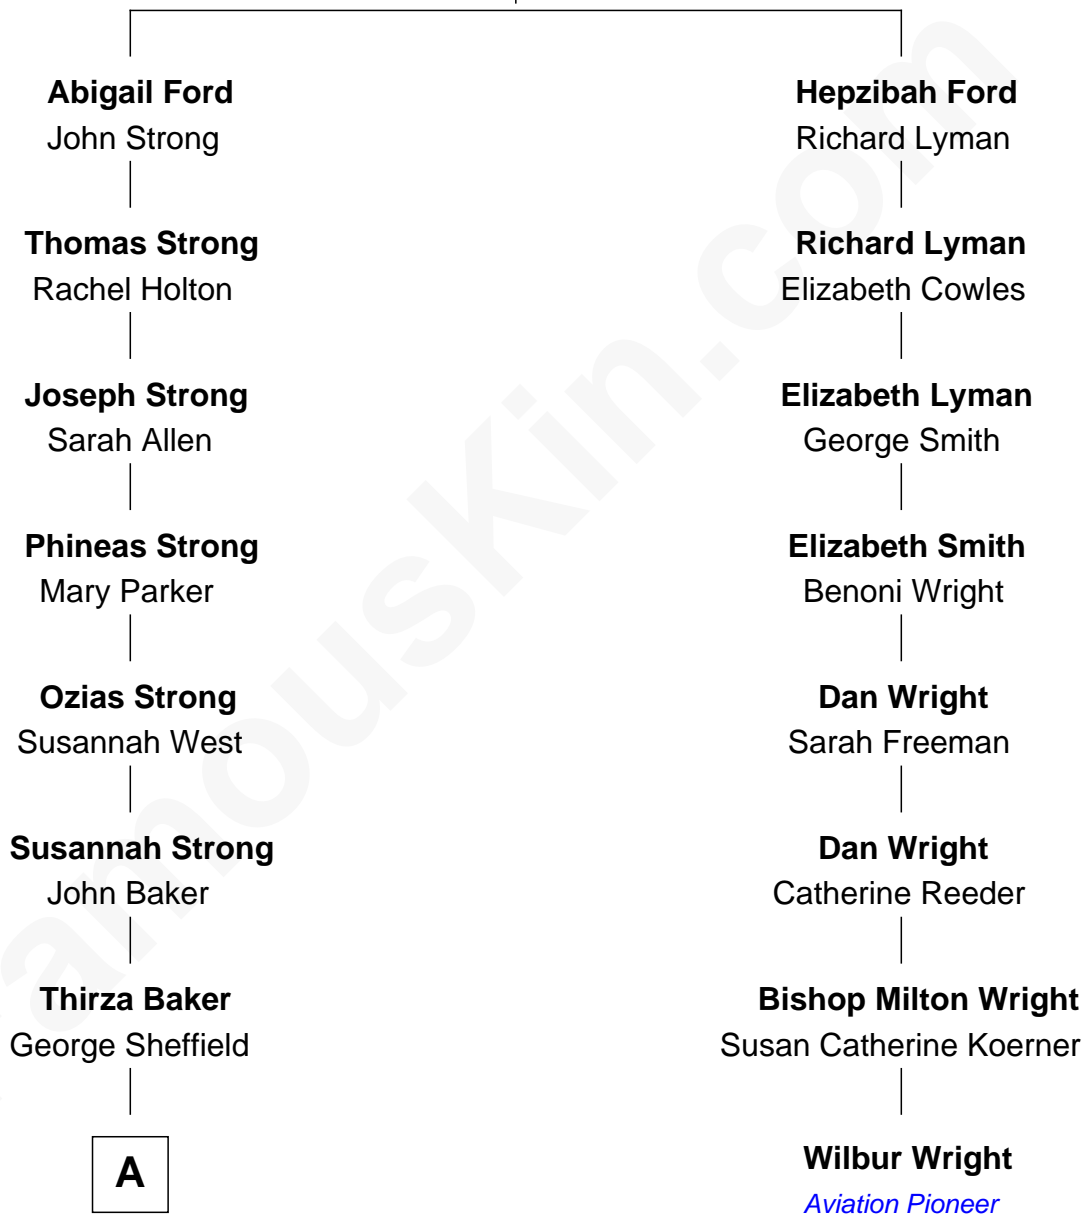

## Relationship Chart of

### Glenn Close

Movie, Television, and Stage Actress

7th cousin 4 times removed of

### Wilbur Wright

Wright Brothers - Aviation Pioneer

**Thomas Ford**  
Elizabeth Charde

**A**

—  
**Betsey Sheffield**  
John Keyes Campbell

—  
**Mary L. Campbell**  
Charles Arthur Moore

—  
**Charles Arthur Moore**  
Elizabeth Hyde

—  
**Elizabeth Mary H. Moore**  
Dr. William Taliaferro Close

—  
**Glenn Close**  
*Movie, Television, and Stage Actress*

FamousKin.com