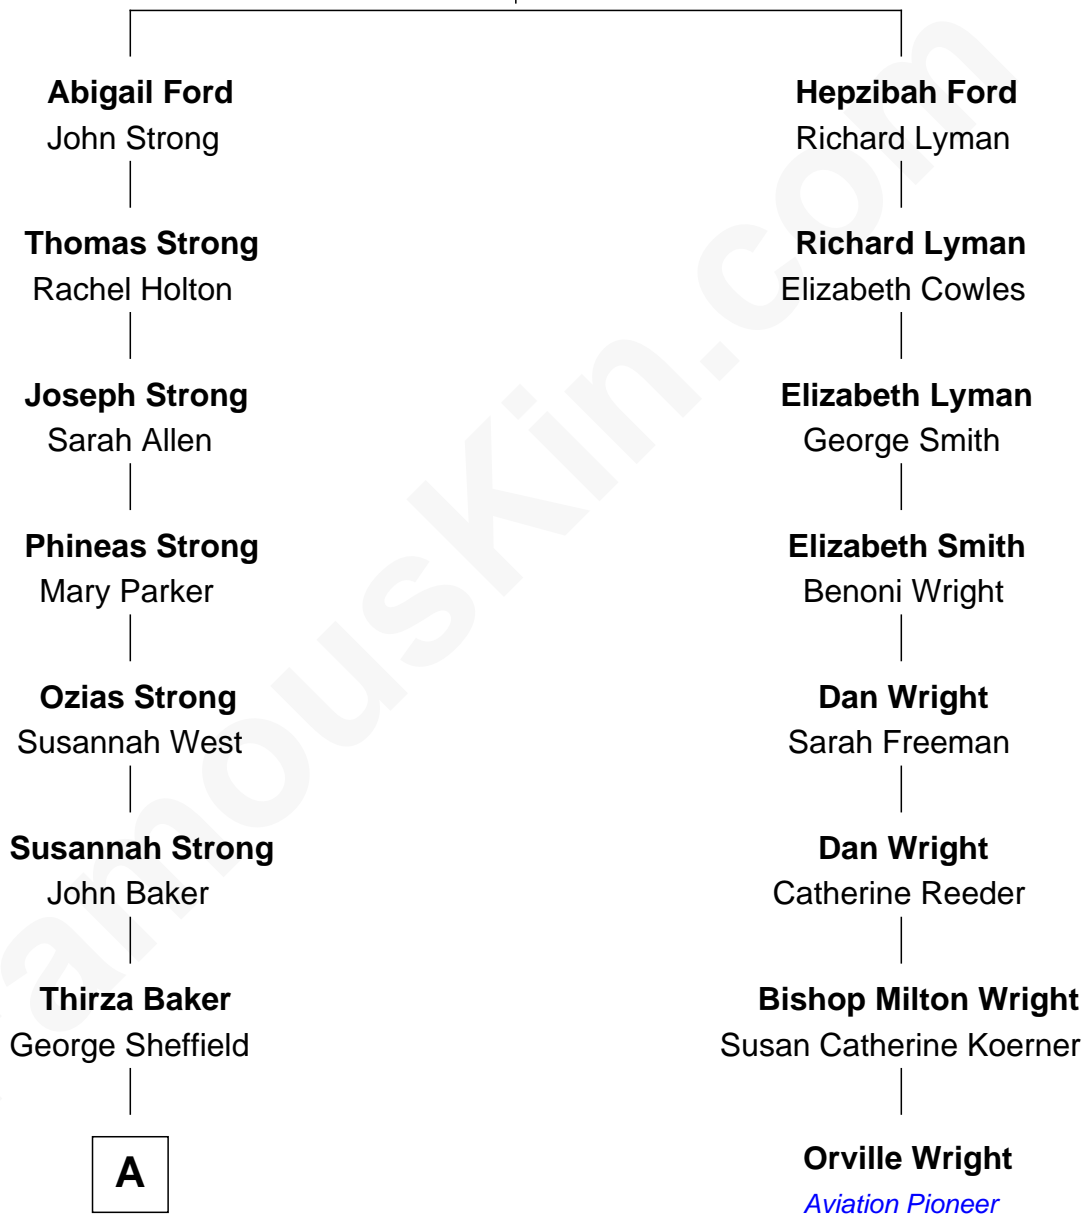

FamousKin.com

Relationship Chart of

Glenn Close

Movie, Television, and Stage Actress

7th cousin 4 times removed of

Orville Wright

Wright Brothers - Aviation Pioneer

Thomas Ford
Elizabeth Charde

A

—
Betsey Sheffield
John Keyes Campbell

—
Mary L. Campbell
Charles Arthur Moore

—
Charles Arthur Moore
Elizabeth Hyde

—
Elizabeth Mary H. Moore
Dr. William Taliaferro Close

—
Glenn Close
Movie, Television, and Stage Actress