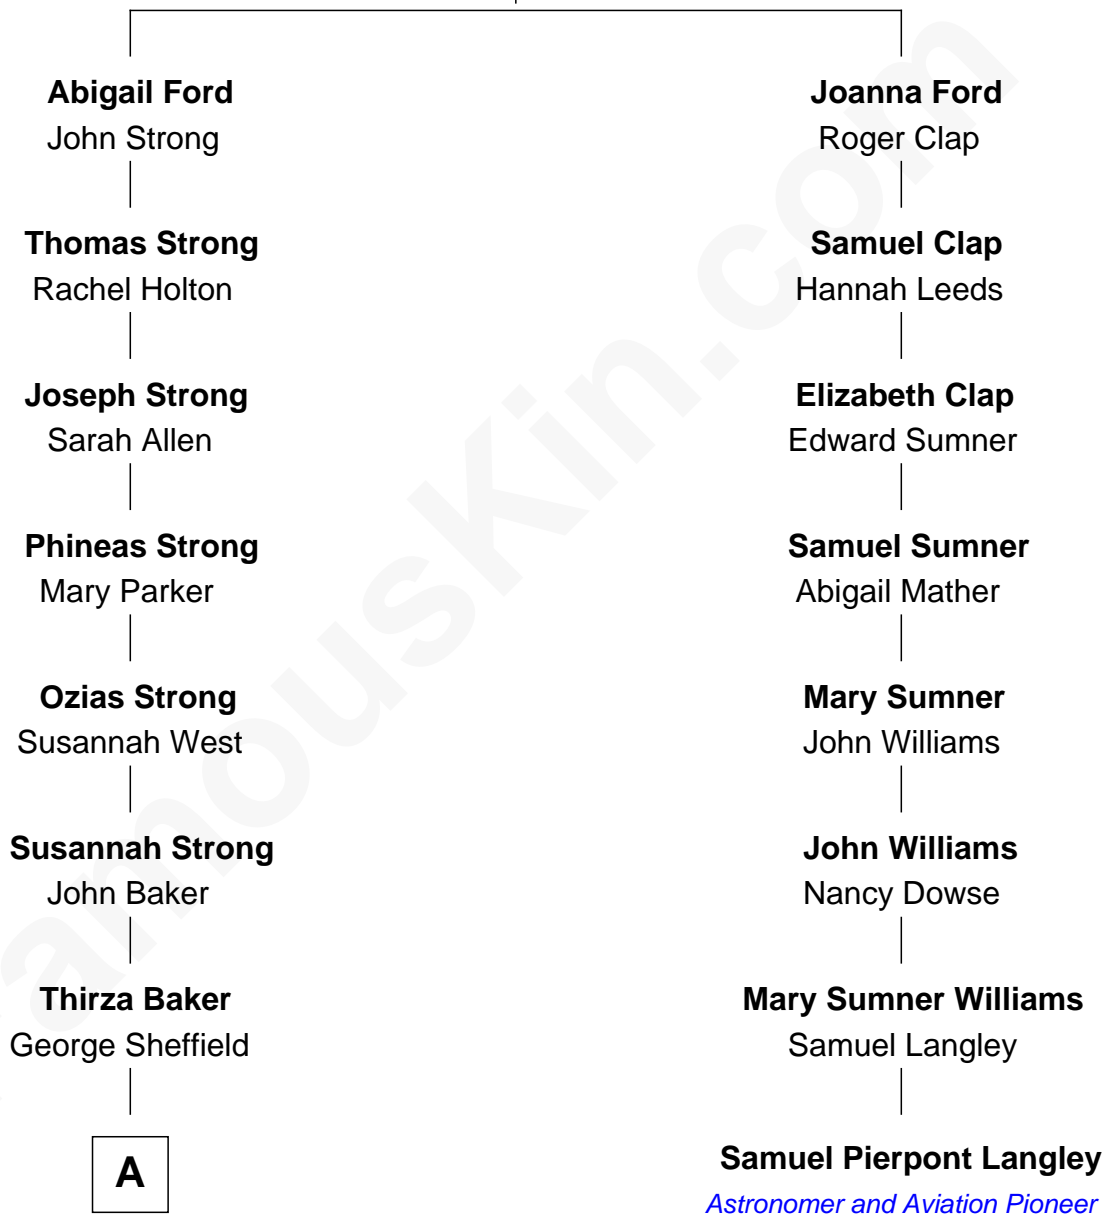

FamousKin.com

Relationship Chart of Glenn Close

Movie, Television, and Stage Actress

7th cousin 4 times removed of

Samuel Pierpont Langley

Astronomer and Aviation Pioneer

Thomas Ford
Elizabeth Charde

A

—
Betsey Sheffield
John Keyes Campbell

—
Mary L. Campbell
Charles Arthur Moore

—
Charles Arthur Moore
Elizabeth Hyde

—
Elizabeth Mary H. Moore
Dr. William Taliaferro Close

—
Glenn Close
Movie, Television, and Stage Actress