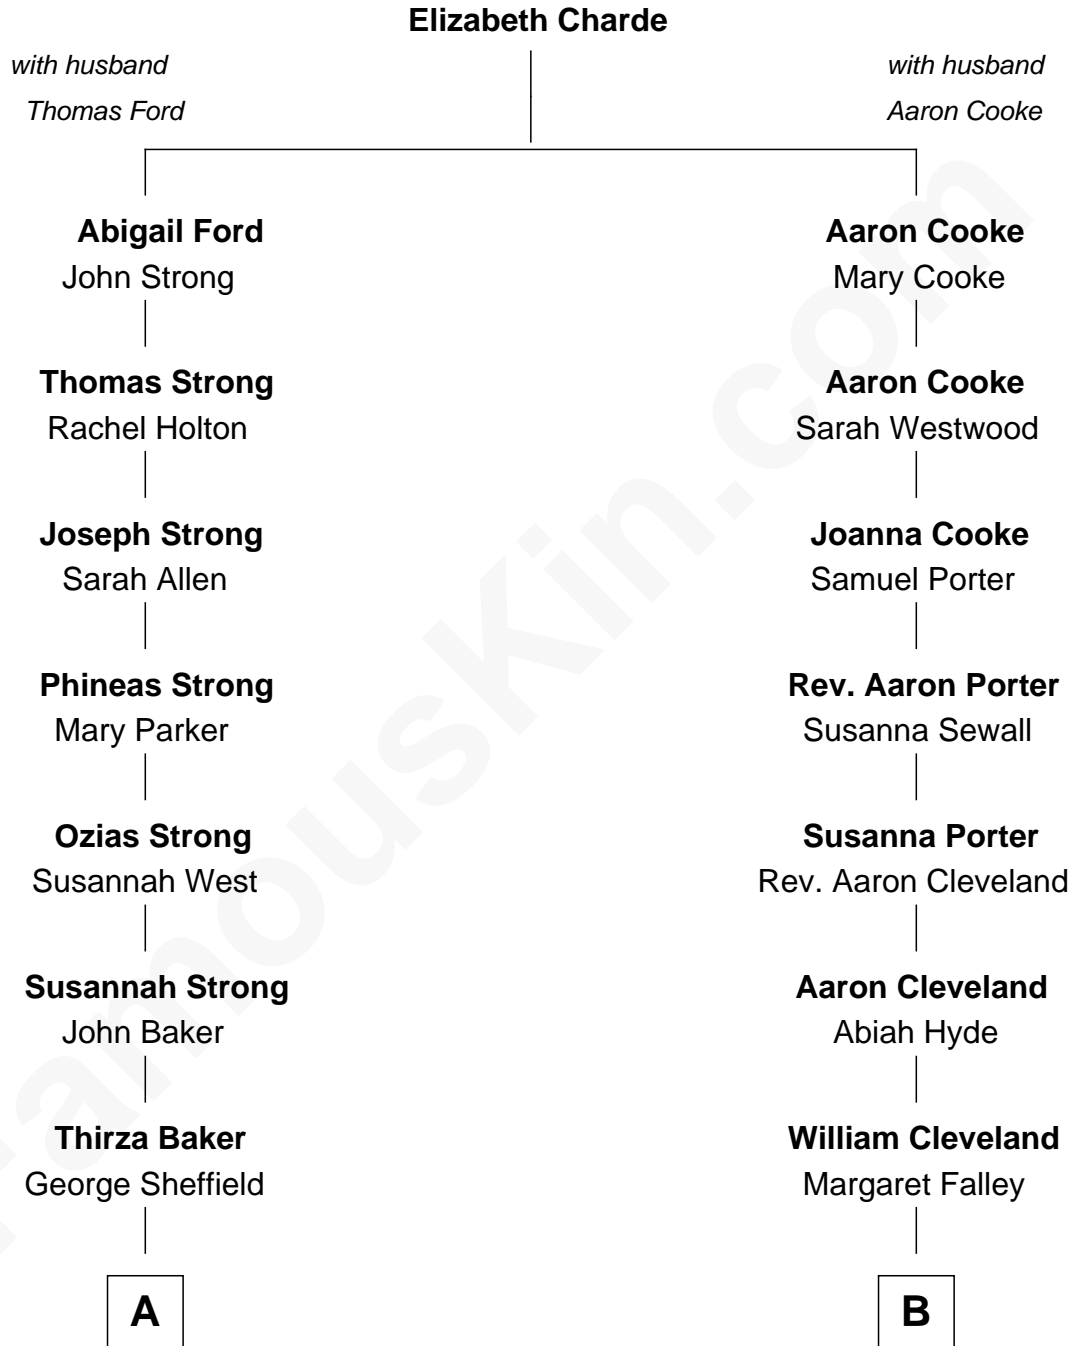

FamousKin.com Relationship Chart of Glenn Close

Movie, Television, and Stage Actress

8th cousin 3 times removed of

Grover Cleveland

22nd and 24th U.S. President

A

Betsey Sheffield
John Keyes Campbell

Mary L. Campbell
Charles Arthur Moore

Charles Arthur Moore
Elizabeth Hyde

Elizabeth Mary H. Moore
Dr. William Taliaferro Close

Glenn Close
Movie, Television, and Stage Actress

B

Rev. Richard Falley Cleveland
Ann Neal

Grover Cleveland
22nd and 24th U.S. President