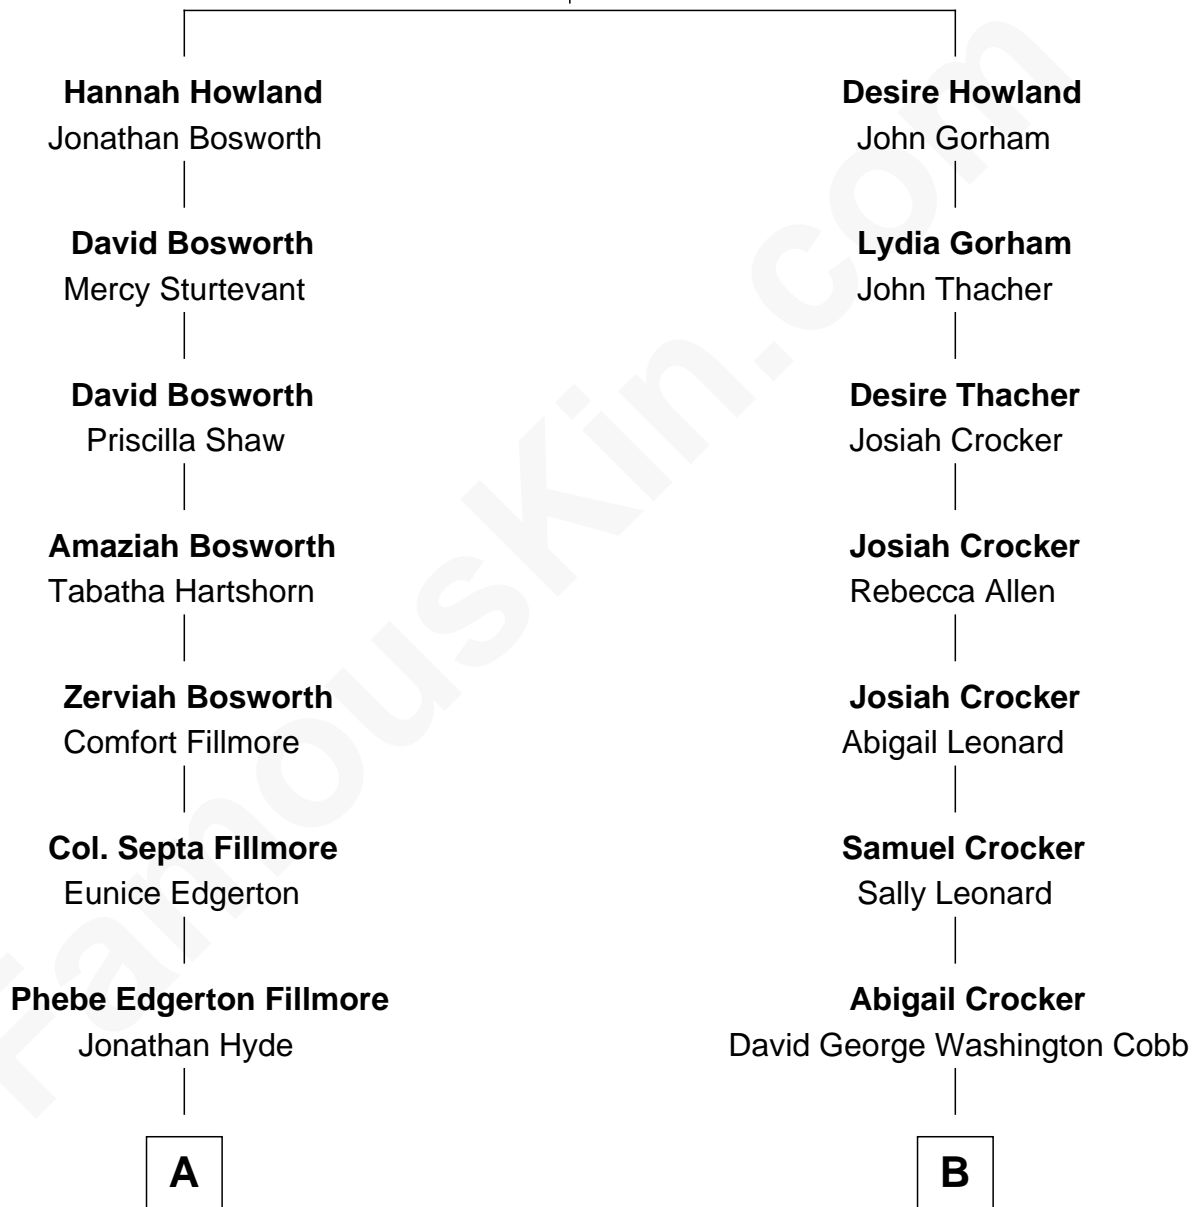

FamousKin.com

Relationship Chart of

Glenn Close

Movie, Television, and Stage Actress

8th cousin 3 times removed of

Curtis Guild

43rd Governor of Massachusetts

John Howland

Elizabeth Tilley

A

Albert Gallatin Hyde

Maria Louise Shaw

Seymour Jairus Hyde

Elizabeth Sill Worrall

Elizabeth Hyde

Charles Arthur Moore

Elizabeth Mary H. Moore

Dr. William Taliaferro Close

Glenn Close

Movie, Television, and Stage Actress

B

Sarah Crocker Cobb

Curtis Guild

Curtis Guild