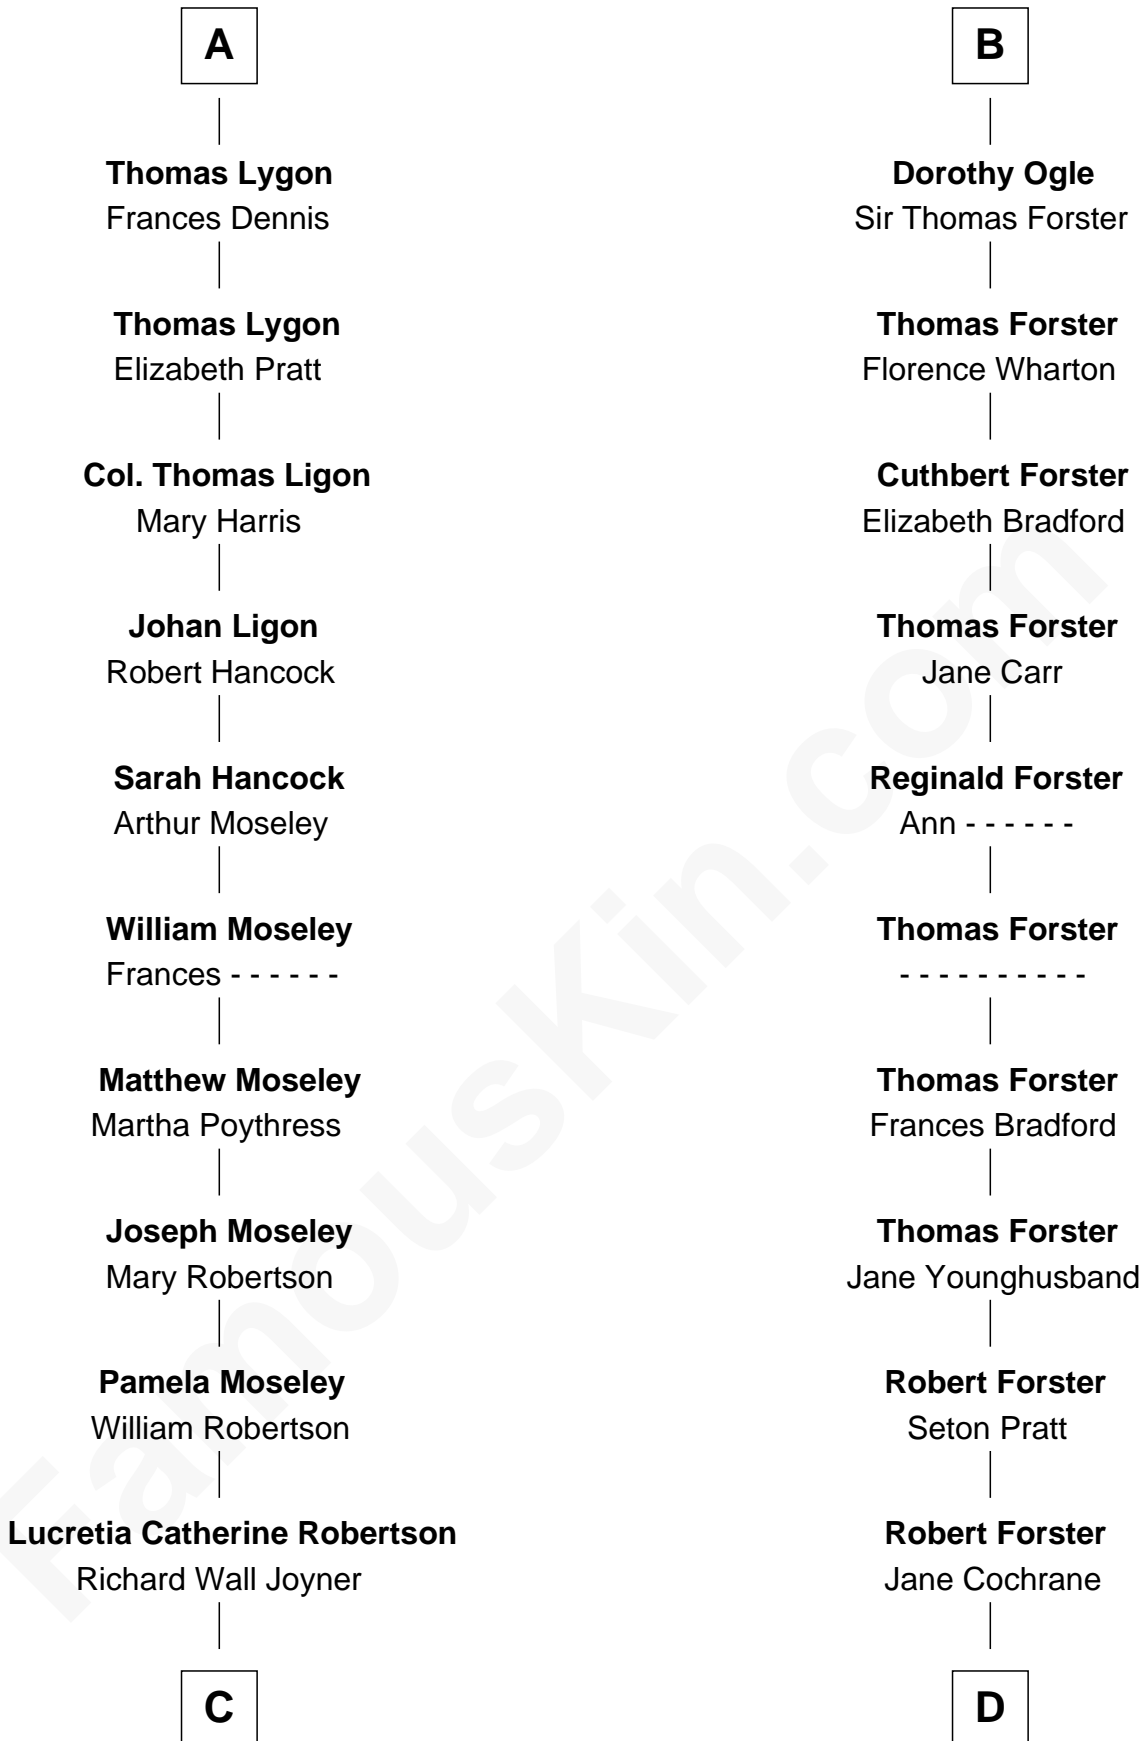

FamousKin.com

Relationship Chart of

Glenn Close

Movie, Television, and Stage Actress

20th cousin 1 time removed of

Brian Forster

TV Actor

Henry Plantagenet

Maud de Chaworth

C

Elizabeth Irvin Joyner
William Murray Mitchell

Catherine Mitchell
Edwin Munford Taliaferro

Elizabeth Taliaferro
Edward Bennett Close

Dr. William Taliaferro Close
Elizabeth Mary H. Moore

Glenn Close
Movie, Television, and Stage Actress