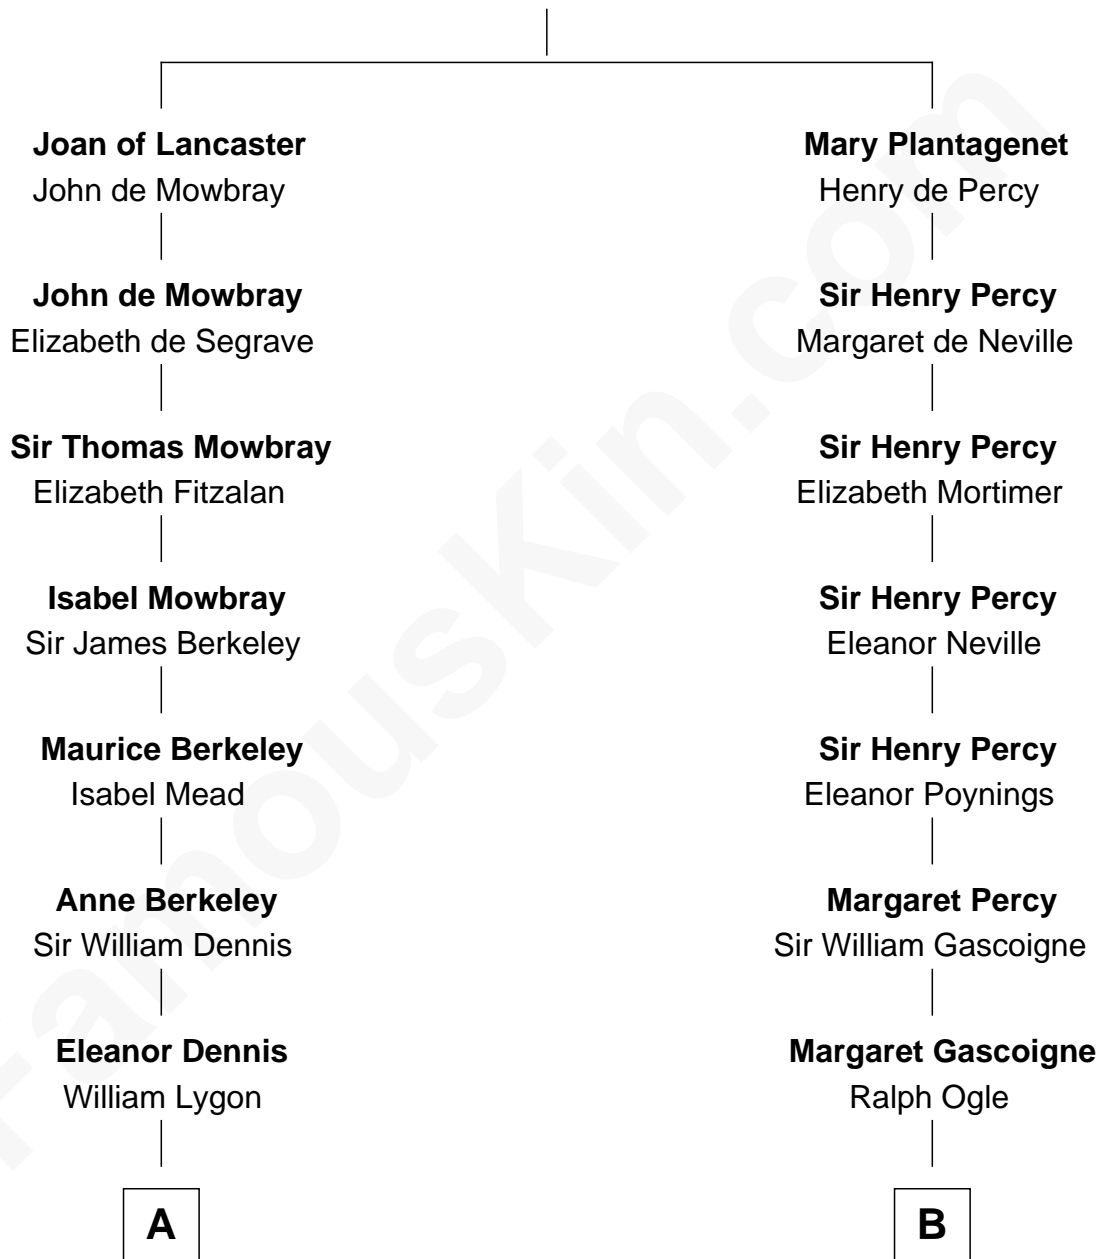

FamousKin.com

Relationship Chart of

Glenn Close

Movie, Television, and Stage Actress

20th cousin 1 time removed of

Brian Forster

TV Actor

Henry Plantagenet

Maud de Chaworth

C

Elizabeth Irvin Joyner
William Murray Mitchell

Catherine Mitchell
Edwin Munford Taliaferro

Elizabeth Taliaferro
Edward Bennett Close

Dr. William Taliaferro Close
Elizabeth Mary H. Moore

Glenn Close
Movie, Television, and Stage Actress