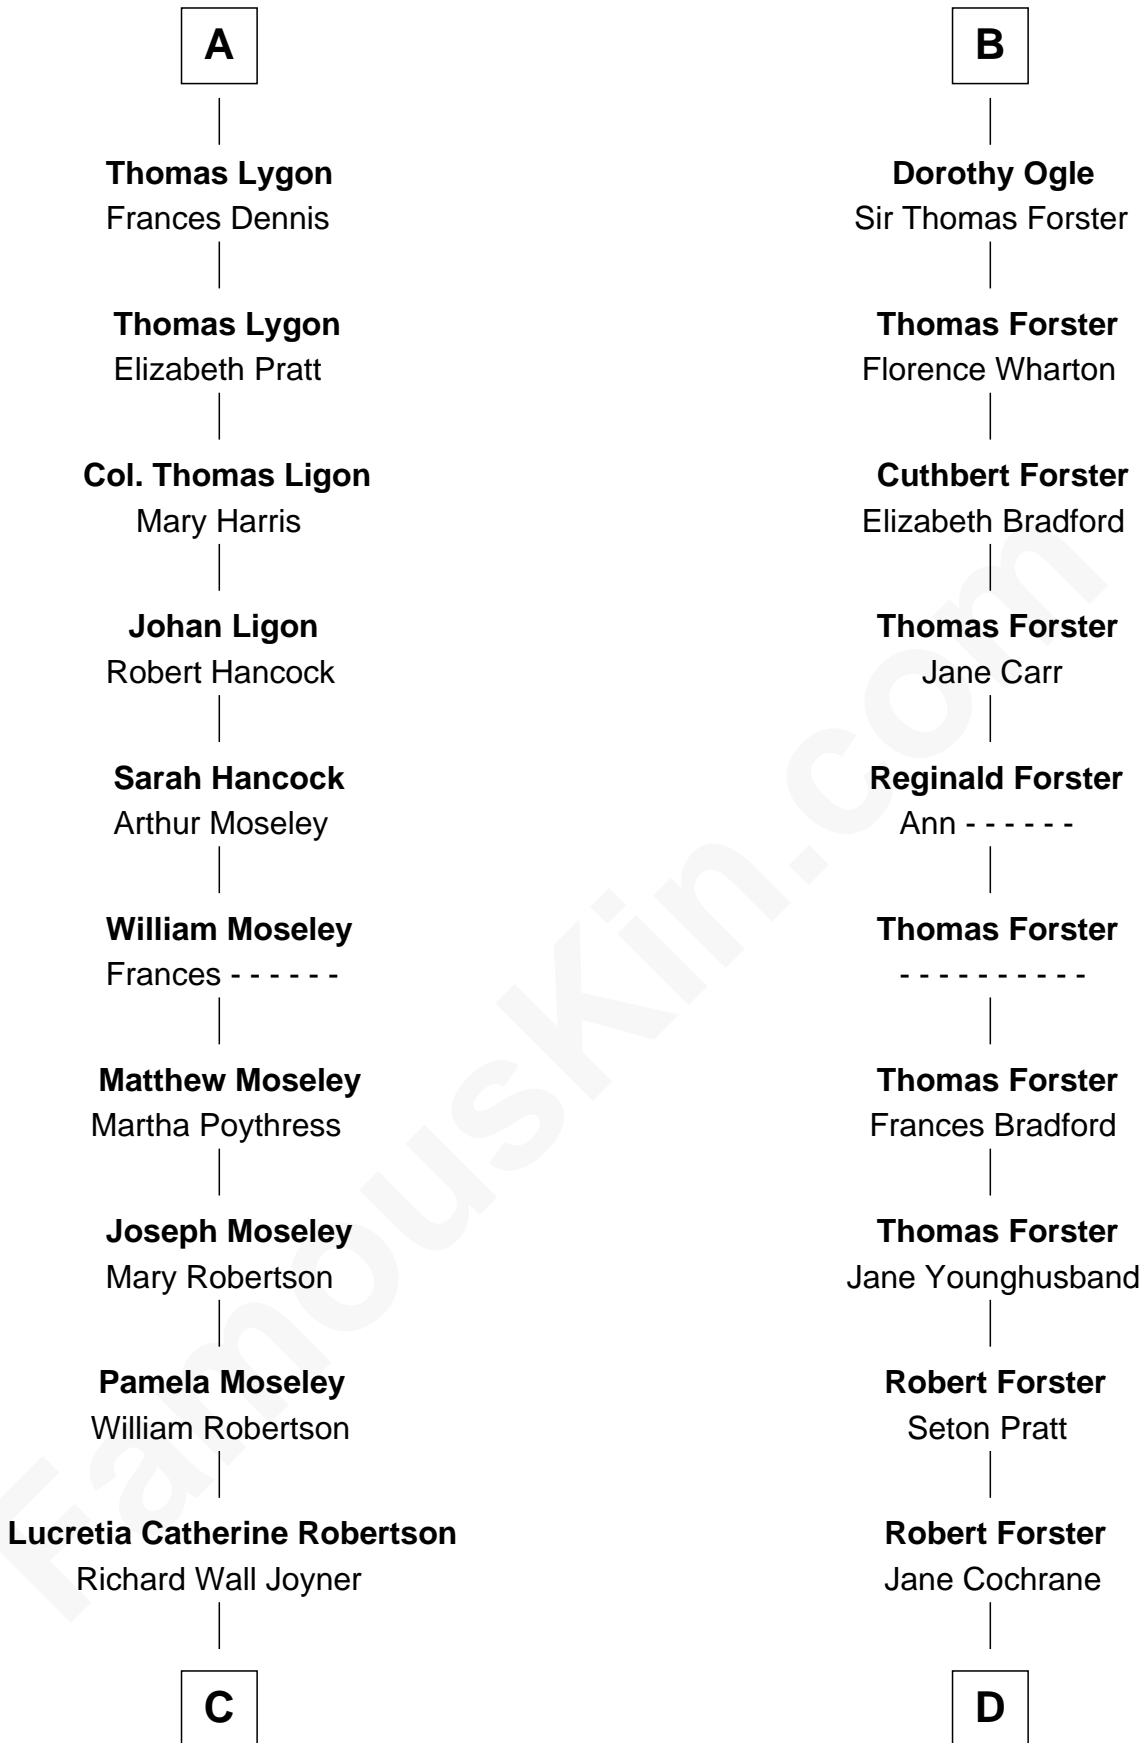

FamousKin.com

Relationship Chart of

Glenn Close

Movie, Television, and Stage Actress

19th cousin 2 times removed of

Peter Forster

TV and Movie Actor

Henry Plantagenet

Maud de Chaworth

C

Elizabeth Irvin Joyner
William Murray Mitchell

Catherine Mitchell
Edwin Munford Taliaferro

Elizabeth Taliaferro
Edward Bennett Close

Dr. William Taliaferro Close
Elizabeth Mary H. Moore

Glenn Close
Movie, Television, and Stage Actress