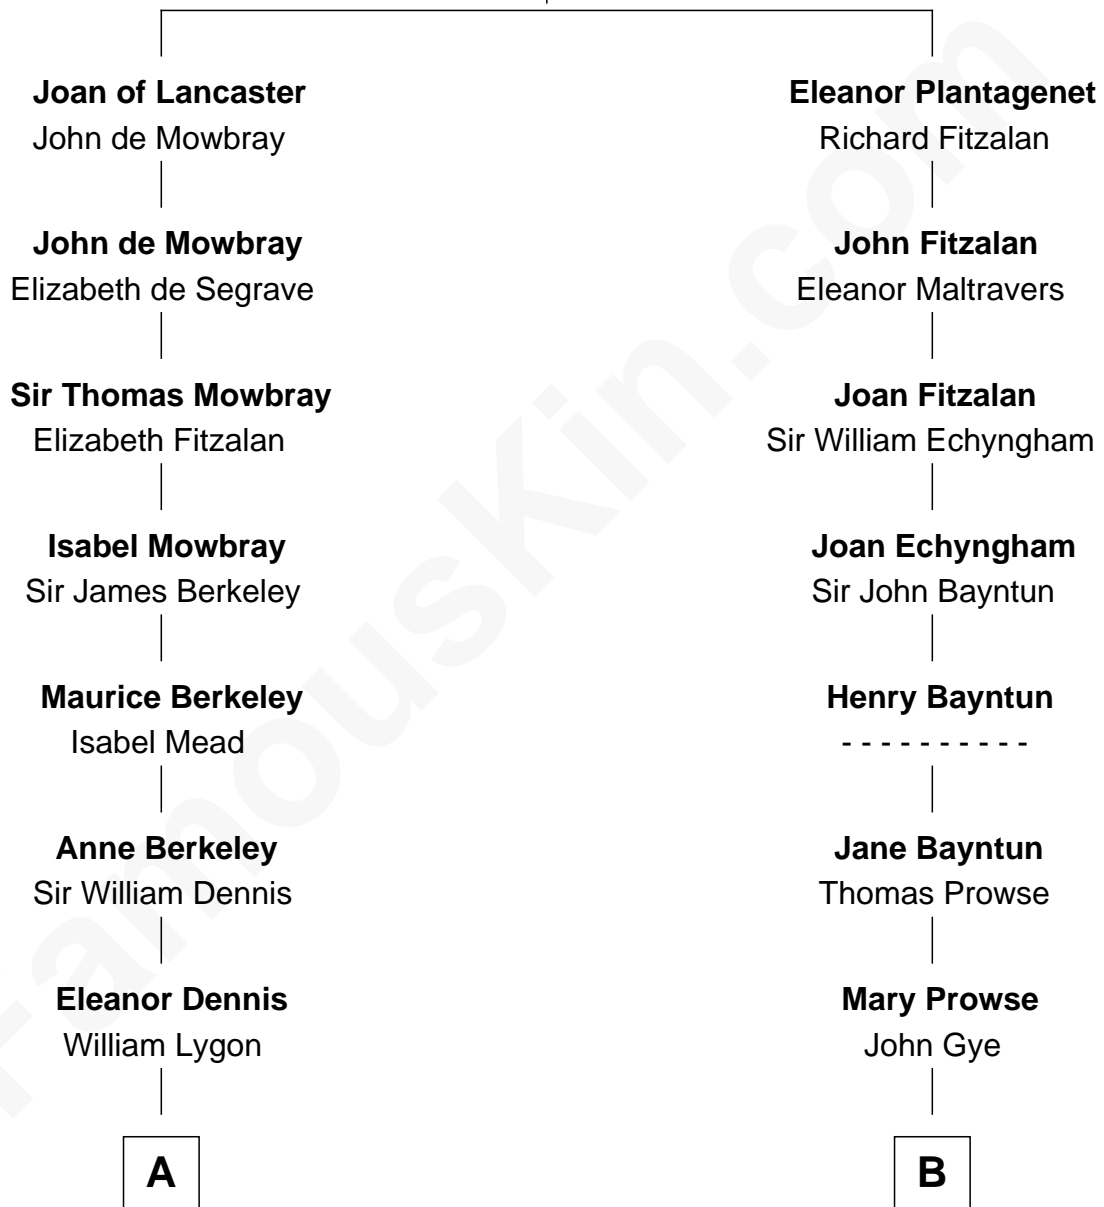

## Relationship Chart of Glenn Close

Movie, Television, and Stage Actress

15th cousin 6 times removed of

## Samuel Cony

31st Governor of Maine

**Henry Plantagenet**  
Maud de Chaworth

**C**

**Elizabeth Irvin Joyner**

William Murray Mitchell

**Catherine Mitchell**

Edwin Munford Taliaferro

**Elizabeth Taliaferro**

Edward Bennett Close

**Dr. William Taliaferro Close**

Elizabeth Mary H. Moore

**Glenn Close**

*Movie, Television, and Stage Actress*