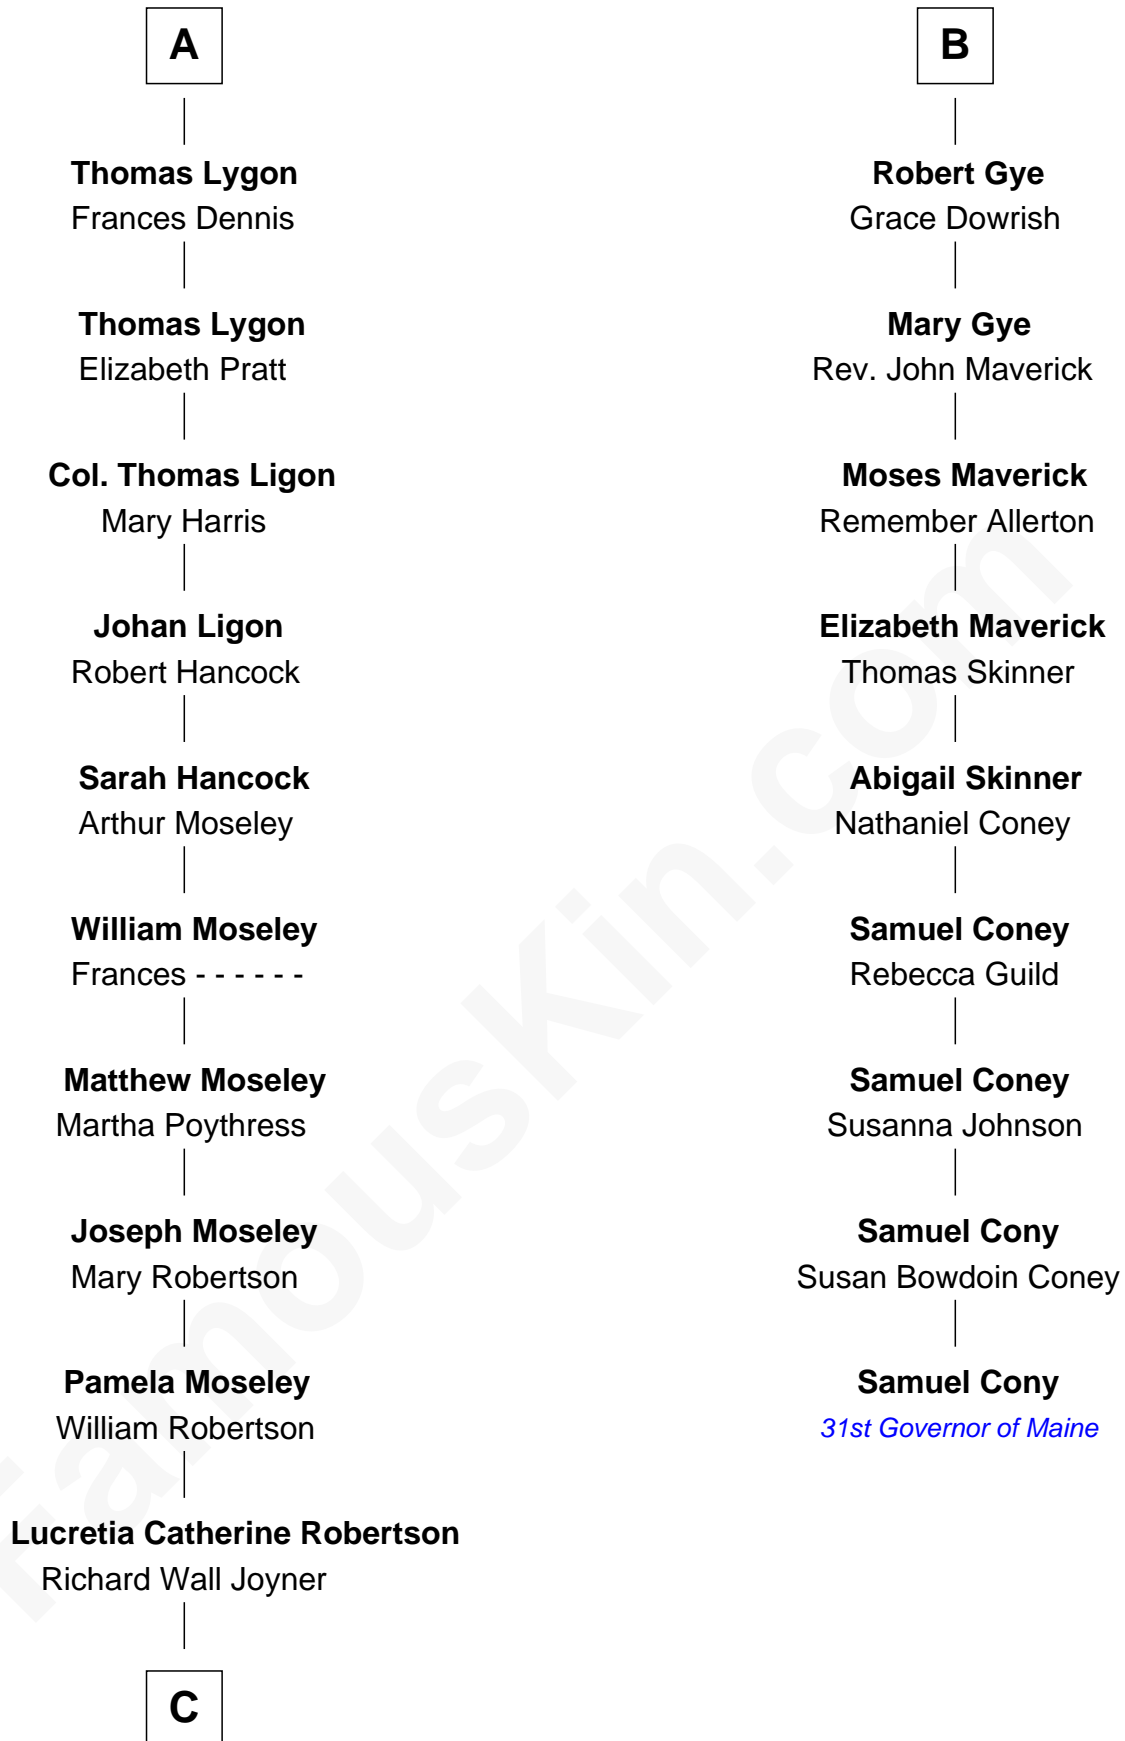

## Relationship Chart of Glenn Close

Movie, Television, and Stage Actress

15th cousin 6 times removed of

## Samuel Cony

31st Governor of Maine

**Henry Plantagenet**  
Maud de Chaworth

**C**

**Elizabeth Irvin Joyner**

William Murray Mitchell

**Catherine Mitchell**

Edwin Munford Taliaferro

**Elizabeth Taliaferro**

Edward Bennett Close

**Dr. William Taliaferro Close**

Elizabeth Mary H. Moore

**Glenn Close**

*Movie, Television, and Stage Actress*