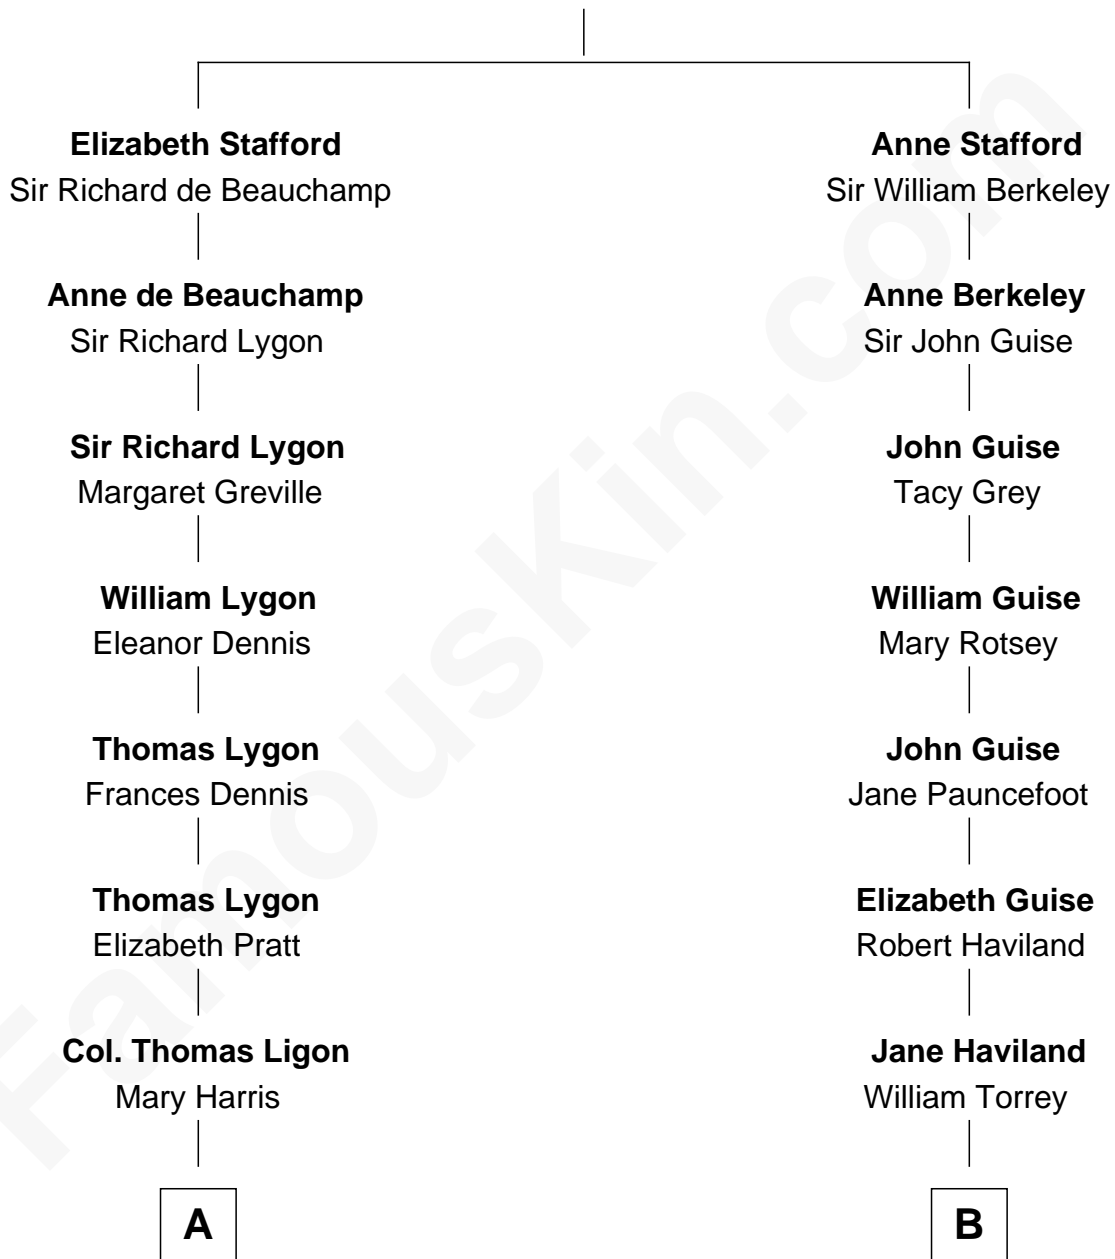

FamousKin.com

Relationship Chart of

Glenn Close

Movie, Television, and Stage Actress

17th cousin 1 time removed of

Hal Holbrook

TV and Movie Actor

Sir Humphrey Stafford

Eleanor Aylesbury

C

—
Dr. William Taliaferro Close

Elizabeth Mary H. Moore

—
Glenn Close

Movie, Television, and Stage Actress

FamousKin.com