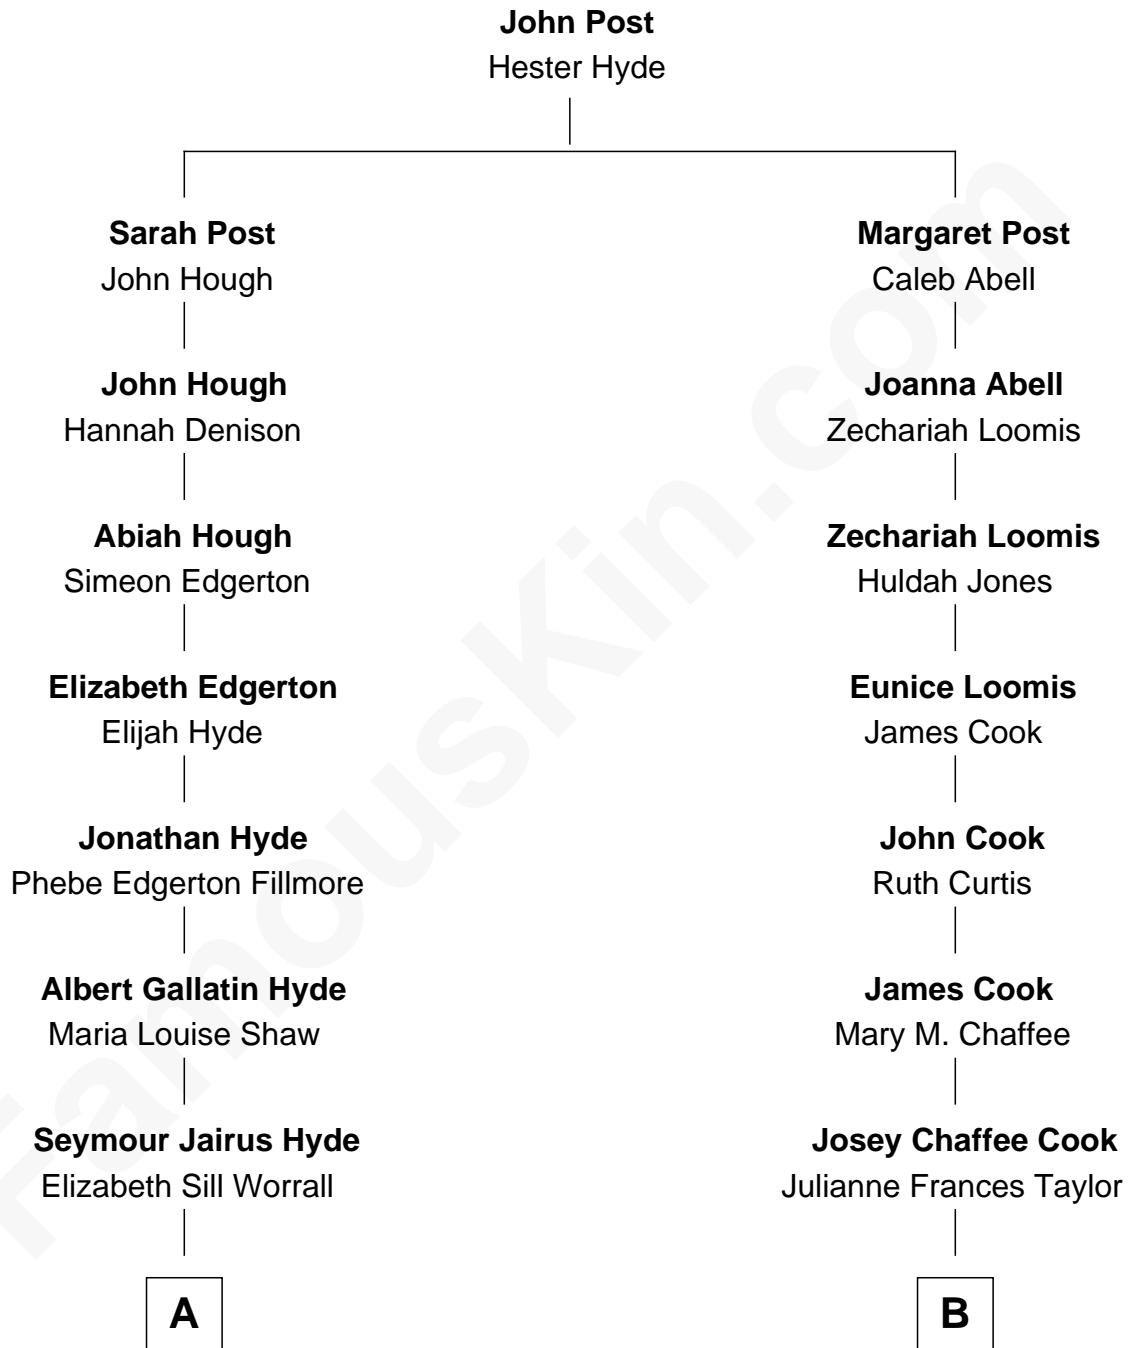

FamousKin.com
Relationship Chart of
Glenn Close

Movie, Television, and Stage Actress

9th cousin 1 time removed of

Amber Stevens West
TV and Movie Actress

A

Elizabeth Hyde
Charles Arthur Moore

Elizabeth Mary H. Moore
Dr. William Taliaferro Close