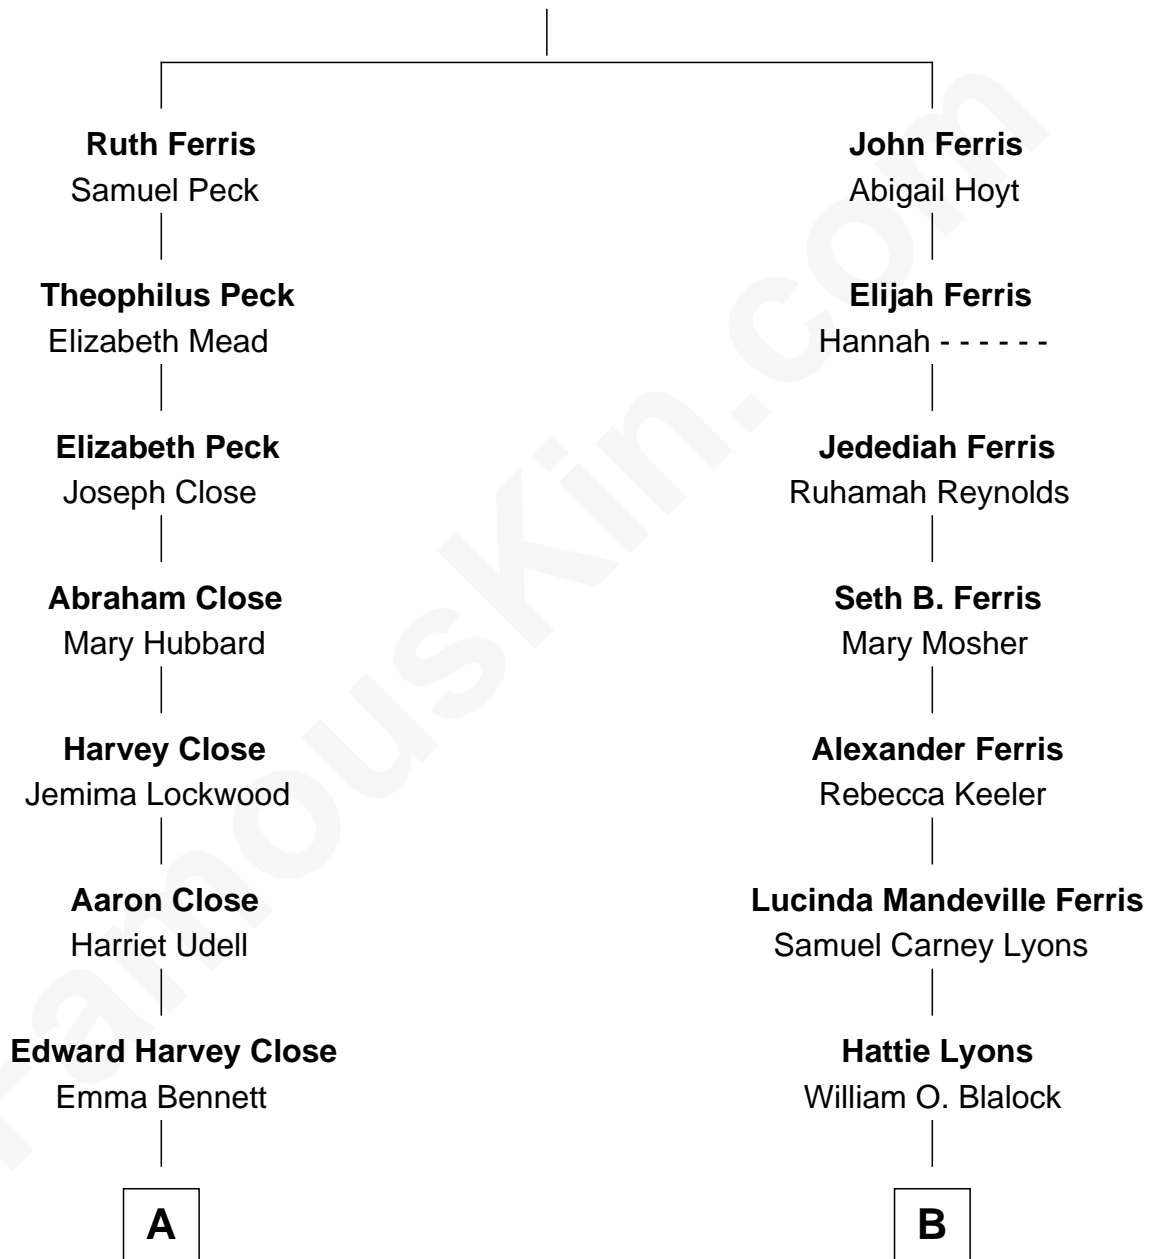

FamousKin.com

Relationship Chart of

Glenn Close

Movie, Television, and Stage Actress

9th cousin 1 time removed of

Jason Kelce
NFL Center

Joseph Ferris
Ruth Knapp

A

Edward Bennett Close

Elizabeth Taliaferro

Dr. William Taliaferro Close

Elizabeth Mary H. Moore

Glenn Close

Movie, Television, and Stage Actress

B

Roy Percy Blalock

Helene Henriette Sadlowski

Donald Roy Blalock

Ina Marie Petranek

Donna Rae Blalock

Edward Michael Kelce

Jason Kelce

NFL Center