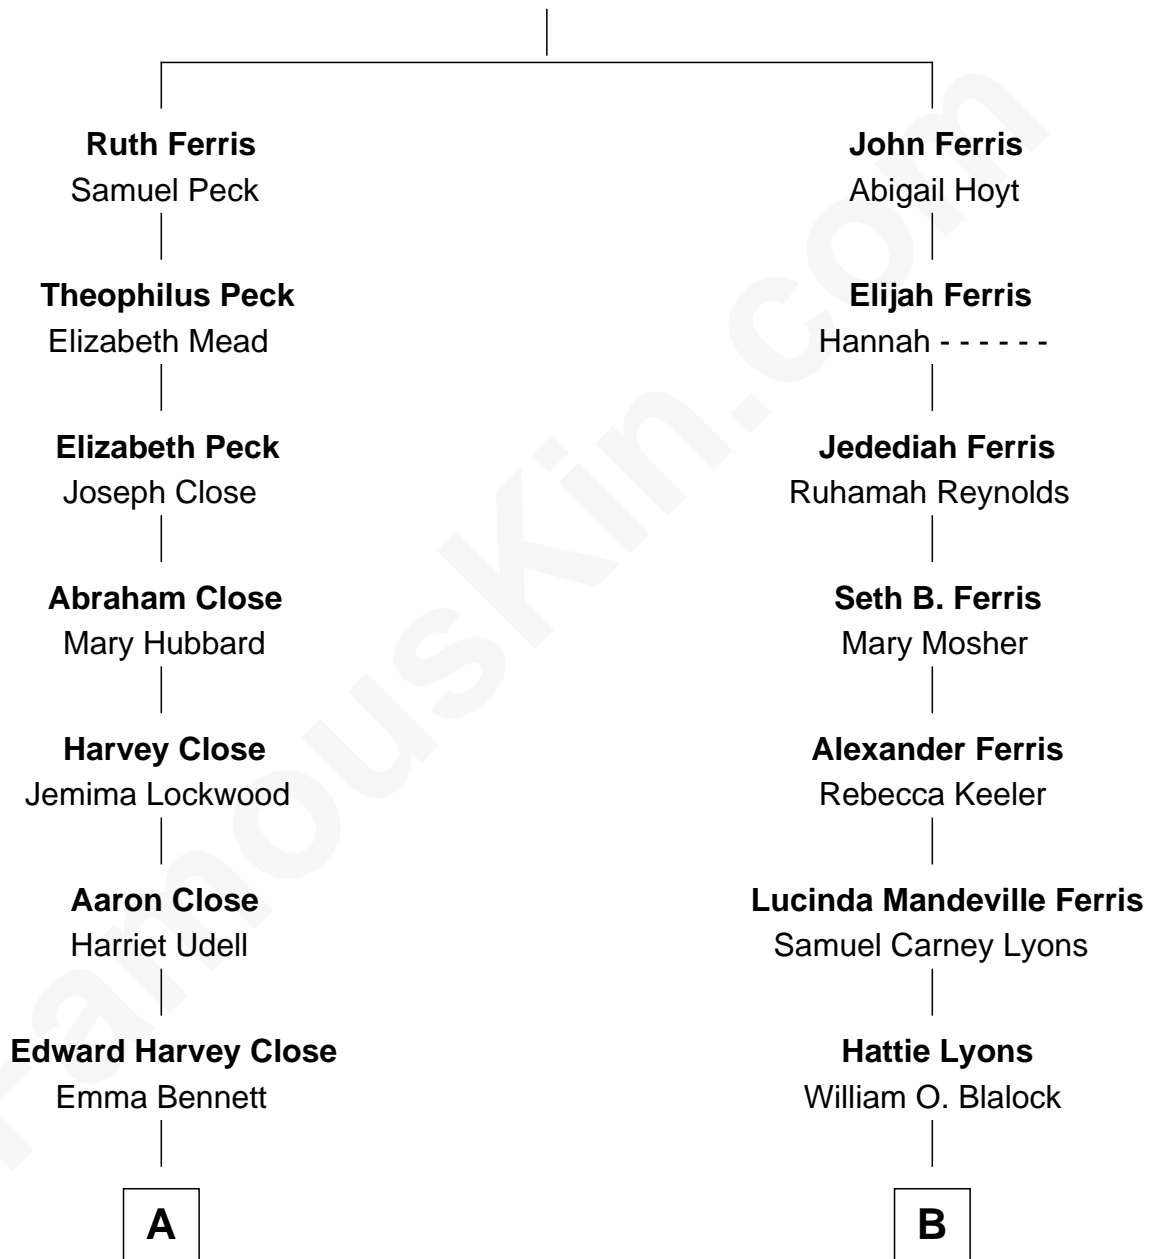

FamousKin.com

Relationship Chart of

Glenn Close

Movie, Television, and Stage Actress

9th cousin 1 time removed of

Travis Kelce
NFL Tight End

Joseph Ferris
Ruth Knapp

A

Edward Bennett Close

Elizabeth Taliaferro

Dr. William Taliaferro Close

Elizabeth Mary H. Moore

Glenn Close

Movie, Television, and Stage Actress

B

Roy Percy Blalock