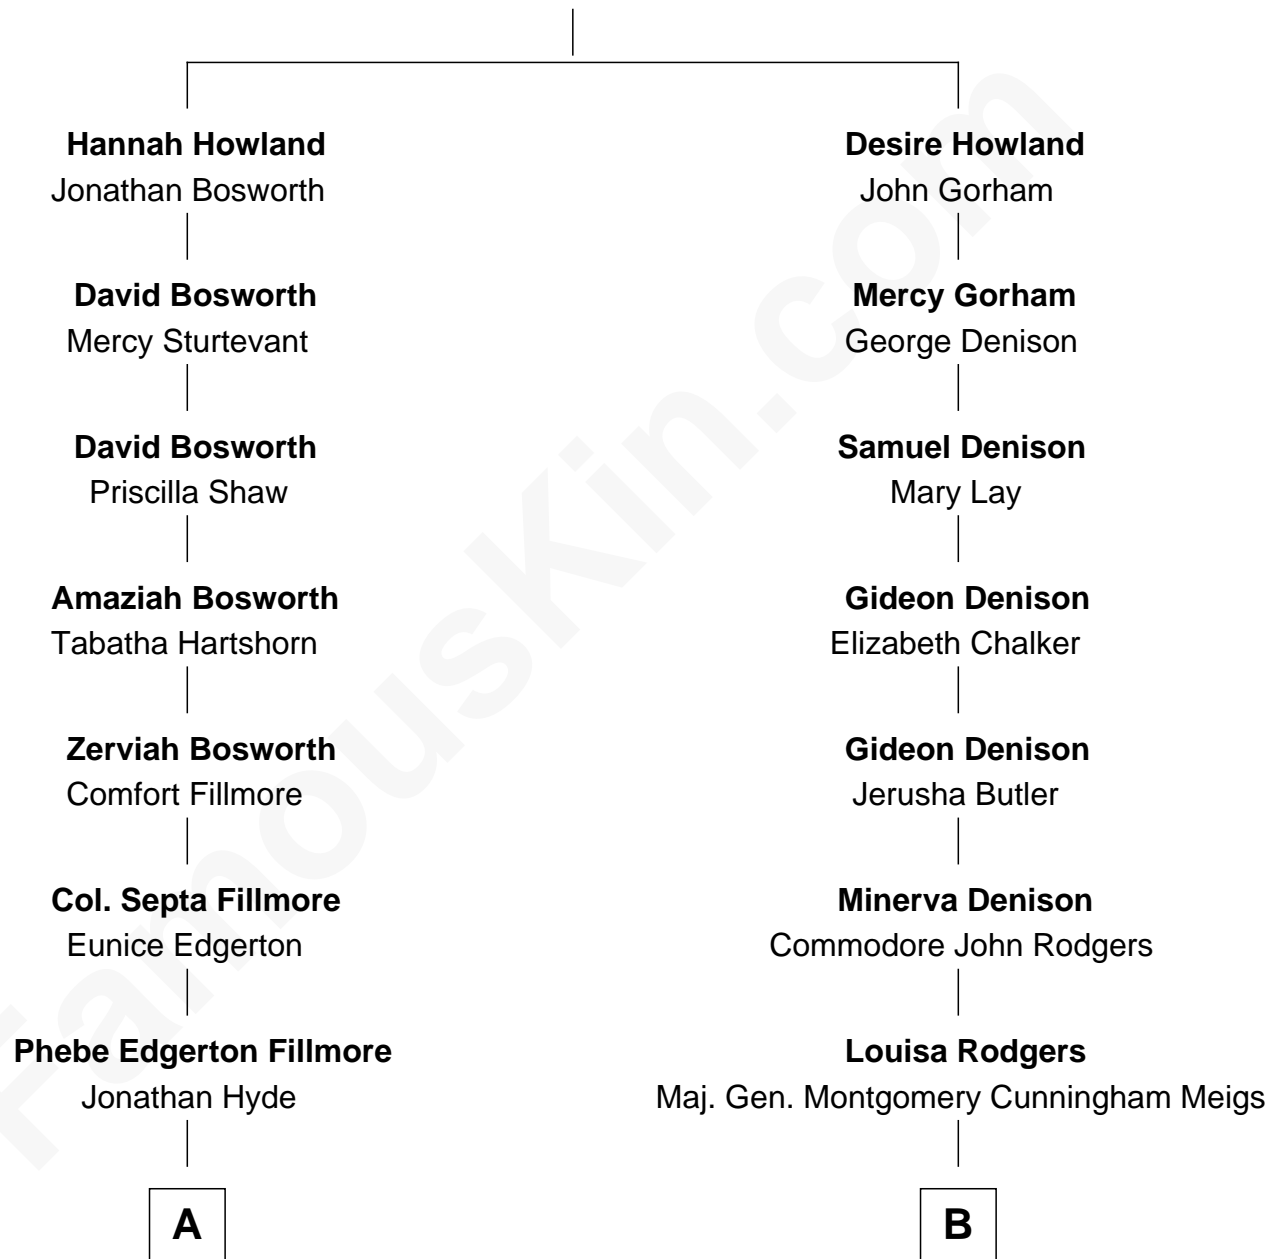

FamousKin.com

Relationship Chart of

Glenn Close

Movie, Television, and Stage Actress

11th cousin of

Parker Stevenson

TV and Movie Actor

John Howland

Elizabeth Tilley

A

Albert Gallatin Hyde

Maria Louise Shaw

Seymour Jairus Hyde

Elizabeth Sill Worrall

Elizabeth Hyde

Charles Arthur Moore

Elizabeth Mary H. Moore

Dr. William Taliaferro Close

Glenn Close

Movie, Television, and Stage Actress

B

Mary Montgomery Meigs

Col. Joseph Hancock Taylor

Evelyn Taylor