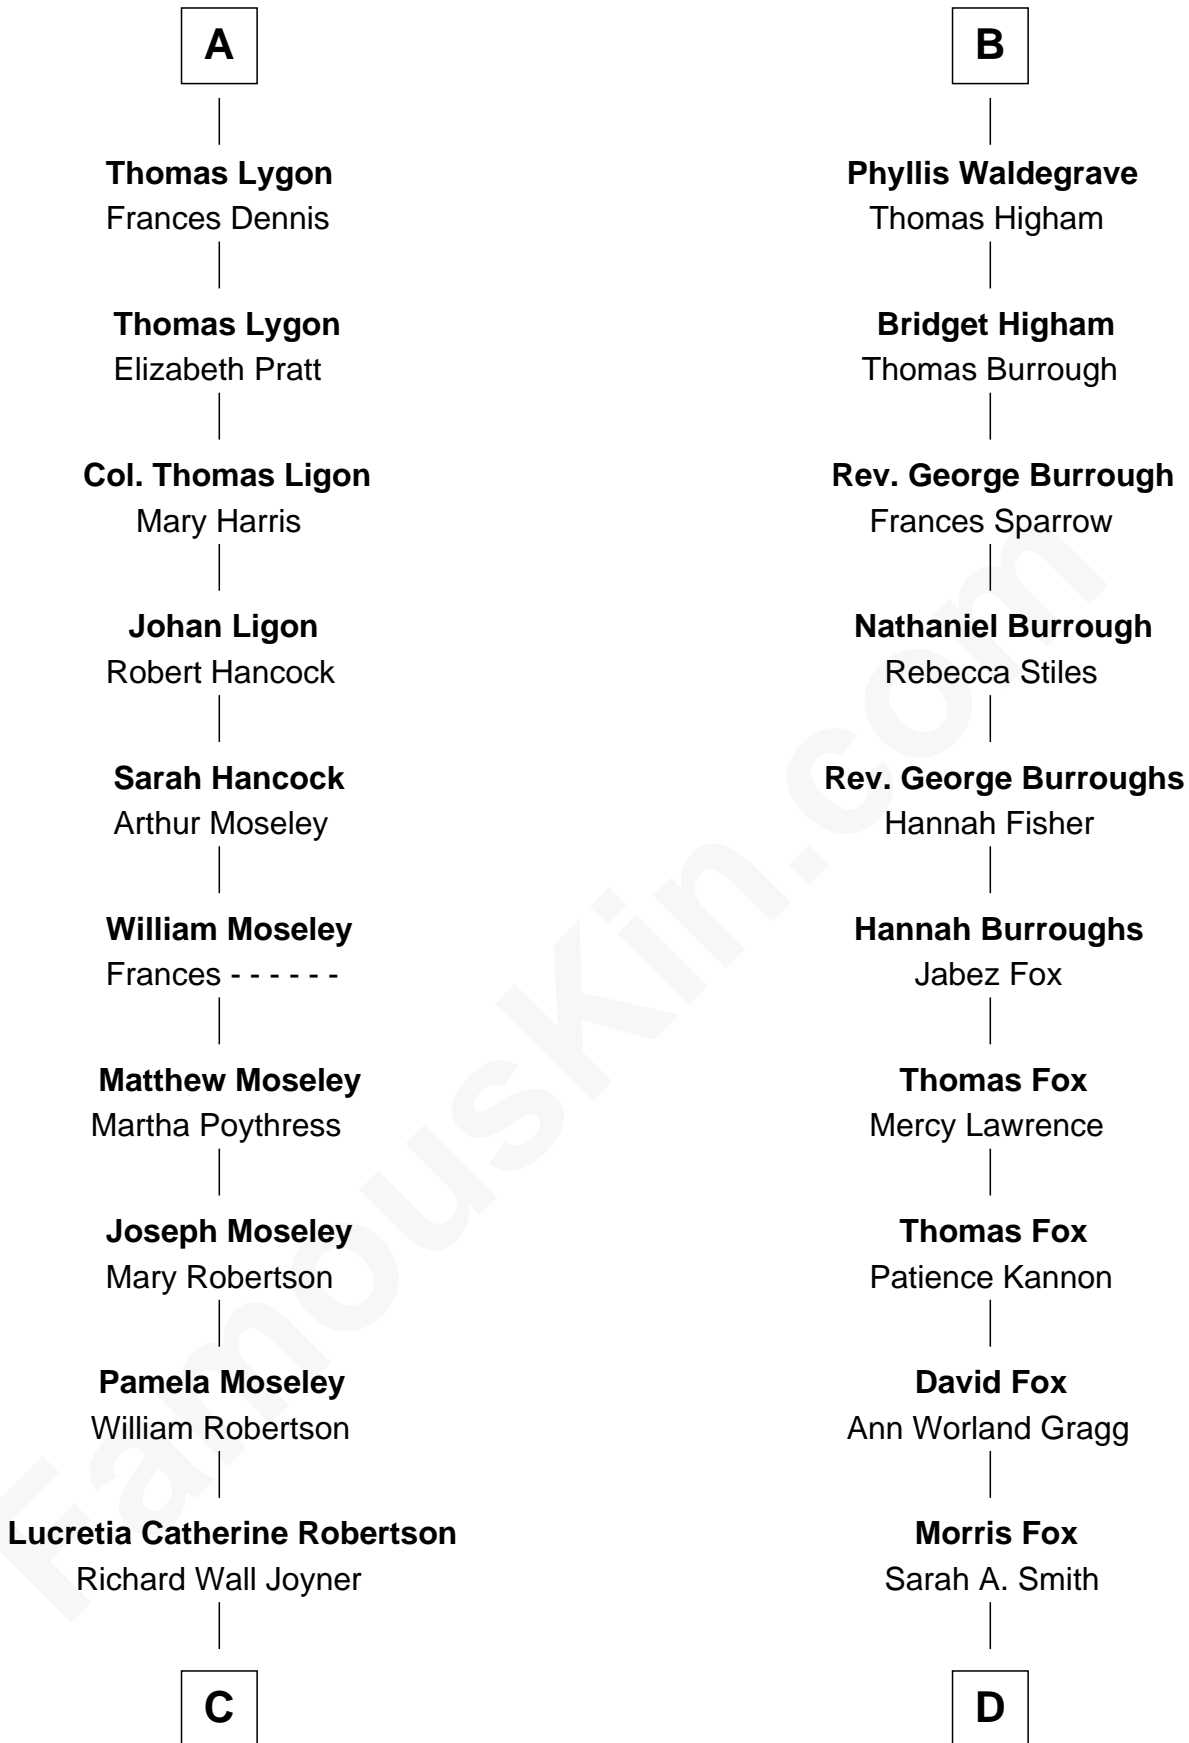

FamousKin.com

Relationship Chart of

Glenn Close

Movie, Television, and Stage Actress

20th cousin 1 time removed of

Bob Moore

Co-Founder, Bob's Red Mill

Bartholomew de Badlesmere

Margaret de Badlesmere

Sir John de Tibetot

Sir Robert de Tibetot

Margaret Deincourt

Elizabeth de Tibetot

Sir Philip le Despencer

Margery Despencer

Sir Roger Wentworth

Henry Wentworth

Elizabeth Howard

Margery Wentworth

Sir William Waldegrave

George Waldegrave

Anne Drury

B

C

Elizabeth Irvin Joyner
William Murray Mitchell

Catherine Mitchell
Edwin Munford Taliaferro

Elizabeth Taliaferro
Edward Bennett Close

Dr. William Taliaferro Close
Elizabeth Mary H. Moore

Glenn Close
Movie, Television, and Stage Actress