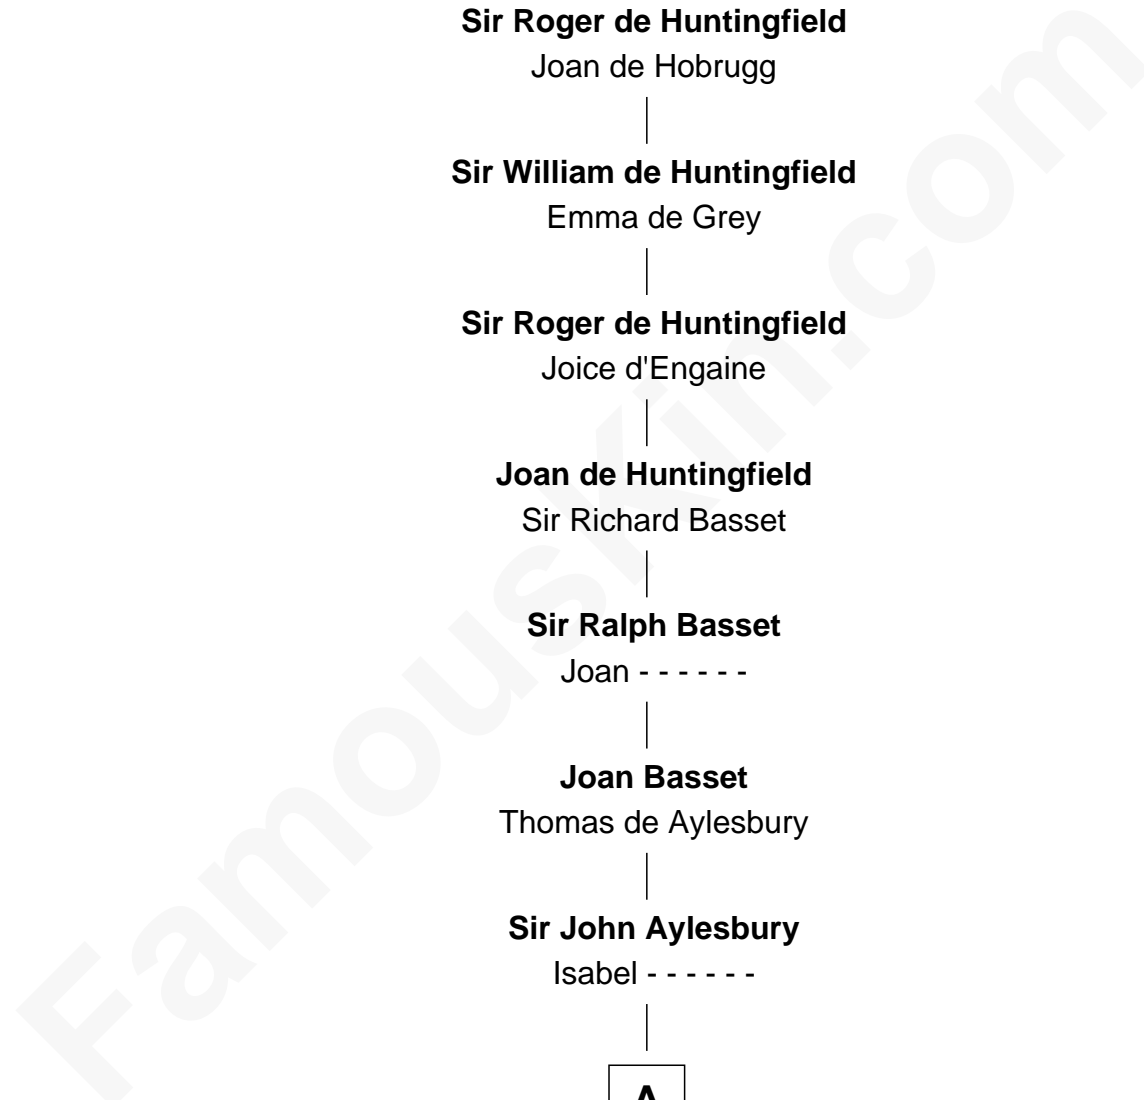

FamousKin.com

Relationship Chart of

Glenn Close

Movie, Television, and Stage Actress

26th Great-granddaughter of

William de Huntingfield
Magna Carta Surety

William de Huntingfield

Isabel FitzWilliam

Sir Ralph Basset

Joan - - - - -

Joan Basset

Thomas de Aylesbury

Sir John Aylesbury

Isabel - - - - -

A

A