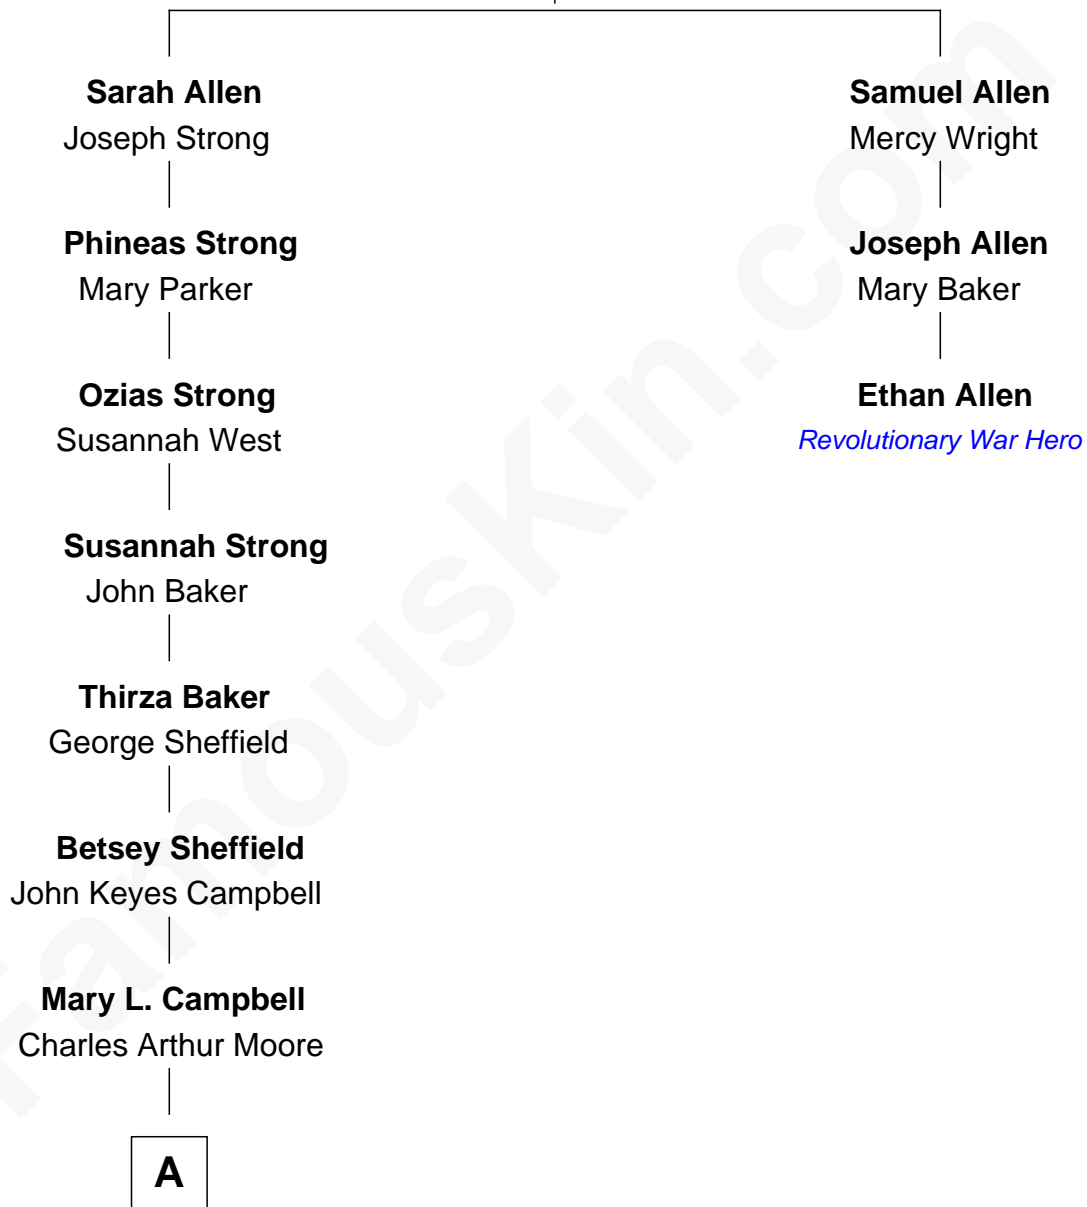

FamousKin.com

Relationship Chart of Glenn Close

Movie, Television, and Stage Actress

2nd cousin 7 times removed of

Ethan Allen

Revolutionary War Hero

Nehemiah Allen
Sarah Woodford

A

—
Charles Arthur Moore

Elizabeth Hyde

—
Elizabeth Mary H. Moore

Dr. William Taliaferro Close

—
Glenn Close

Movie, Television, and Stage Actress