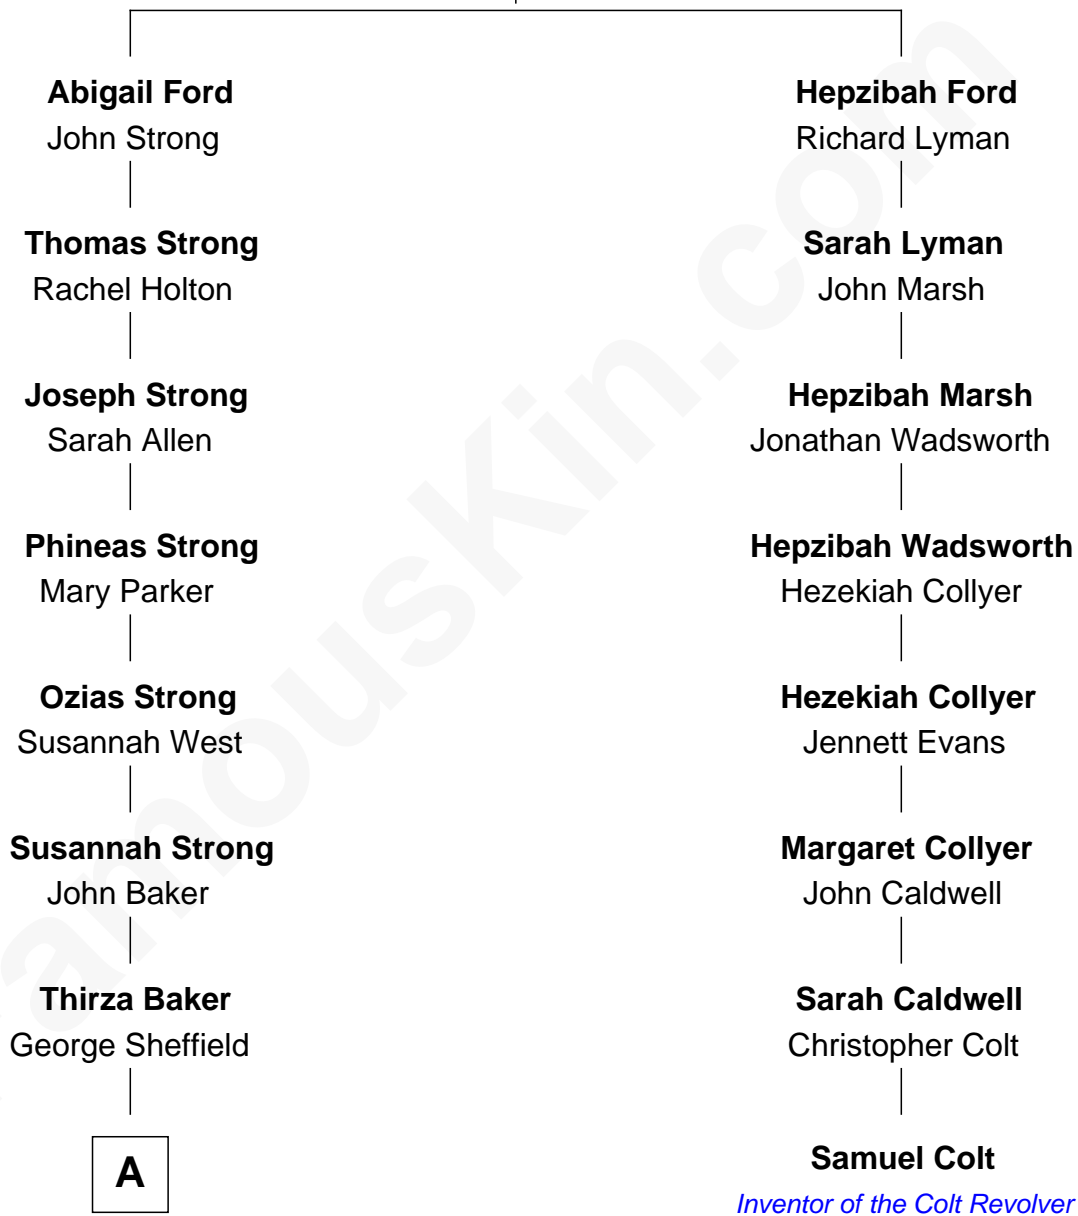

## Relationship Chart of

### Glenn Close

Movie, Television, and Stage Actress

7th cousin 4 times removed of

### Samuel Colt

Inventor of the Colt Revolver

**Thomas Ford**  
Elizabeth Charde

**A**

—  
**Betsey Sheffield**  
John Keyes Campbell

—  
**Mary L. Campbell**  
Charles Arthur Moore

—  
**Charles Arthur Moore**  
Elizabeth Hyde

—  
**Elizabeth Mary H. Moore**  
Dr. William Taliaferro Close

—  
**Glenn Close**  
*Movie, Television, and Stage Actress*