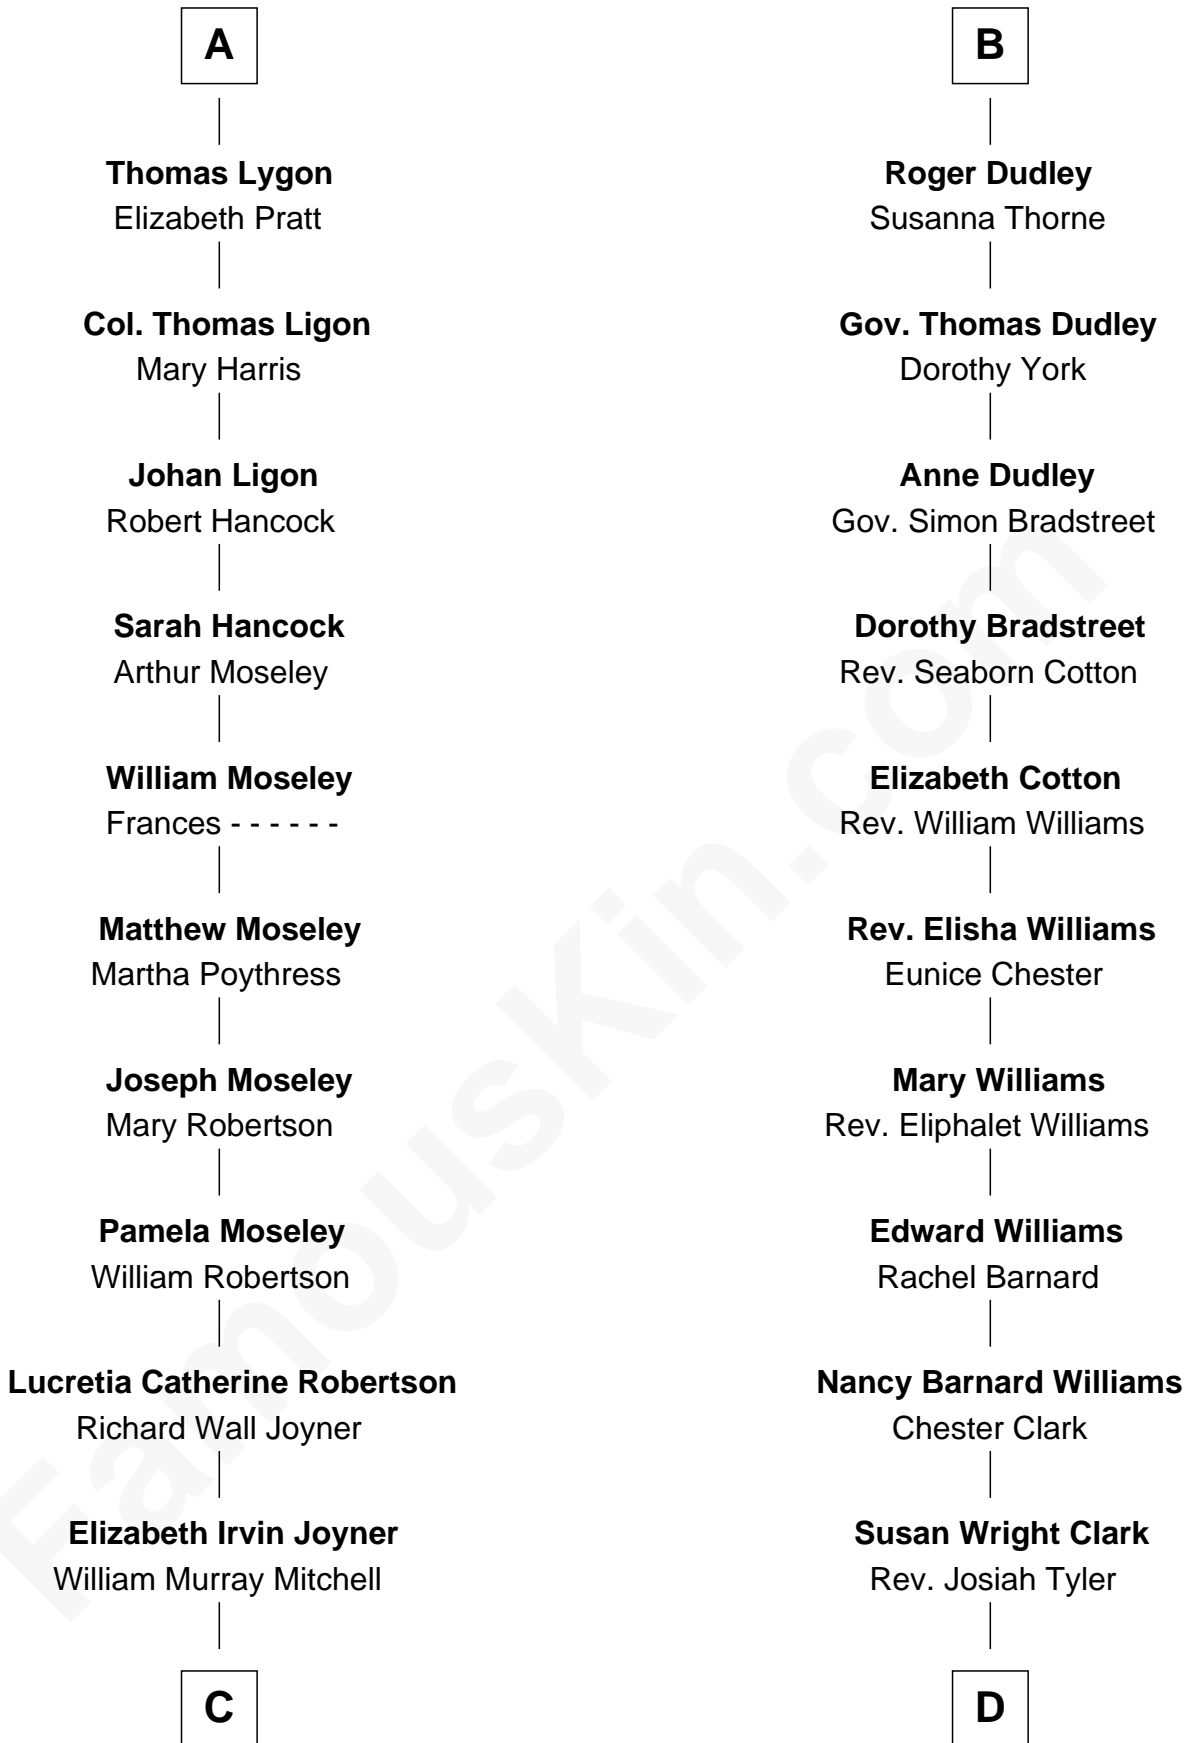

## Relationship Chart of

### Glenn Close

Movie, Television, and Stage Actress

20th cousin 1 time removed of

### Kate Upton

Sports Illustrated Swimsuit Cover Model

**C**

**Catherine Mitchell**  
Edwin Munford Taliaferro

**Elizabeth Taliaferro**  
Edward Bennett Close

**Dr. William Taliaferro Close**  
Elizabeth Mary H. Moore