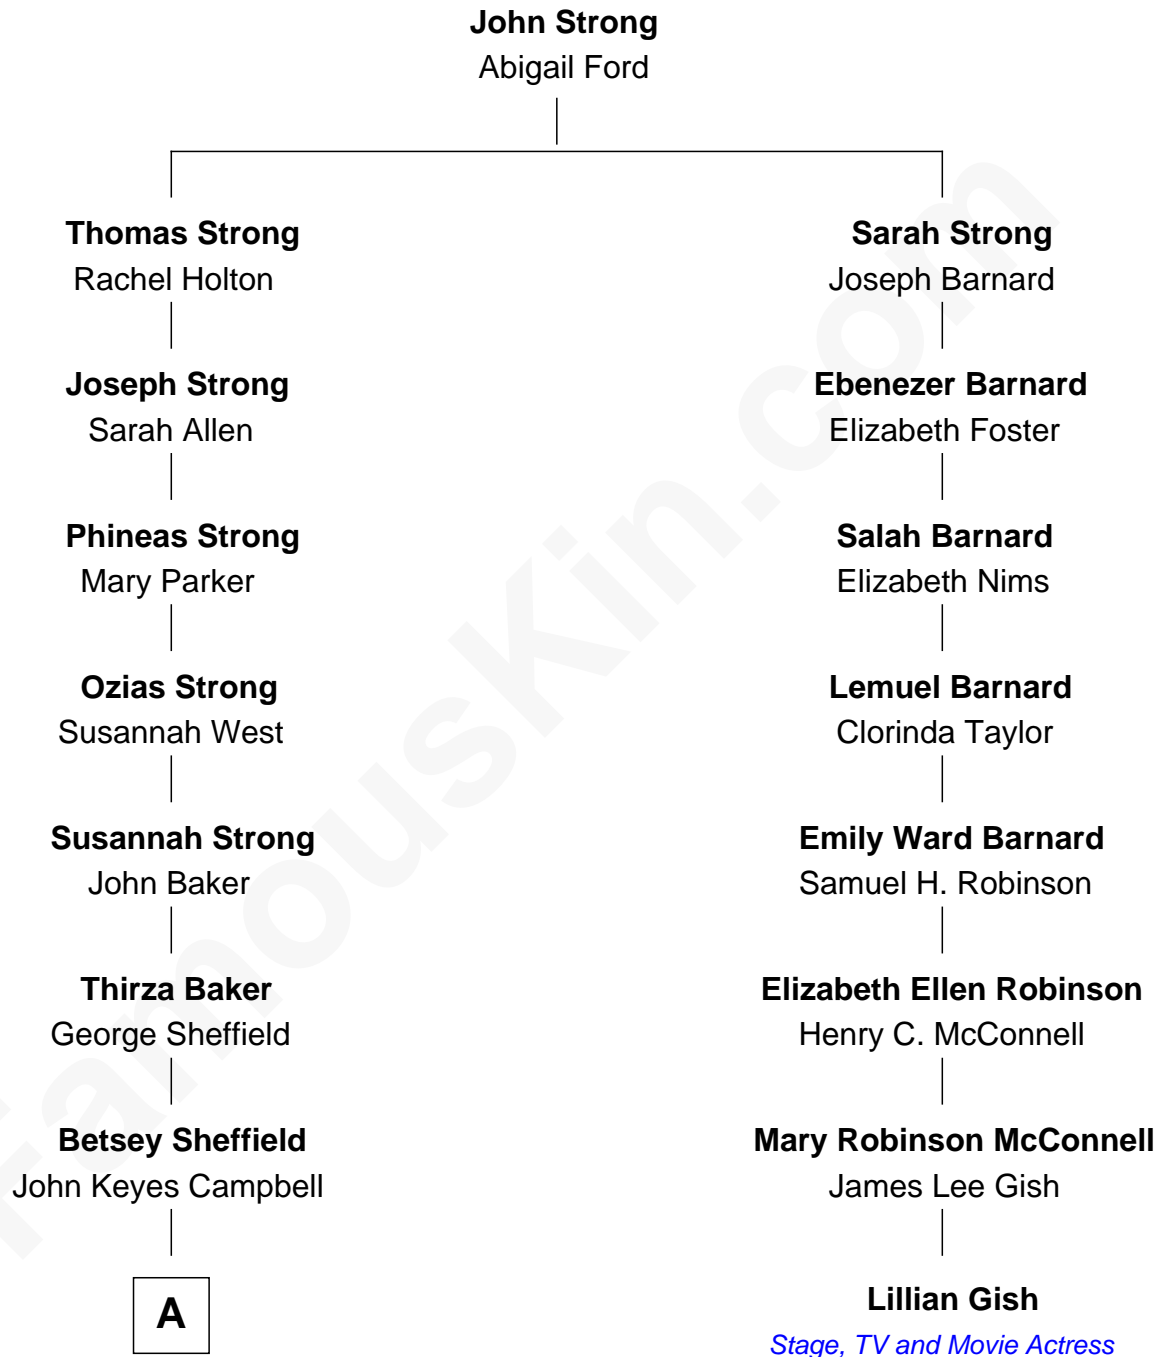

## Relationship Chart of

### Glenn Close

Movie, Television, and Stage Actress

7th cousin 3 times removed of

### Lillian Gish

Stage, TV and Movie Actress

**A**

—  
**Mary L. Campbell**  
Charles Arthur Moore

—  
**Charles Arthur Moore**  
Elizabeth Hyde

—  
**Elizabeth Mary H. Moore**  
Dr. William Taliaferro Close