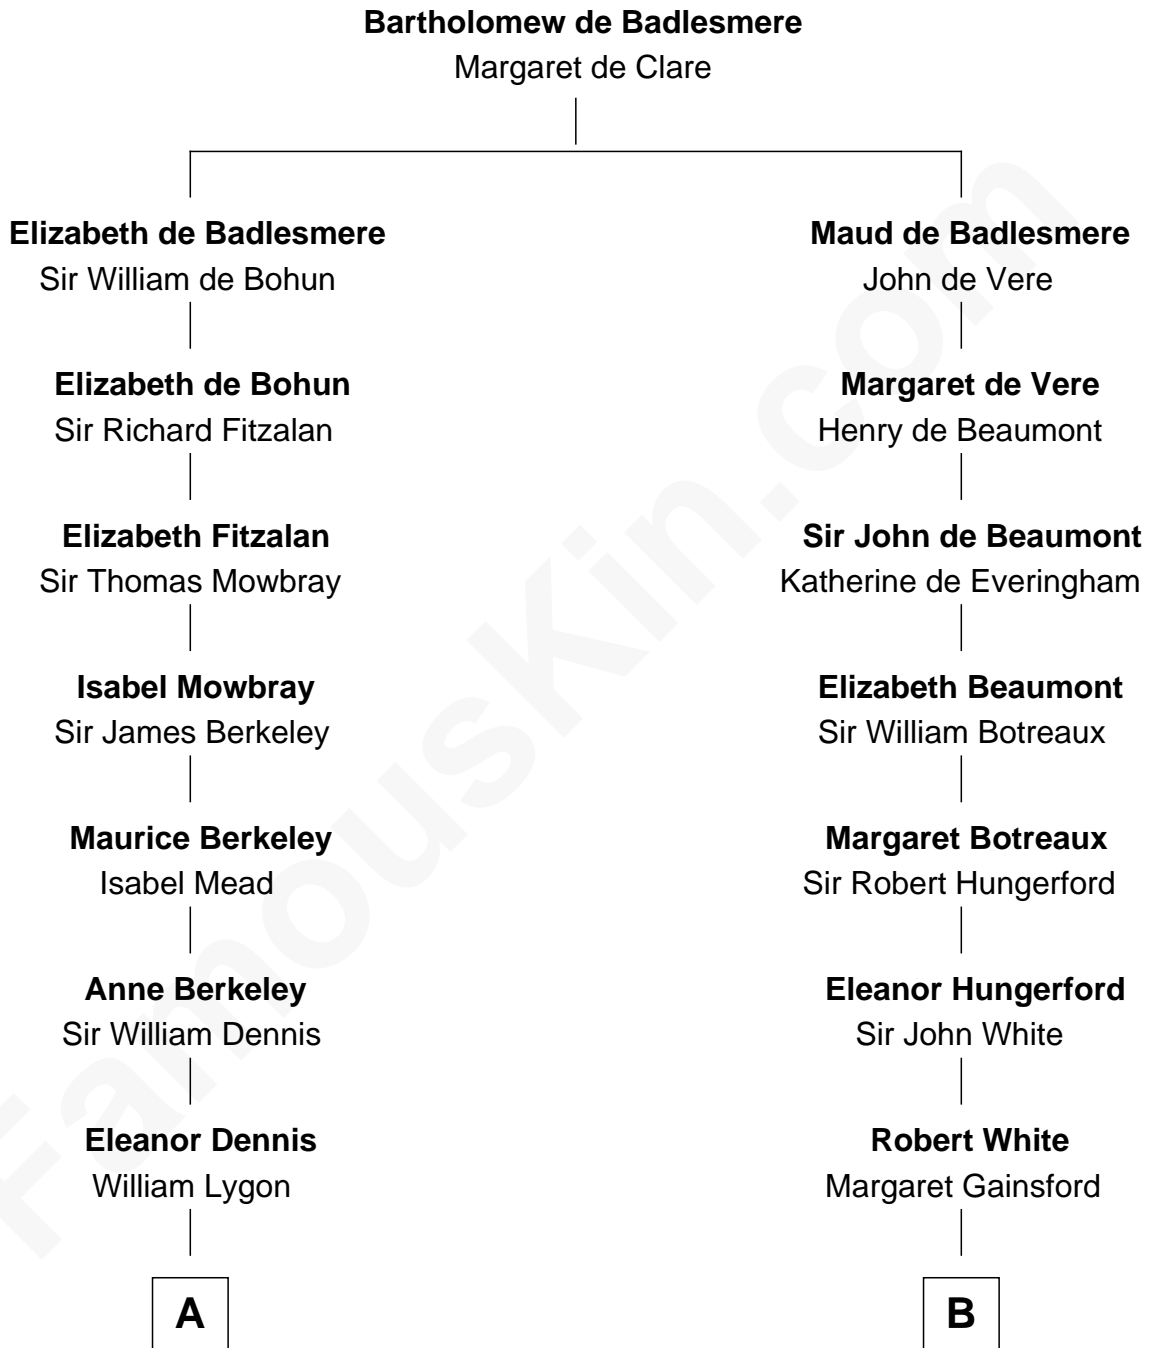

## Relationship Chart of

### Glenn Close

Movie, Television, and Stage Actress

20th cousin 1 time removed of

### Grace Slick

Singer, Songwriter - Jefferson Airplane

**C**

**Elizabeth Irvin Joyner**  
William Murray Mitchell

**Catherine Mitchell**  
Edwin Munford Taliaferro

**Elizabeth Taliaferro**  
Edward Bennett Close

**Dr. William Taliaferro Close**  
Elizabeth Mary H. Moore

**Glenn Close**  
*Movie, Television, and Stage Actress*

**D**

**James Osgood Dow**  
Mary Charlotte Hawkins

**Grace Josephine Dow**  
Arthur Wilford Wing