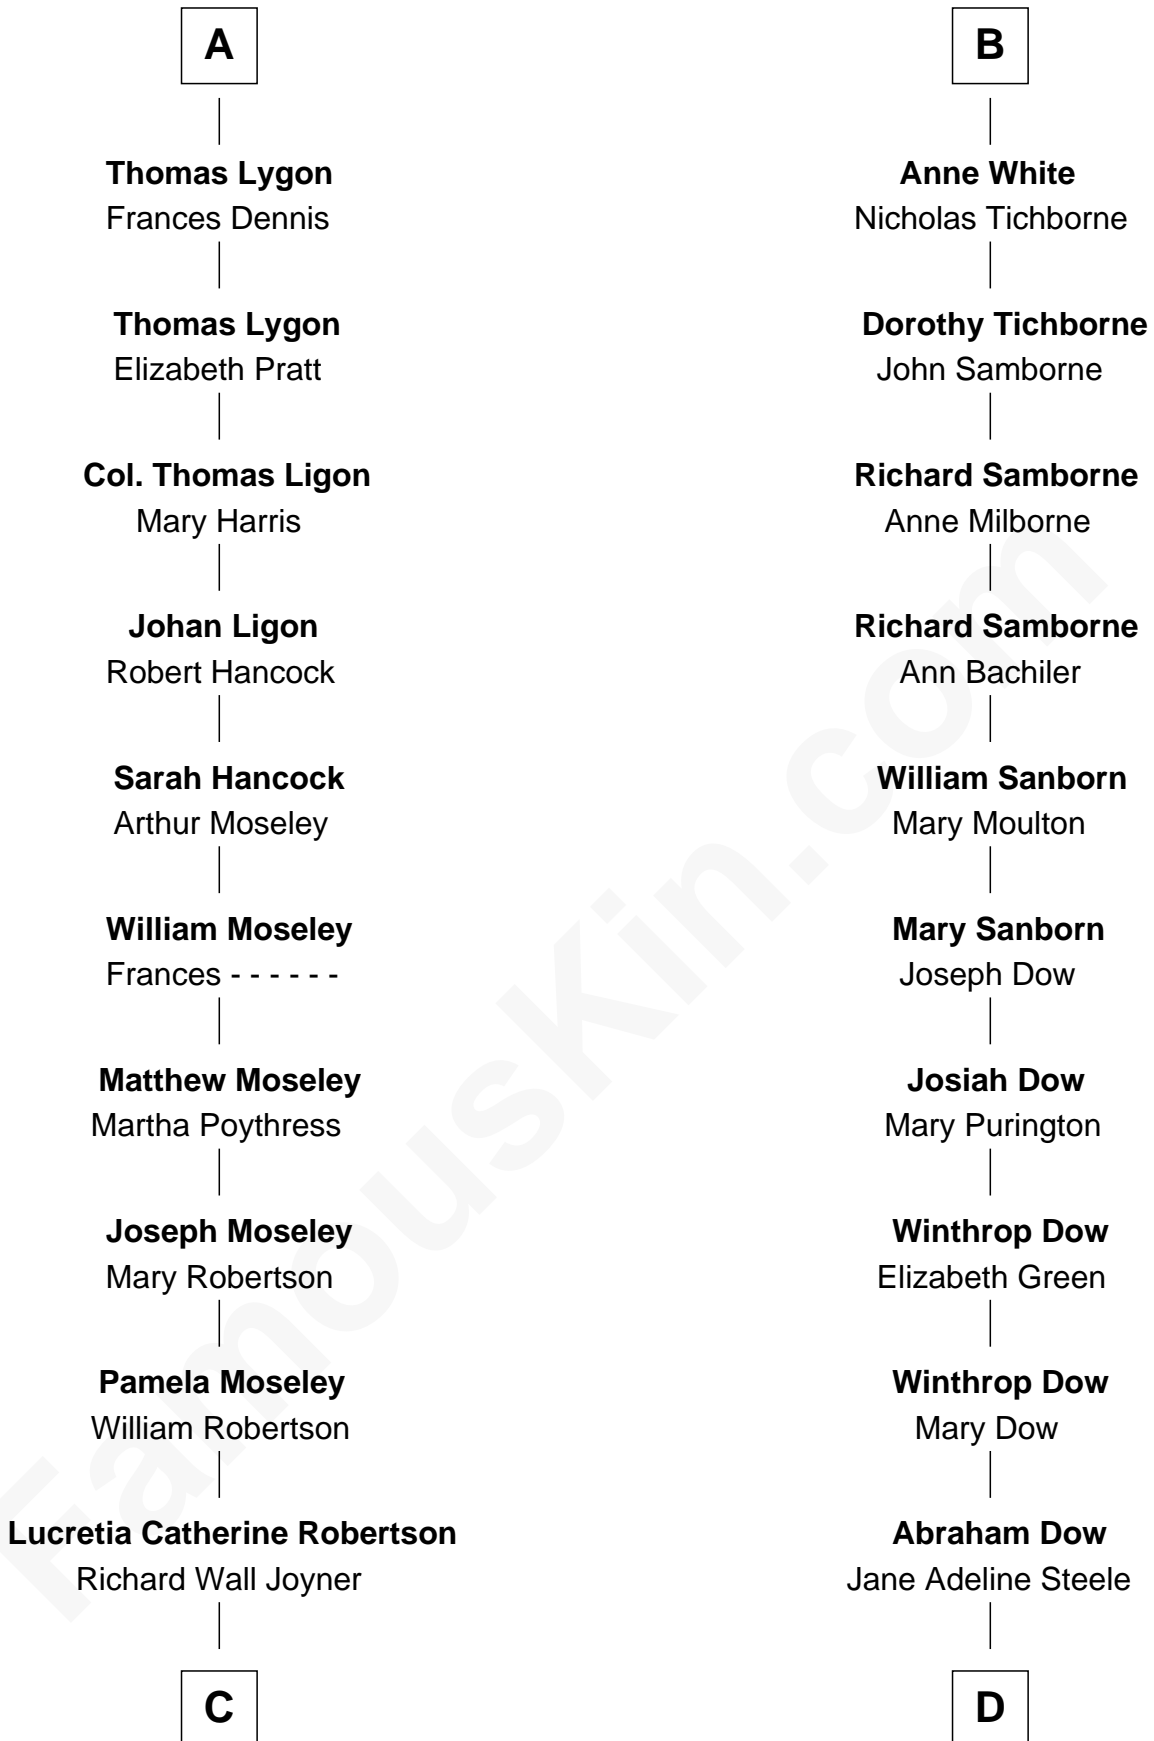

## Relationship Chart of

### Glenn Close

Movie, Television, and Stage Actress

20th cousin 1 time removed of

### Grace Slick

Singer, Songwriter - Jefferson Airplane

**C**

**Elizabeth Irvin Joyner**  
William Murray Mitchell

**Catherine Mitchell**  
Edwin Munford Taliaferro

**Elizabeth Taliaferro**  
Edward Bennett Close

**Dr. William Taliaferro Close**  
Elizabeth Mary H. Moore

**Glenn Close**  
*Movie, Television, and Stage Actress*

**D**

**James Osgood Dow**  
Mary Charlotte Hawkins

**Grace Josephine Dow**  
Arthur Wilford Wing