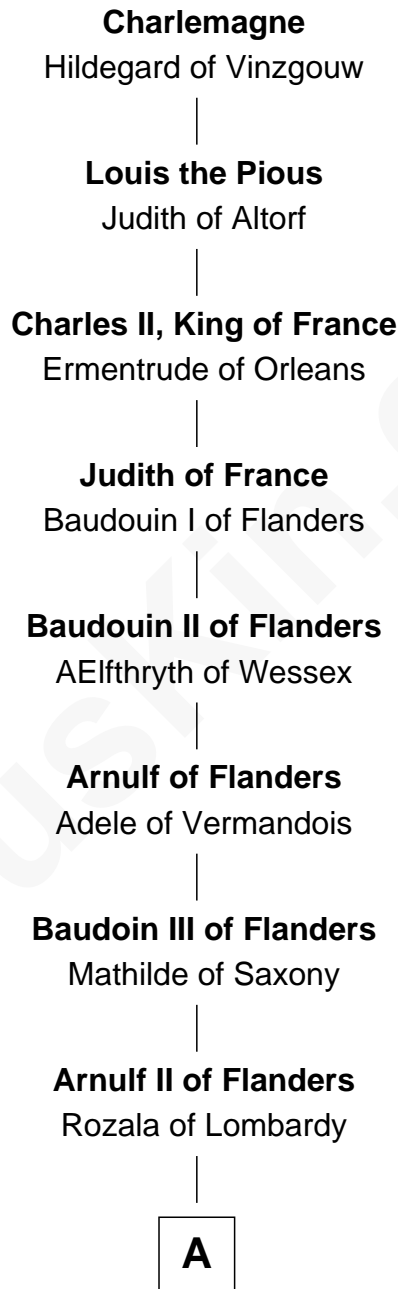

# FamousKin.com Relationship Chart of

**Glenn Close**

*Movie, Television, and Stage Actress*

**37th Great-granddaughter of**

**Charlemagne**

*King of the Franks*

**A**

**Baudoin IV of Flanders**

Ogive of Luxembourg

**Baudoin V of Flanders**

Adela of France

**Matilda of Flanders**

William I, King of England

**Henry I, King of England**

Maud of Scotland

**Maud of England**

Geoffrey Plantagenet

**Henry II, King of England**

Eleanor of Aquitaine

**John, King of England**

Isabelle of Angoulême

**Henry III, King of England**

Eleanor of Provence

**Edmund Plantagenet**