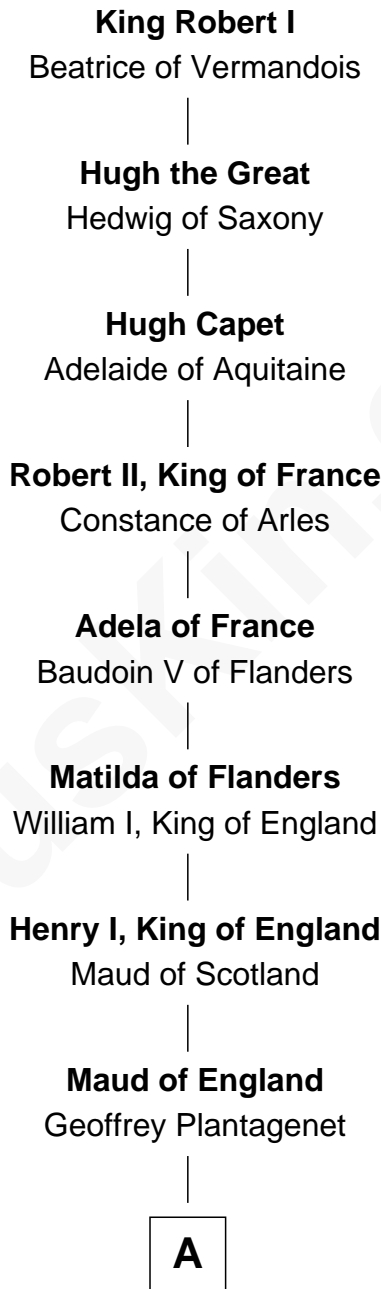

FamousKin.com Relationship Chart of

Glenn Close

Movie, Television, and Stage Actress

32nd Great-granddaughter of

King Robert I

King of France

A

Henry II, King of England

Eleanor of Aquitaine

John, King of England

Isabelle of Angoulême

Henry III, King of England

Eleanor of Provence

Edmund Plantagenet

Blanche of Artois

Henry Plantagenet