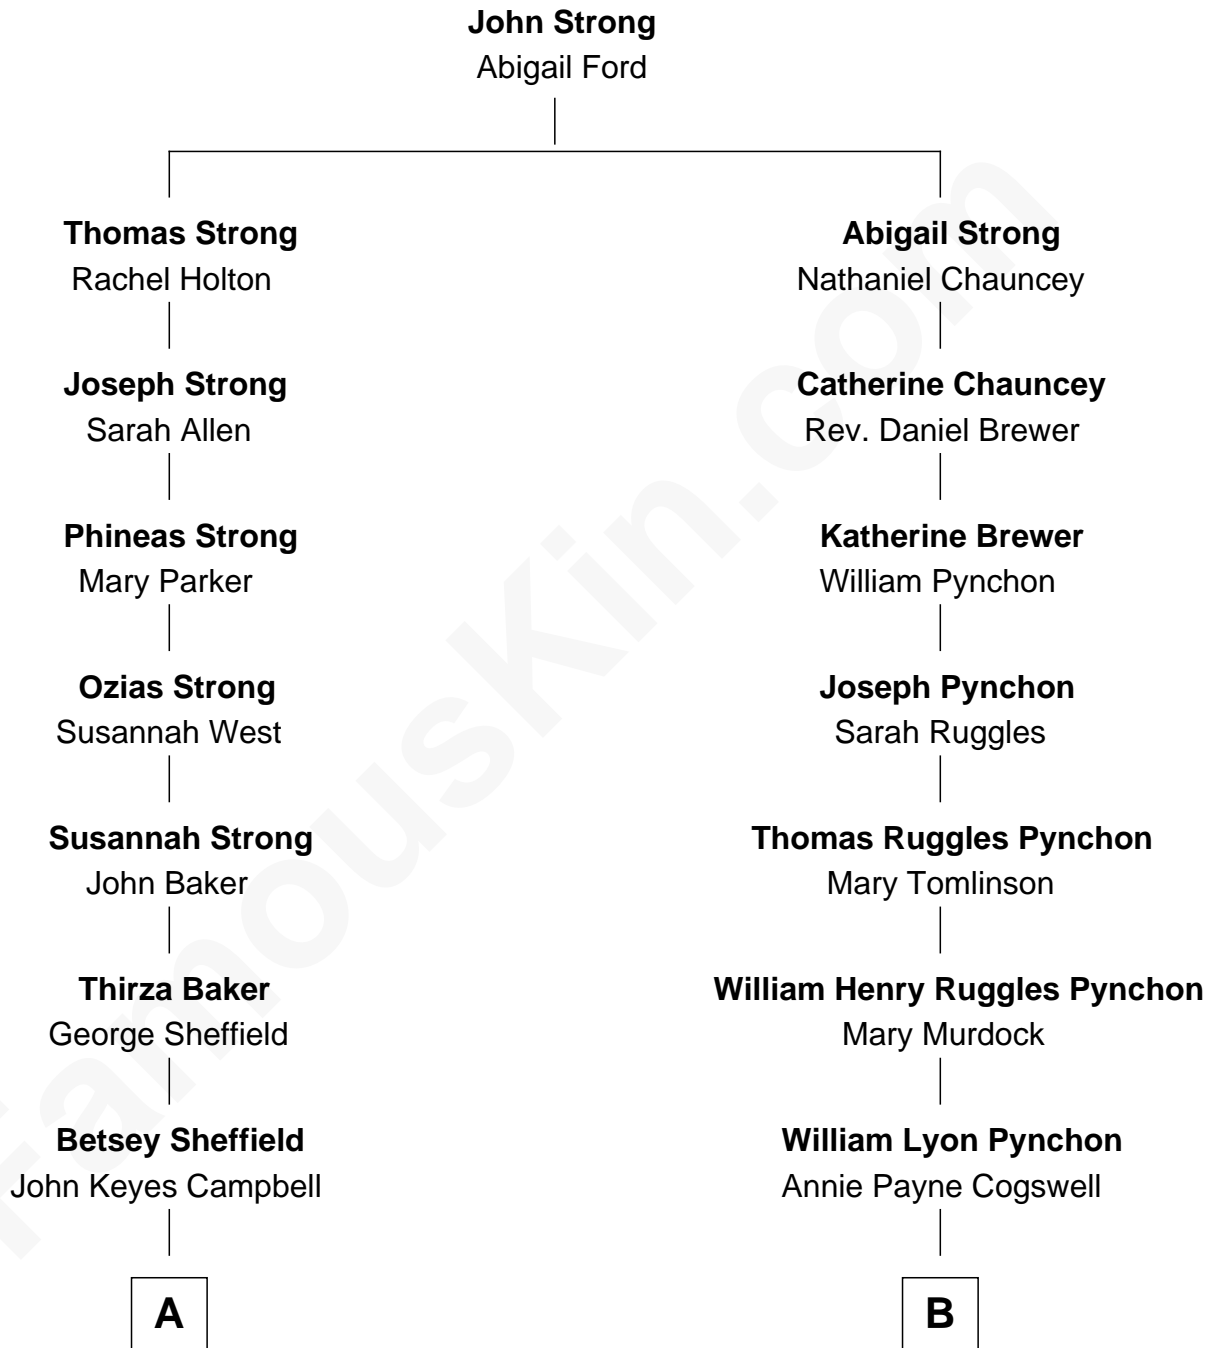

# FamousKin.com

## Relationship Chart of

### Glenn Close

Movie, Television, and Stage Actress

9th cousin 1 time removed of

**Thomas Pynchon**  
American Novelist

**A**

**Mary L. Campbell**  
Charles Arthur Moore

**Charles Arthur Moore**  
Elizabeth Hyde

**Elizabeth Mary H. Moore**  
Dr. William Taliaferro Close

**Glenn Close**  
*Movie, Television, and Stage Actress*

**B**

**William Henry Chichele Pynchon**  
Carrie Susan Moyses

**Thomas Ruggles Pynchon**  
Catherine Frances Bennett