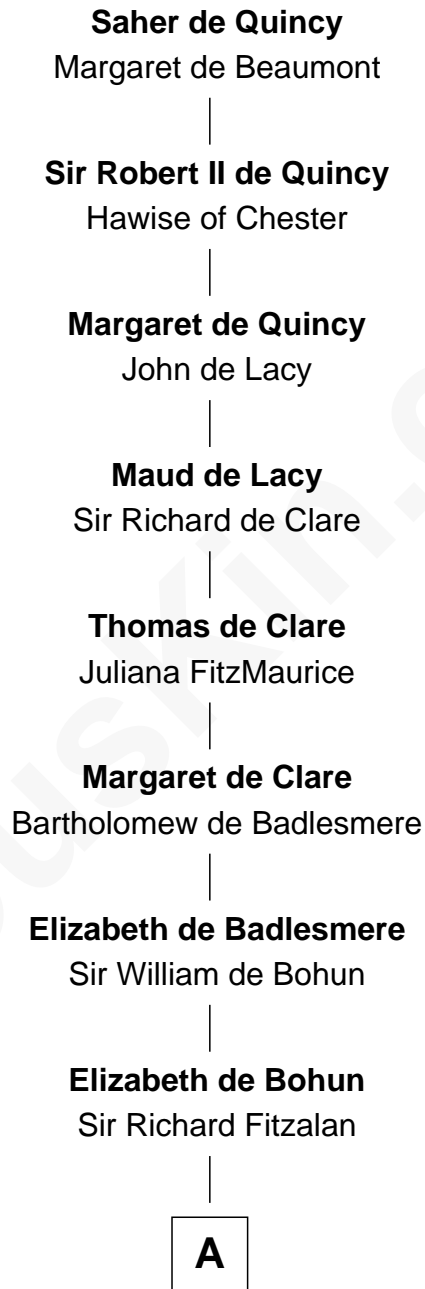

FamousKin.com

Relationship Chart of Glenn Close

Movie, Television, and Stage Actress

25th Great-granddaughter of

Saher de Quincy
Magna Carta Surety

A

Elizabeth Fitzalan
Sir Thomas Mowbray

Isabel Mowbray
Sir James Berkeley

Maurice Berkeley
Isabel Mead

Anne Berkeley
Sir William Dennis

Eleanor Dennis
William Lygon

Thomas Lygon
Frances Dennis

Thomas Lygon
Elizabeth Pratt

Col. Thomas Ligon
Mary Harris

Johan Ligon
Robert Hancock

Sarah Hancock
Arthur Moseley