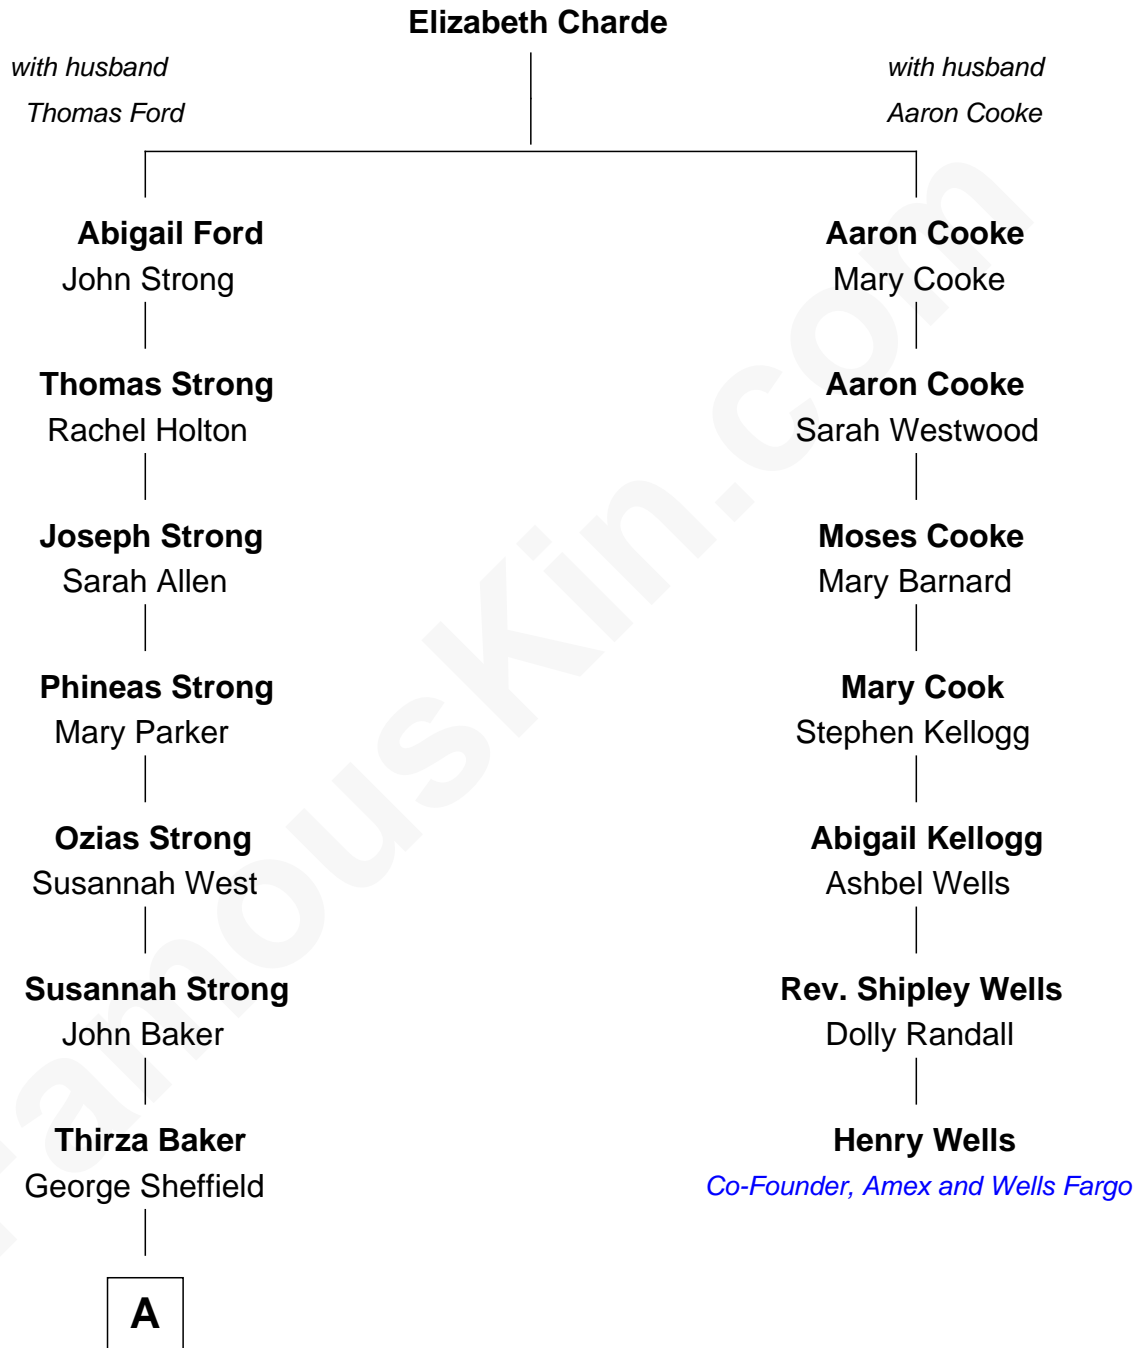

FamousKin.com

Relationship Chart of

Glenn Close

Movie, Television, and Stage Actress

6th cousin 5 times removed of

Henry Wells

Co-Founder of American Express and Wells Fargo and Co.

A

—
Betsey Sheffield
John Keyes Campbell

—
Mary L. Campbell
Charles Arthur Moore

—
Charles Arthur Moore
Elizabeth Hyde

—
Elizabeth Mary H. Moore
Dr. William Taliaferro Close

—
Glenn Close
Movie, Television, and Stage Actress