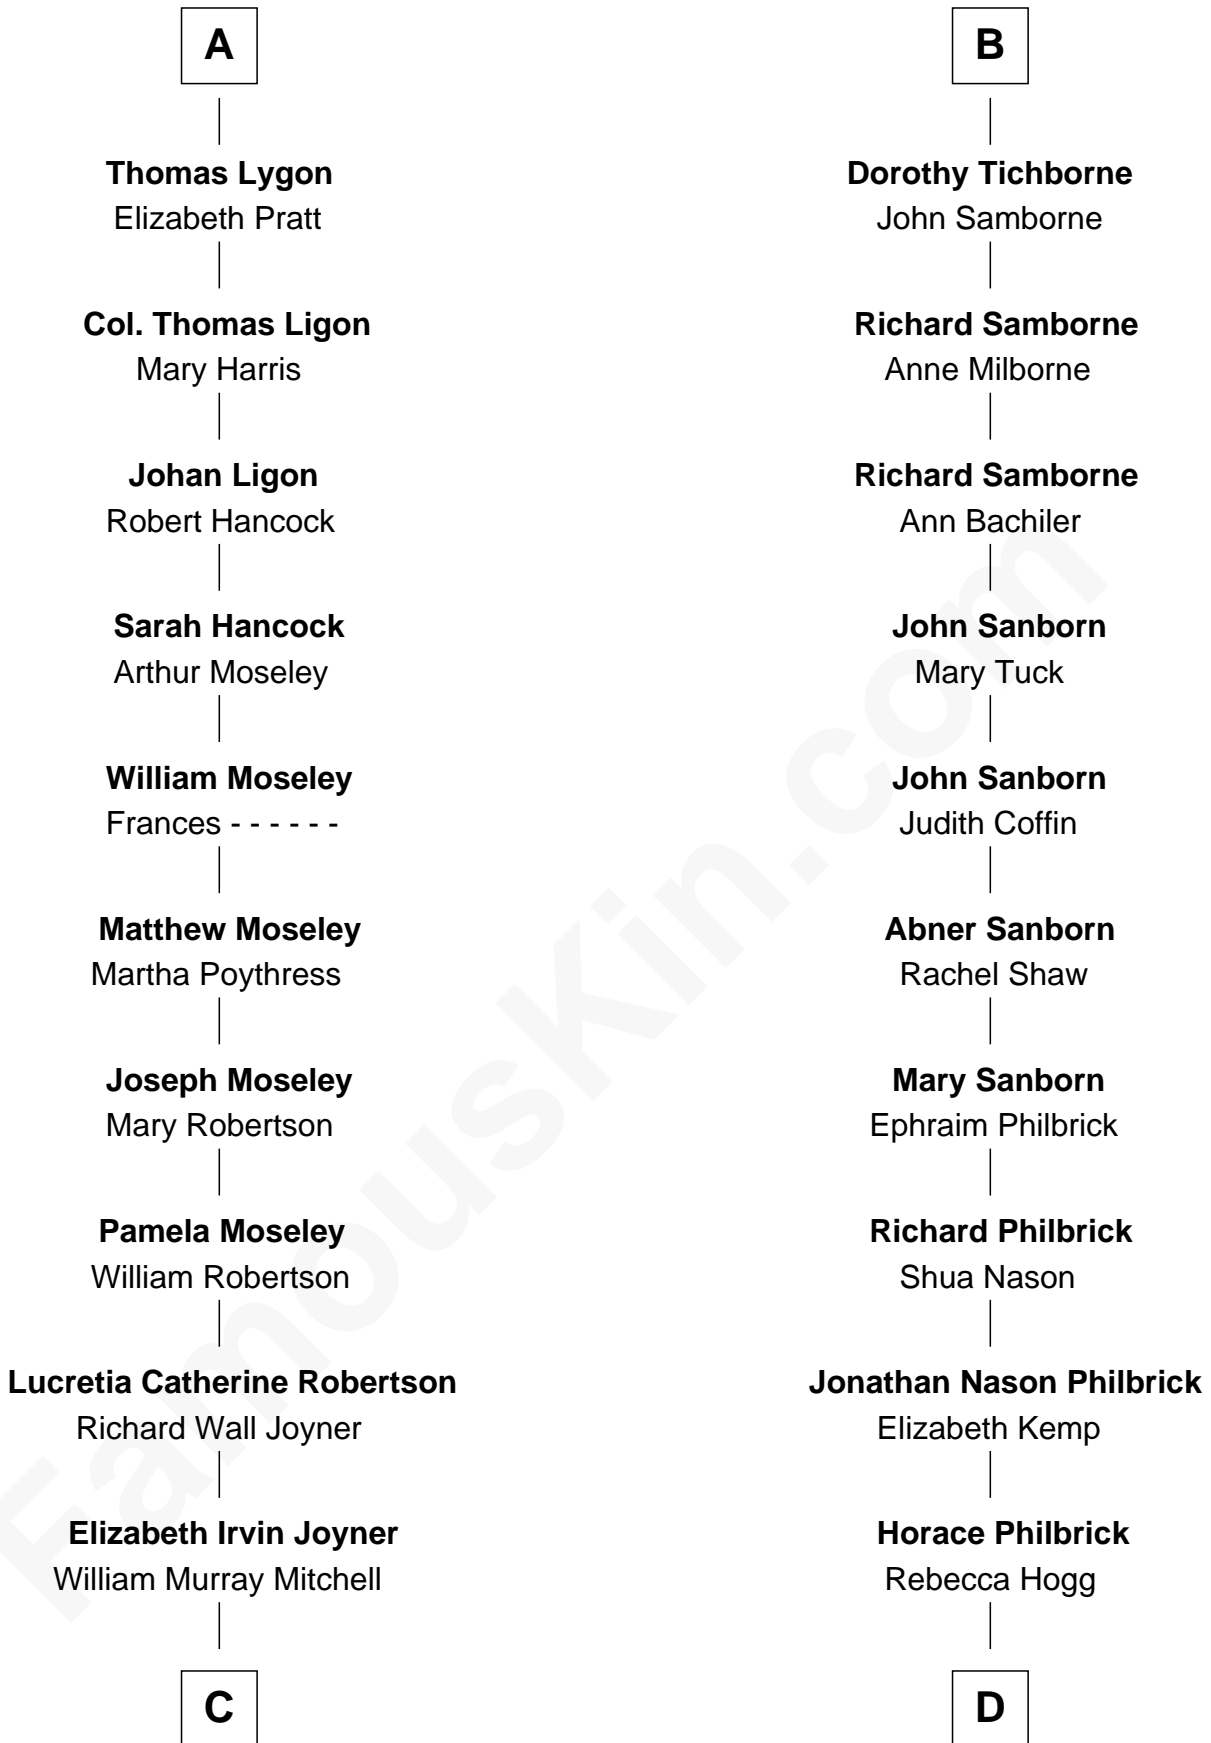

FamousKin.com

Relationship Chart of

Glenn Close

Movie, Television, and Stage Actress

20th cousin 1 time removed of

Nathaniel Philbrick

Author of *In the Heart of the Sea*

C

Catherine Mitchell
Edwin Munford Taliaferro

Elizabeth Taliaferro
Edward Bennett Close

Dr. William Taliaferro Close
Elizabeth Mary H. Moore

Glenn Close
Movie, Television, and Stage Actress

D

Horace R. Philbrick
Susan Rebecca Furnald