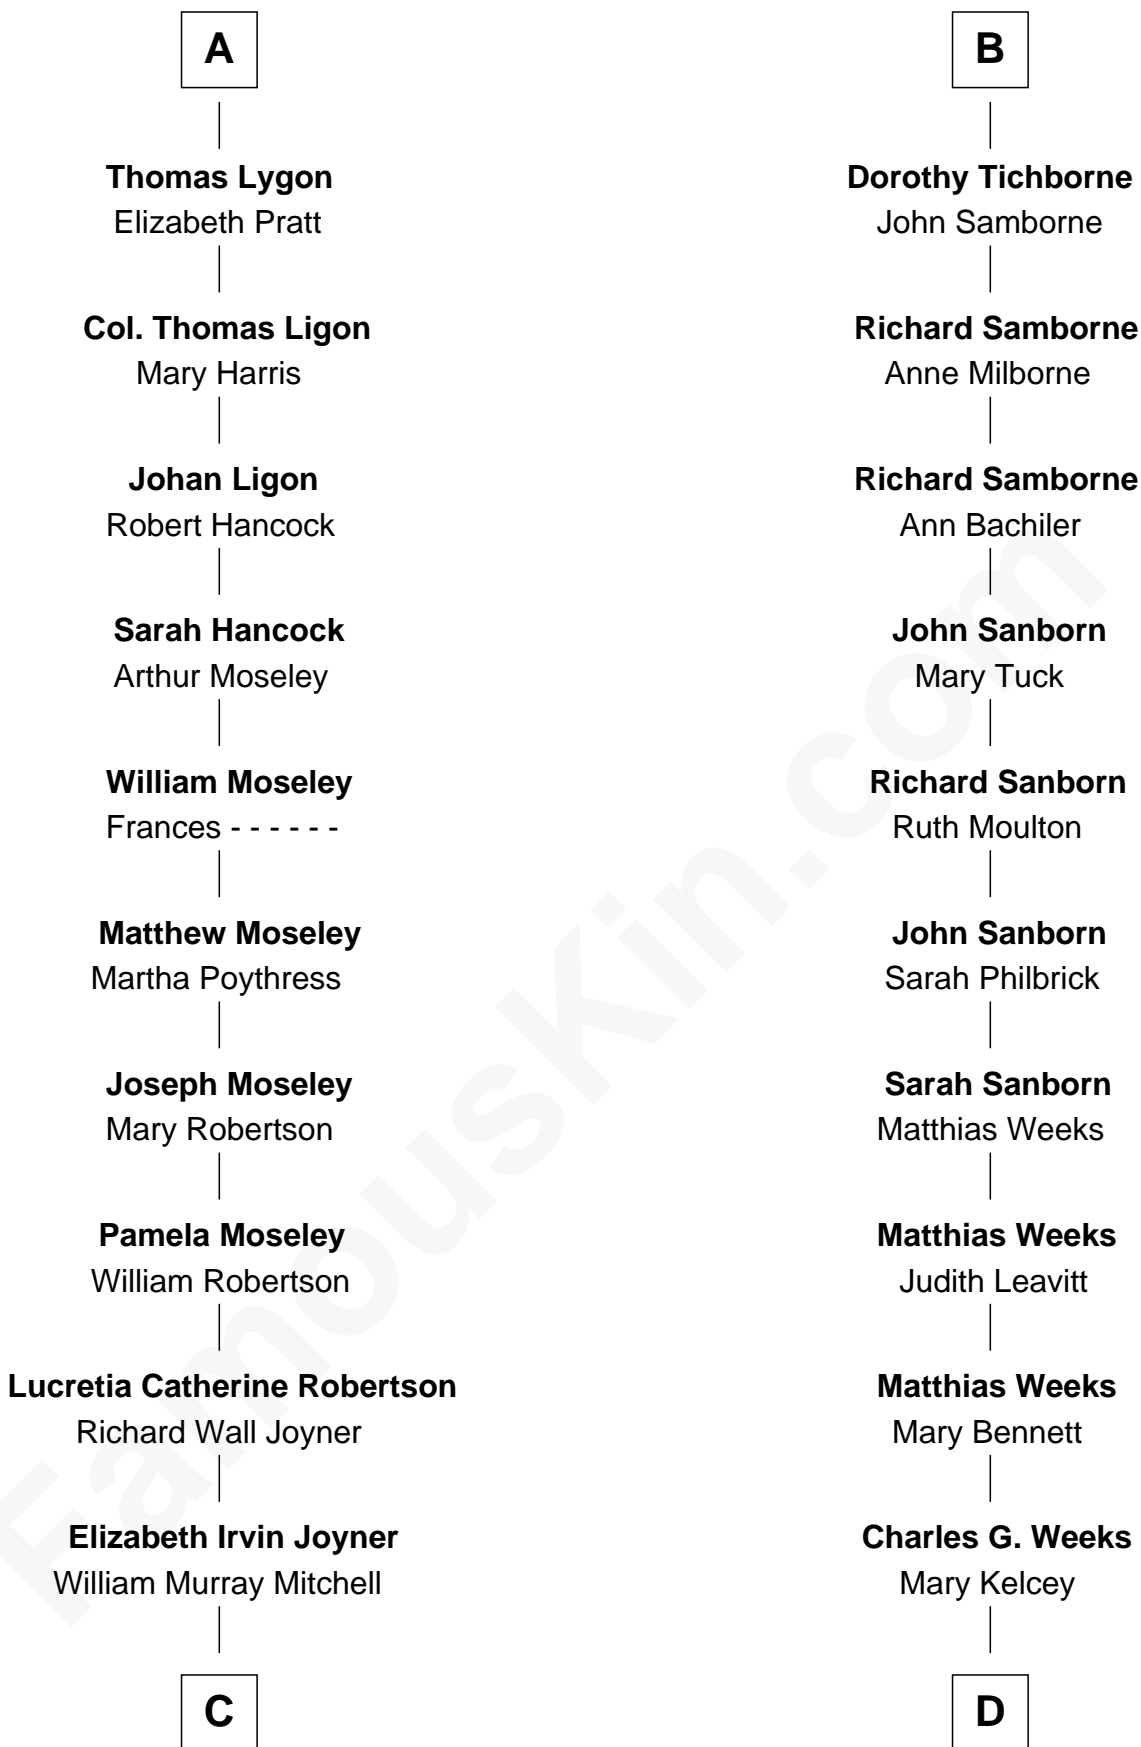

## Relationship Chart of

### Glenn Close

Movie, Television, and Stage Actress

20th cousin 1 time removed of

**Kelsey Grammer**  
TV and Movie Actor

**C**

**Catherine Mitchell**  
Edwin Munford Taliaferro

**Elizabeth Taliaferro**  
Edward Bennett Close

**Dr. William Taliaferro Close**  
Elizabeth Mary H. Moore

**Glenn Close**  
*Movie, Television, and Stage Actress*

**D**

**Edward Alphonso Weeks**  
Gertrude Melick

**Wilbur Kelcey Weeks**  
Ella M. Romaine