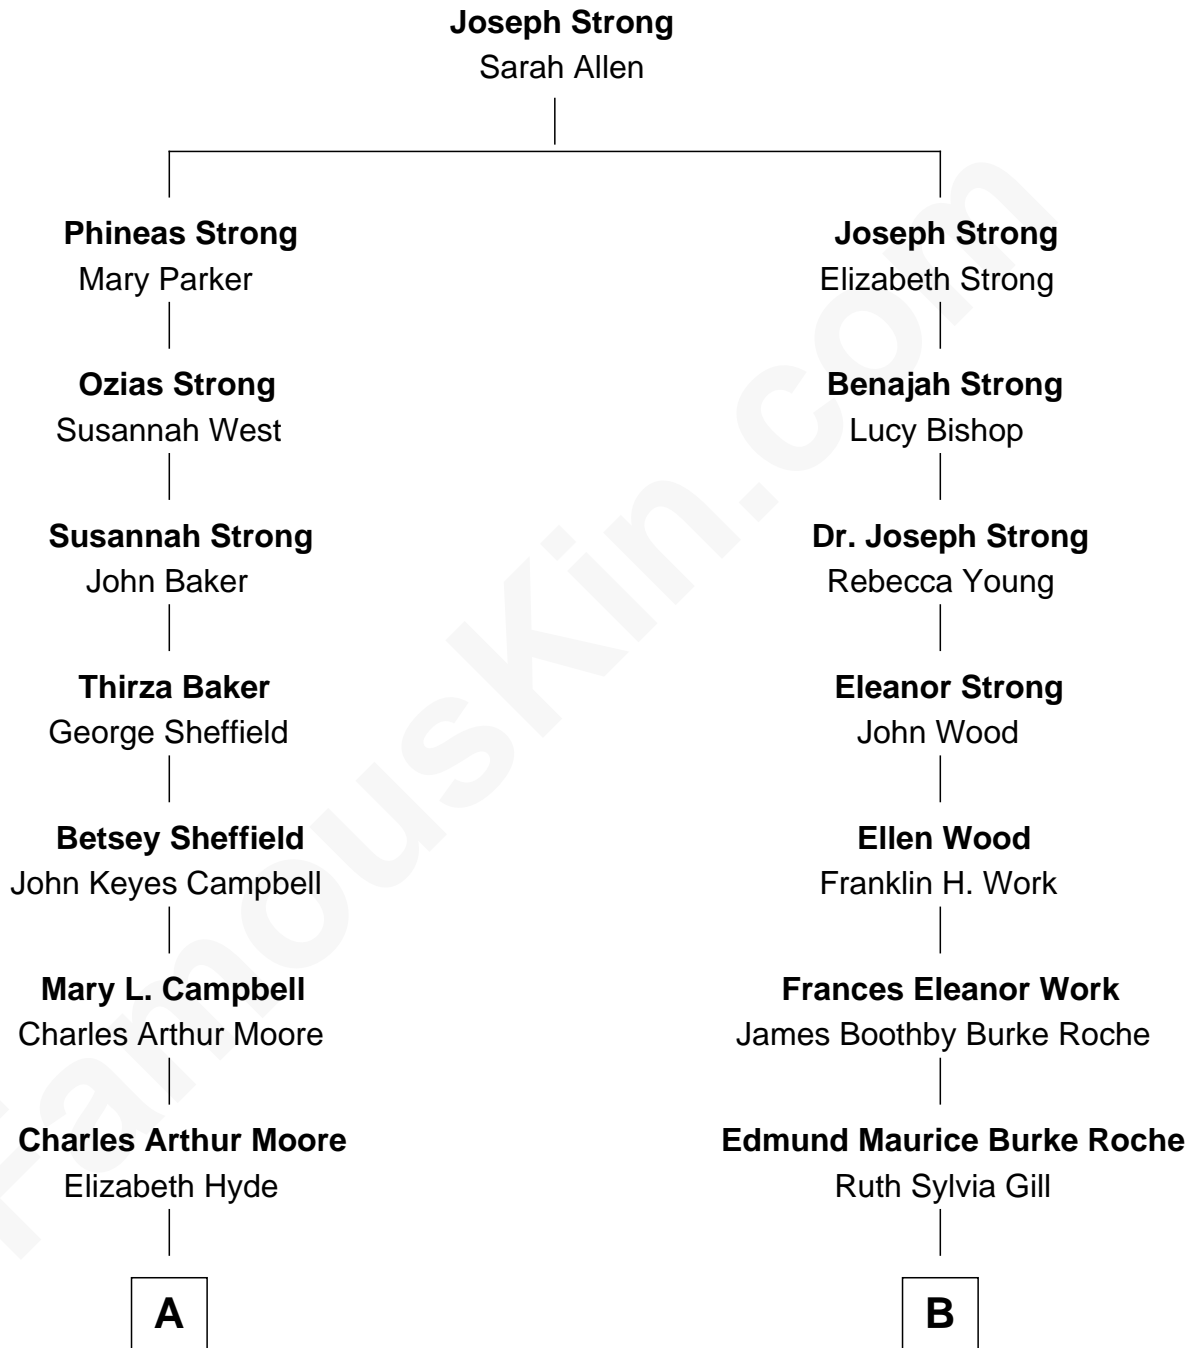

FamousKin.com

Relationship Chart of

Glenn Close

Movie, Television, and Stage Actress

8th cousin 1 time removed of

Prince William
Prince of Wales

A

Elizabeth Mary H. Moore
Dr. William Taliaferro Close

Glenn Close

Movie, Television, and Stage Actress

B

Frances Ruth Burke Roche
Edward John Spencer

Princess Diana Frances Spencer
Charles III, King of the United Kingdom

Prince William

Prince of Wales