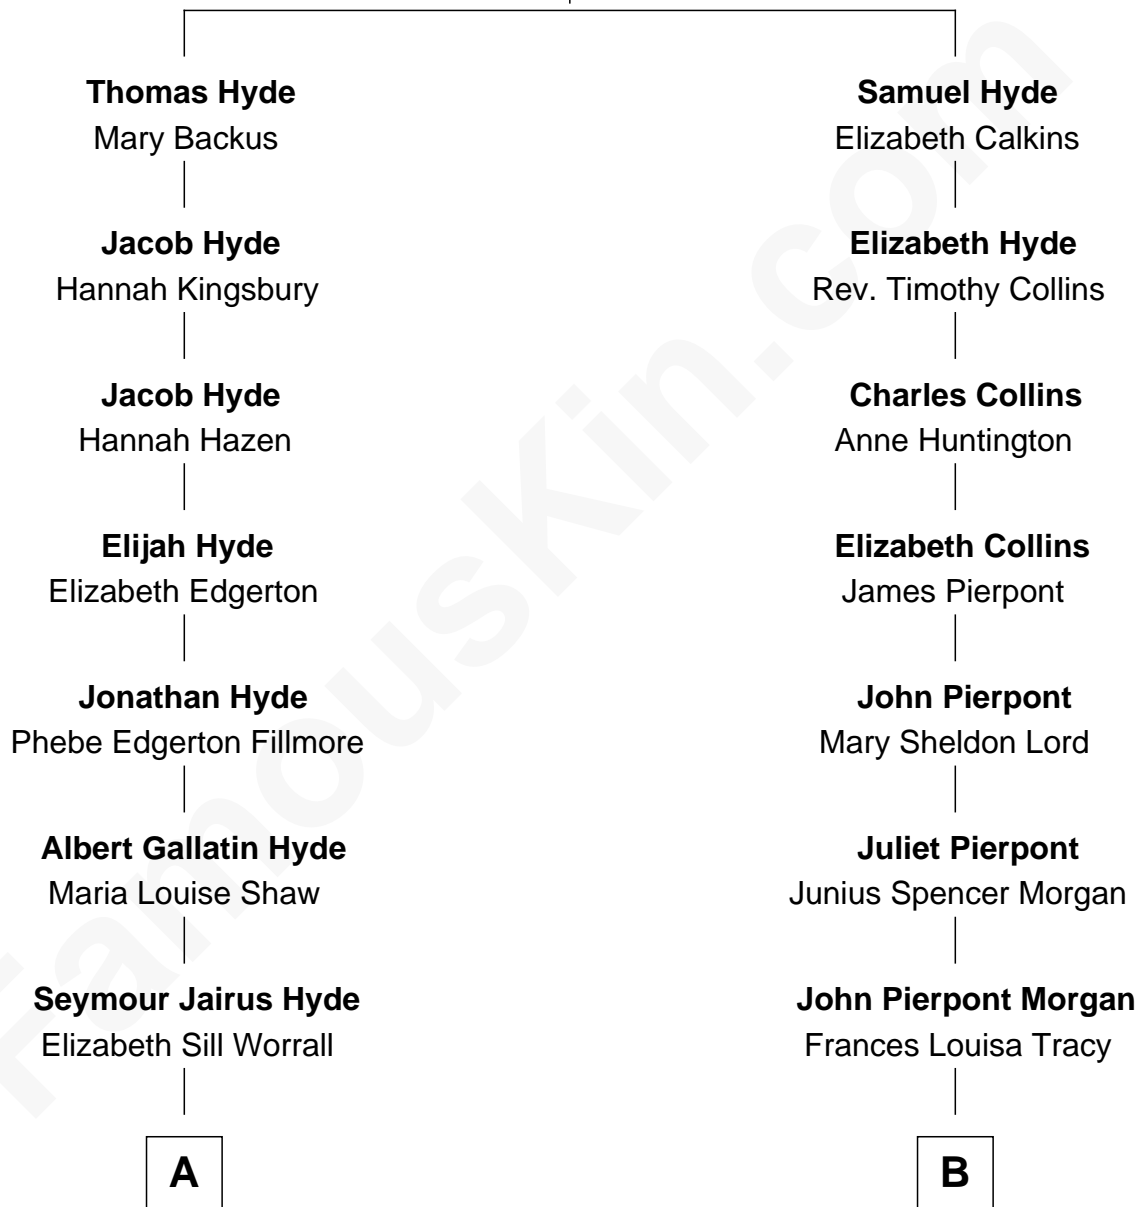

# FamousKin.com Relationship Chart of

**Glenn Close**

*Movie, Television, and Stage Actress*

9th cousin of

**John Adams Morgan**

*1952 Olympic Sailing Gold Medalist*

**Samuel Hyde**

Jane Lee

**A**

**Elizabeth Hyde**  
Charles Arthur Moore

**Elizabeth Mary H. Moore**  
Dr. William Taliaferro Close

**Glenn Close**  
*Movie, Television, and Stage Actress*

**B**

**John Pierpont Morgan**  
Jane Norton Grew