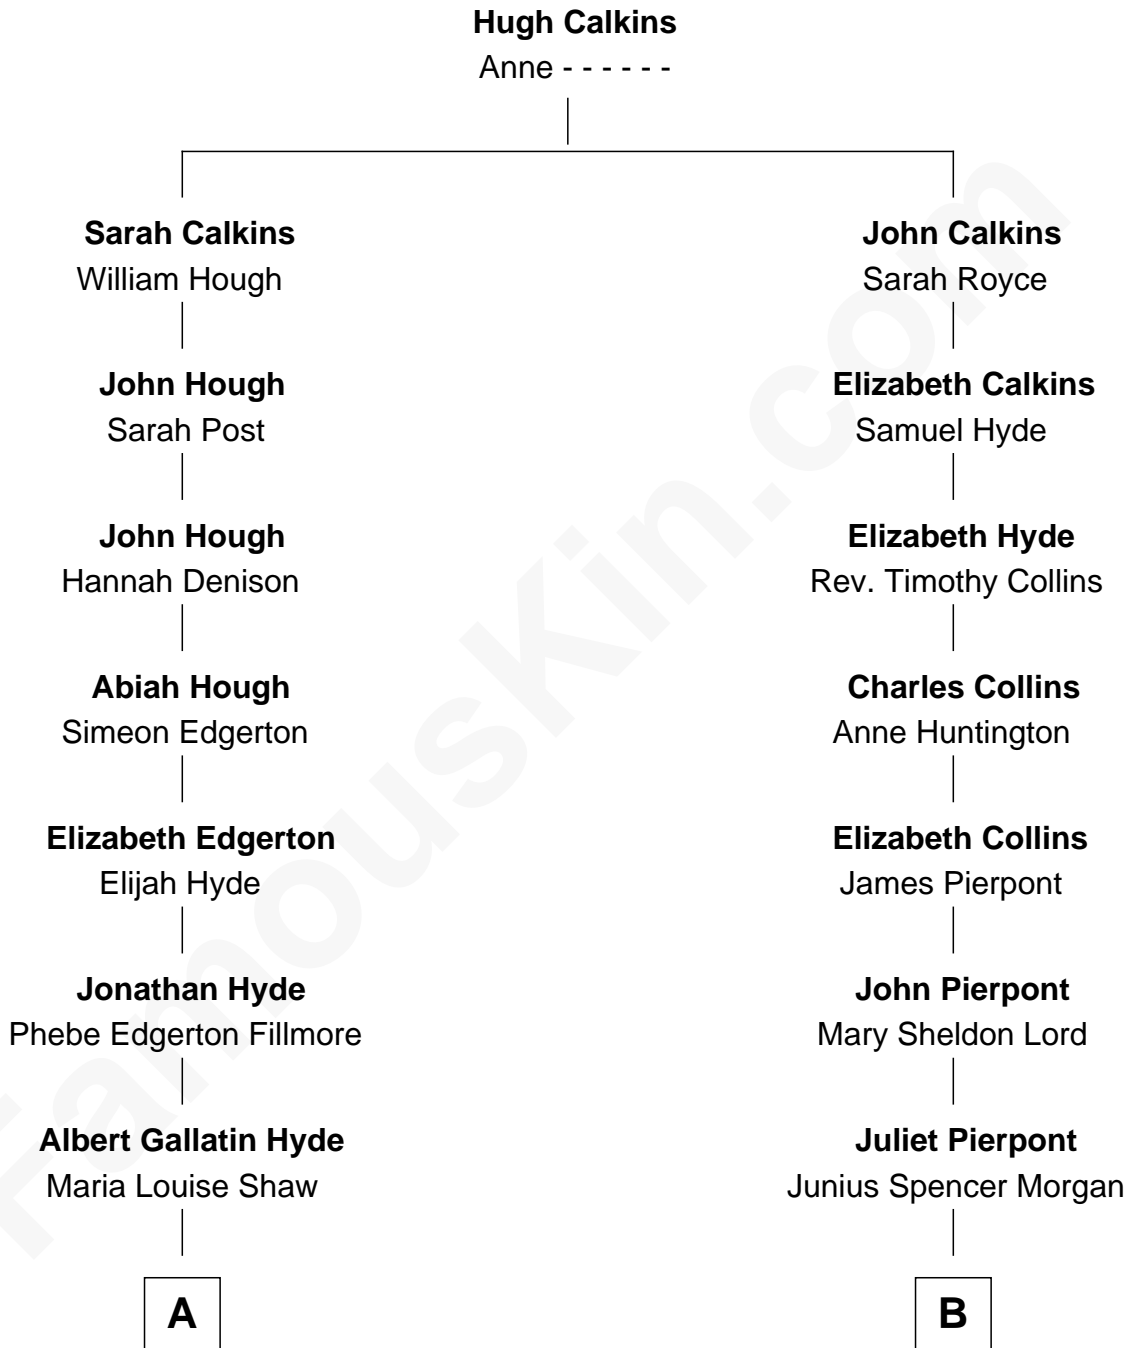

FamousKin.com Relationship Chart of

Glenn Close

Movie, Television, and Stage Actress

10th cousin of

John Adams Morgan

1952 Olympic Sailing Gold Medalist

A

Seymour Jairus Hyde
Elizabeth Sill Worrall

Elizabeth Hyde
Charles Arthur Moore

Elizabeth Mary H. Moore
Dr. William Taliaferro Close

Glenn Close
Movie, Television, and Stage Actress

B

John Pierpont Morgan
Frances Louisa Tracy

John Pierpont Morgan
Jane Norton Grew