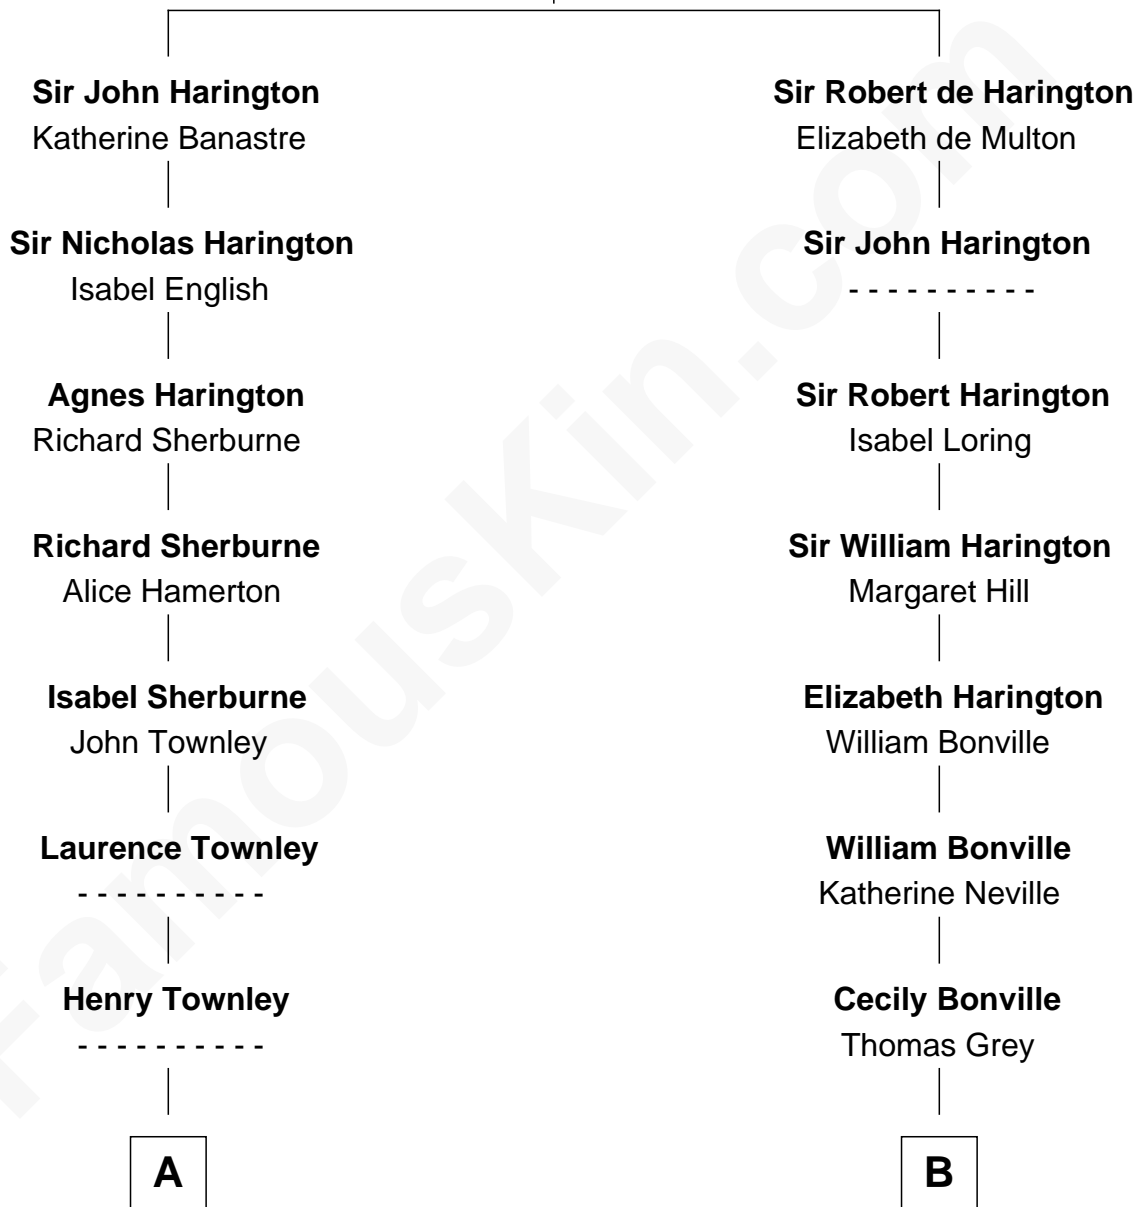

FamousKin.com

Relationship Chart of

Glenn Close

Movie, Television, and Stage Actress

20th cousin 1 time removed of

John Adams Morgan

1952 Olympic Sailing Gold Medalist

Sir John de Harington

Joan - - - - -

C

Thomas Booth Taliaferro

Mary Munford Sinclair

Edwin Munford Taliaferro

Catherine Mitchell

Elizabeth Taliaferro

Edward Bennett Close

Dr. William Taliaferro Close

Elizabeth Mary H. Moore

Glenn Close

Movie, Television, and Stage Actress

D

Frances Cadwallader Crowninshield

John Quincy Adams

Charles Francis Adams