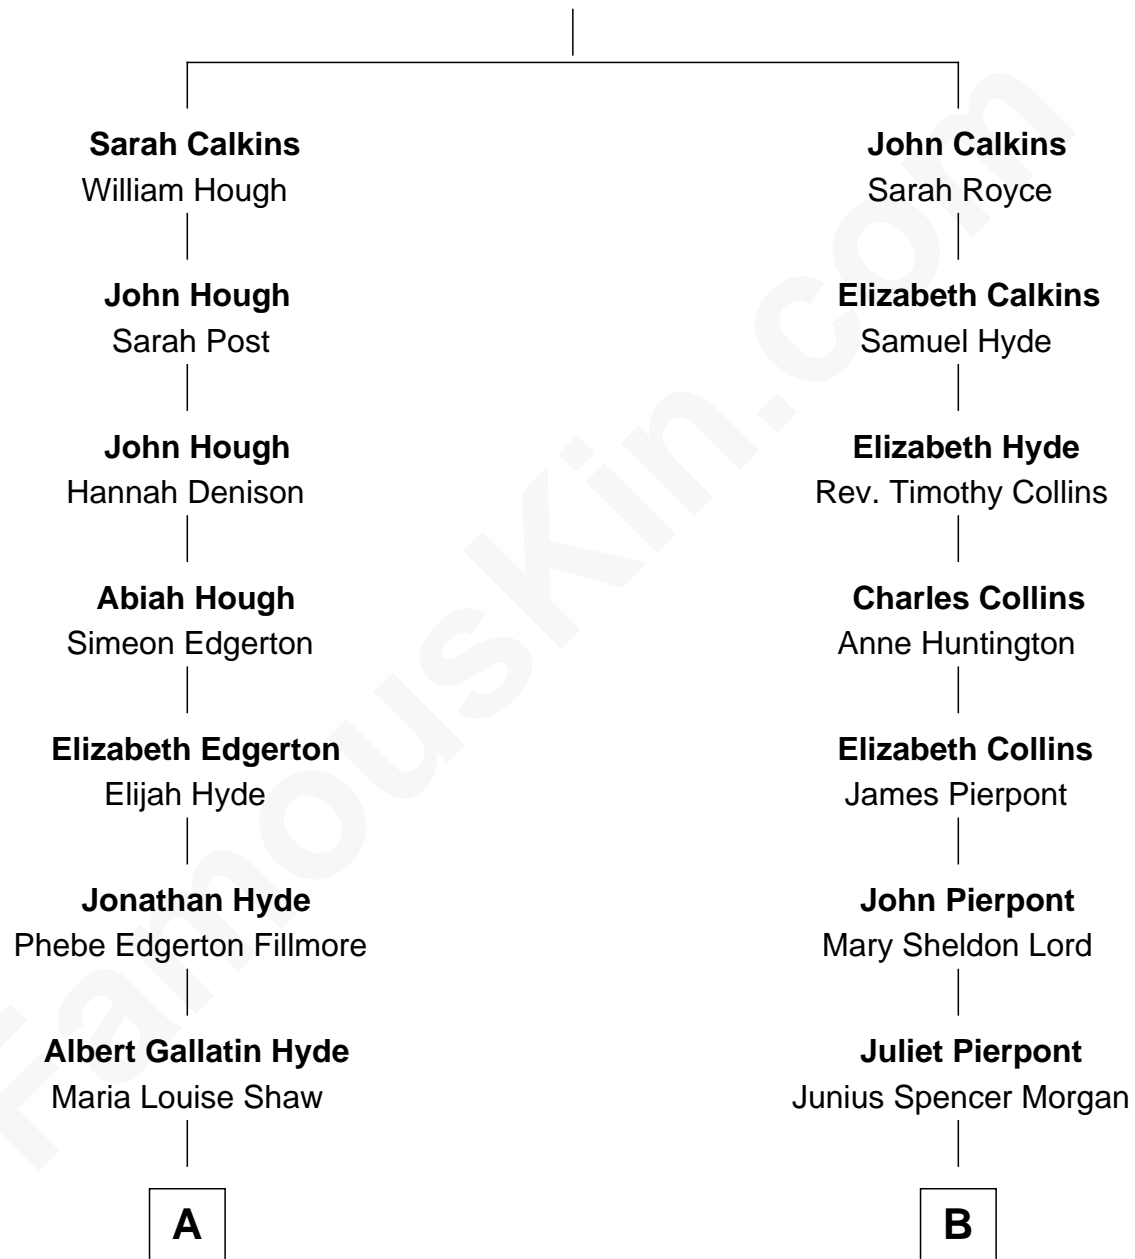

## Relationship Chart of

### Glenn Close

Movie, Television, and Stage Actress

9th cousin 1 time removed of

### Henry Sturgis Morgan

Co-Founder of Morgan Stanley

**Hugh Calkins**

Anne - - - - -

**A**

**Seymour Jairus Hyde**  
Elizabeth Sill Worrall

**Elizabeth Hyde**  
Charles Arthur Moore

**Elizabeth Mary H. Moore**  
Dr. William Taliaferro Close