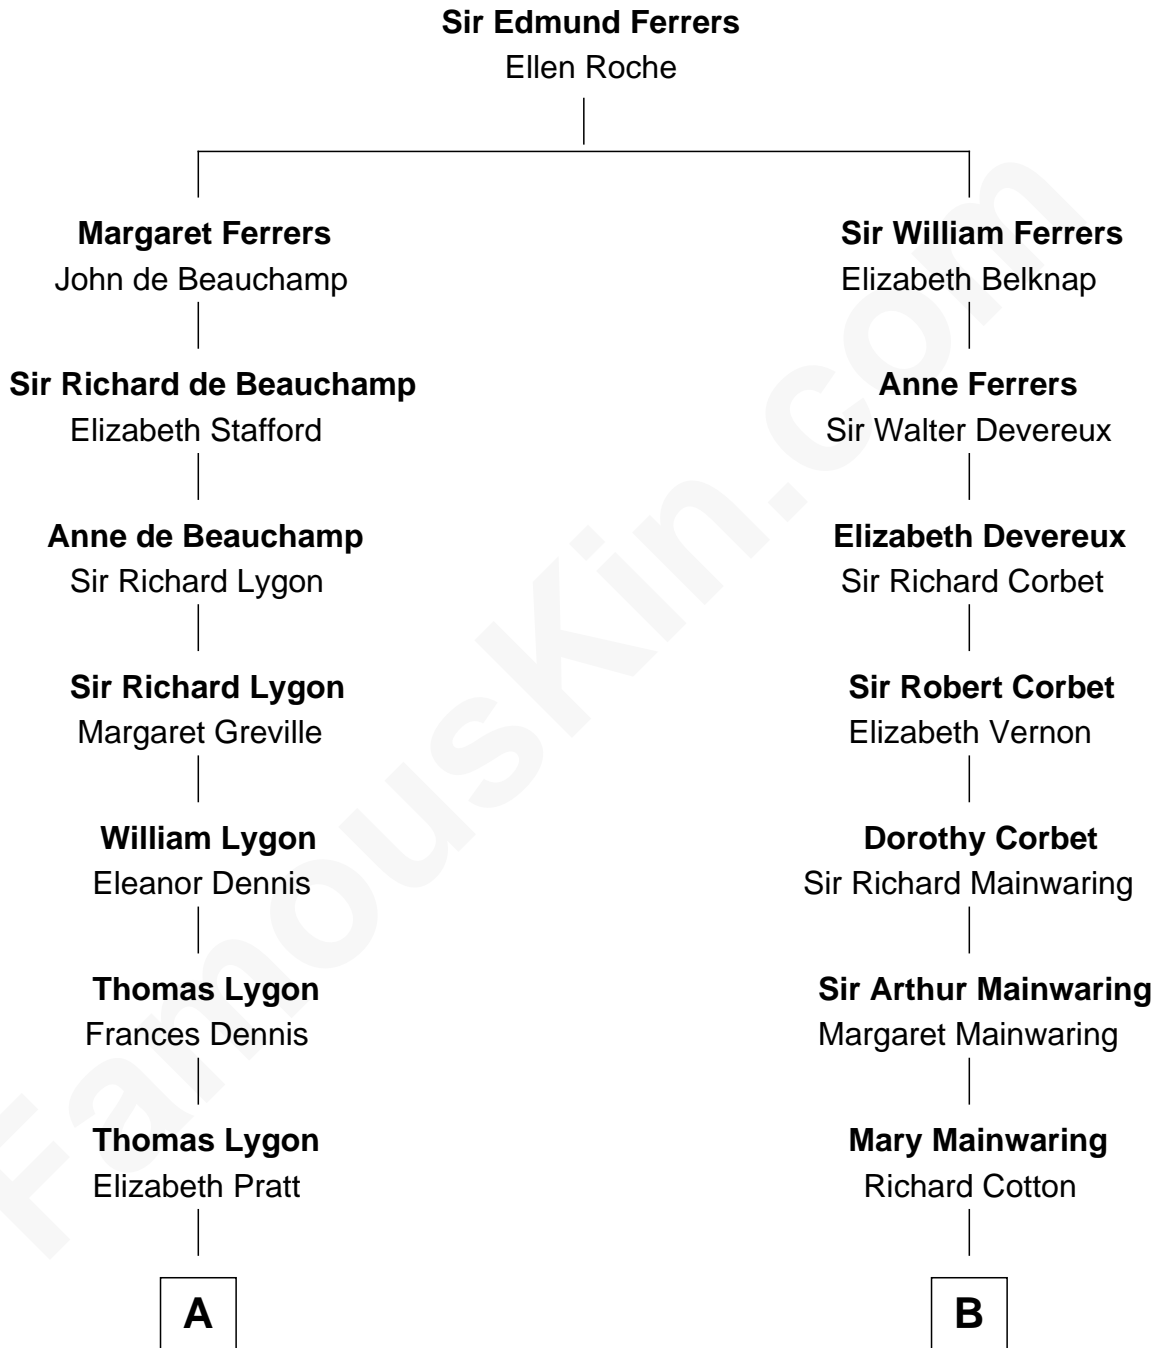

FamousKin.com

Relationship Chart of

Glenn Close

Movie, Television, and Stage Actress

17th cousin 2 times removed of

Henry Sturgis Morgan

Co-Founder of Morgan Stanley

C

Elizabeth Taliaferro
Edward Bennett Close

Dr. William Taliaferro Close
Elizabeth Mary H. Moore

Glenn Close

Movie, Television, and Stage Actress

FamousKin.com