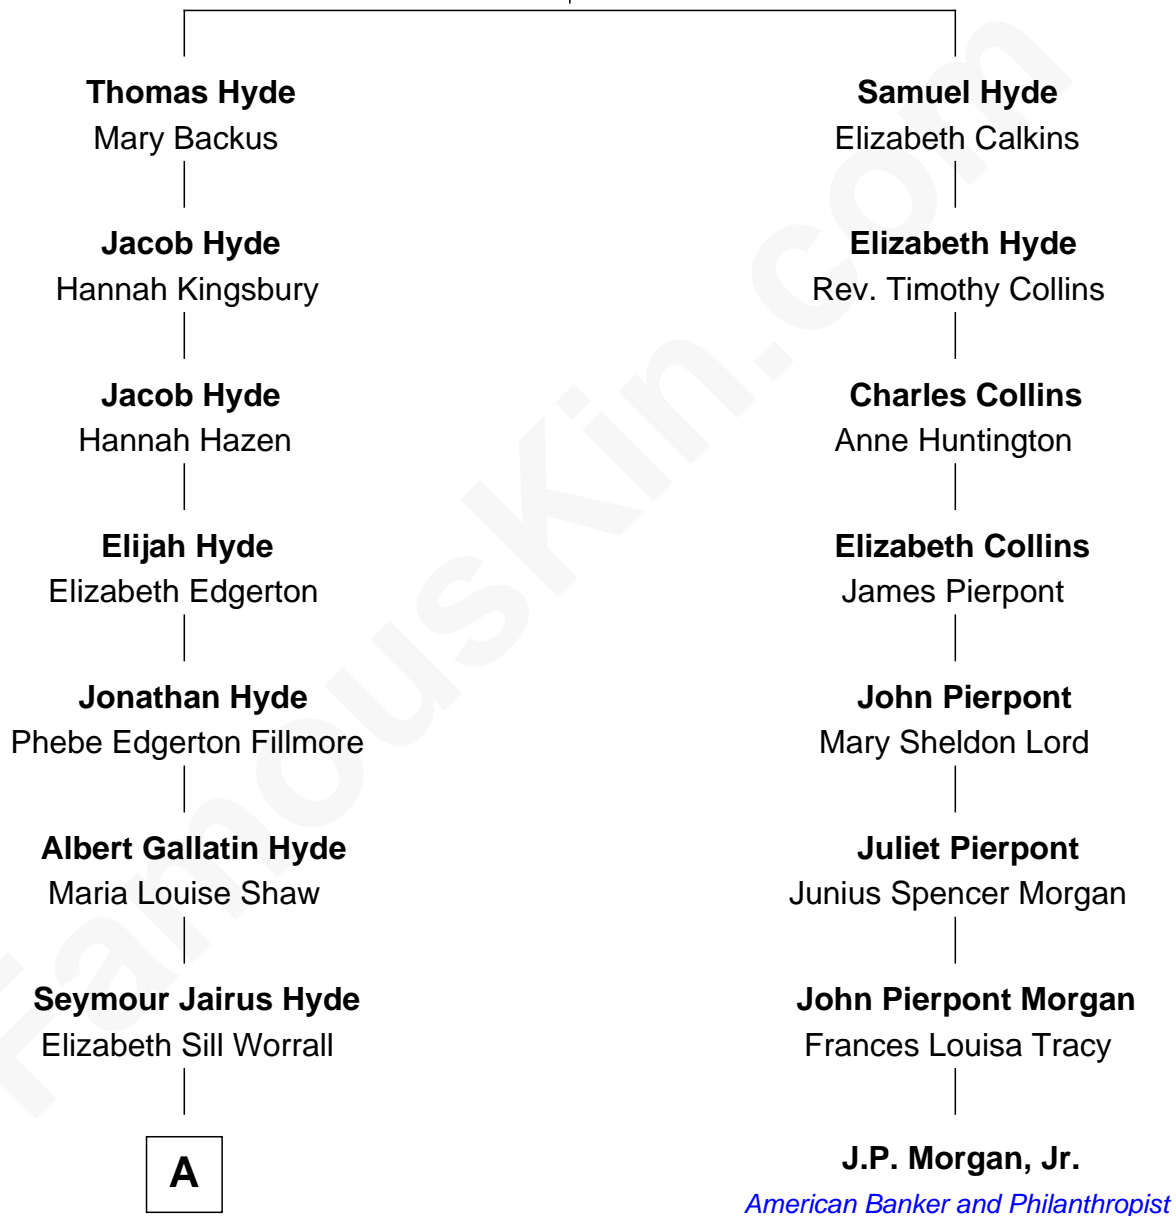

FamousKin.com

Relationship Chart of Glenn Close

Movie, Television, and Stage Actress

7th cousin 2 times removed of

J.P. Morgan, Jr.

American Banker and Philanthropist

Samuel Hyde

Jane Lee

A

Elizabeth Hyde

Charles Arthur Moore

Elizabeth Mary H. Moore

Dr. William Taliaferro Close

Glenn Close

Movie, Television, and Stage Actress