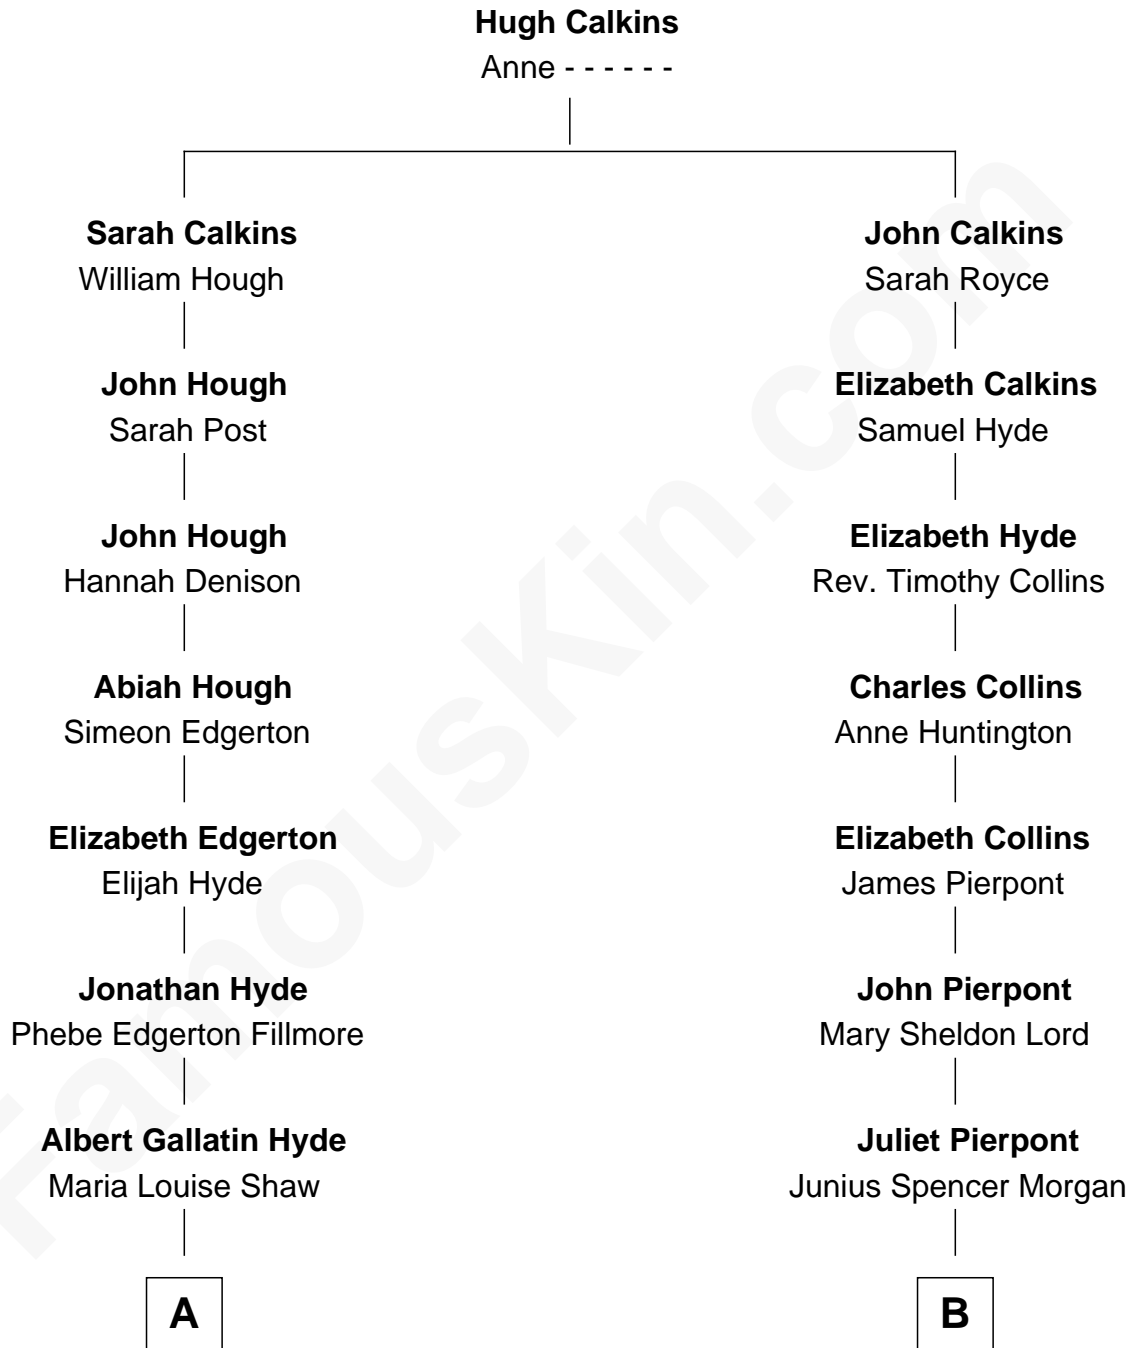

FamousKin.com

Relationship Chart of Glenn Close

Movie, Television, and Stage Actress

8th cousin 2 times removed of

J.P. Morgan, Jr.

American Banker and Philanthropist

A

Seymour Jairus Hyde
Elizabeth Sill Worrall

Elizabeth Hyde
Charles Arthur Moore

Elizabeth Mary H. Moore
Dr. William Taliaferro Close

Glenn Close
Movie, Television, and Stage Actress

B

John Pierpont Morgan
Frances Louisa Tracy

J.P. Morgan, Jr.
American Banker and Philanthropist