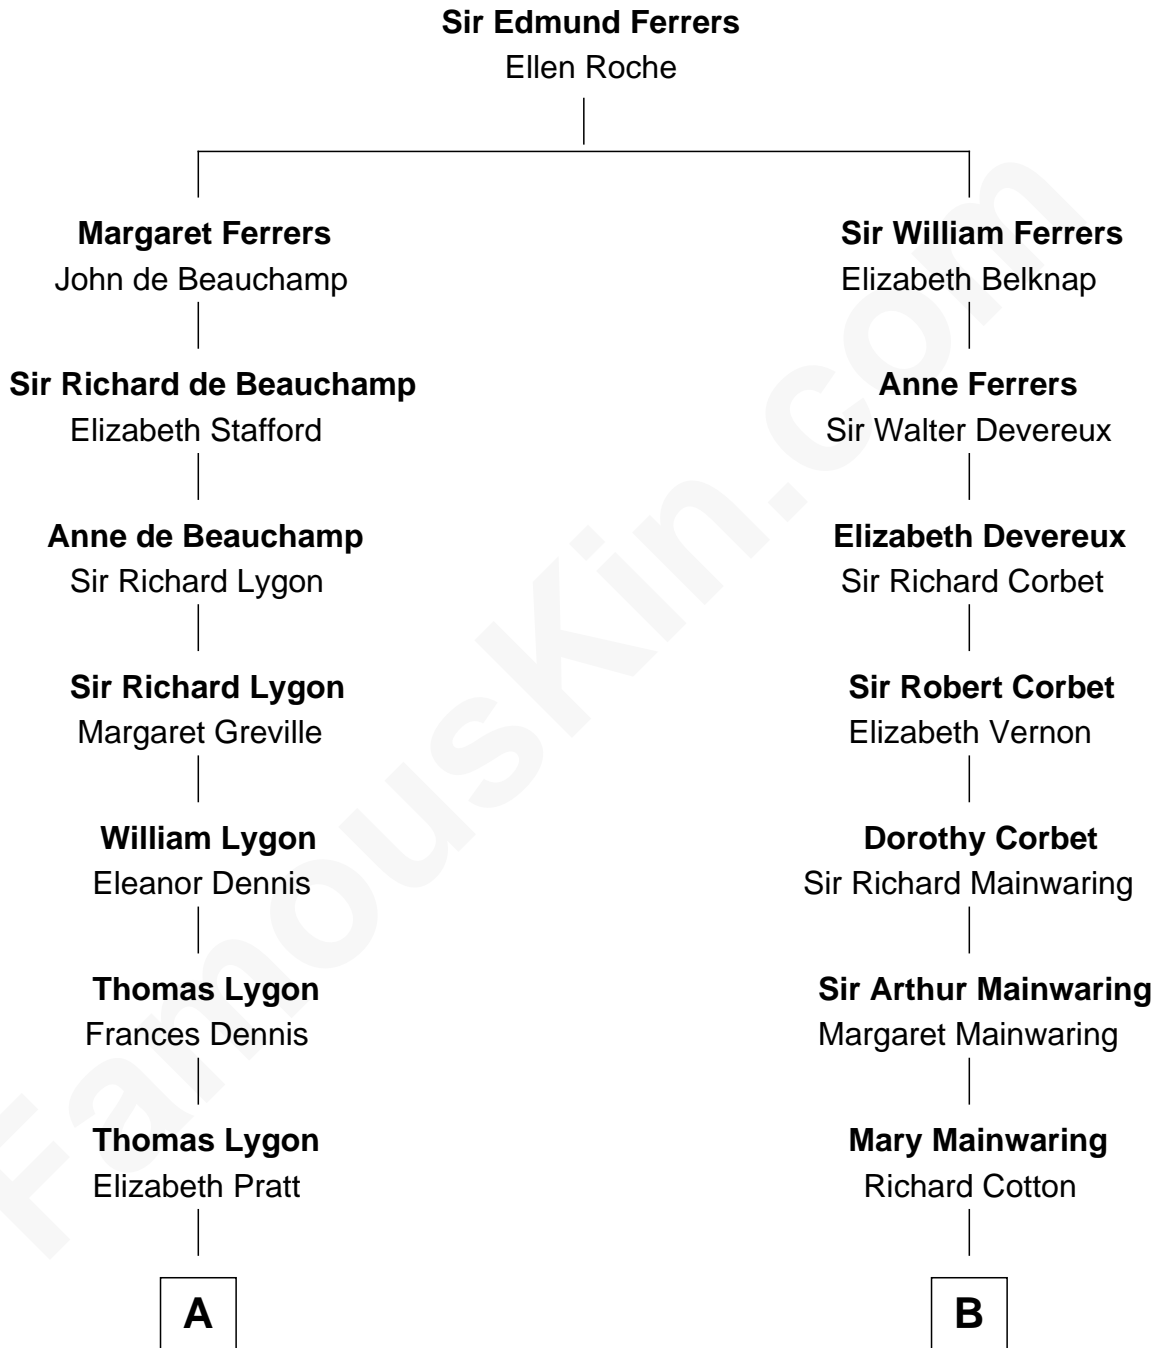

## Relationship Chart of

### Glenn Close

Movie, Television, and Stage Actress

16th cousin 3 times removed of

**J.P. Morgan, Jr.**

American Banker and Philanthropist

**C**

**Elizabeth Taliaferro**  
Edward Bennett Close

**Dr. William Taliaferro Close**  
Elizabeth Mary H. Moore