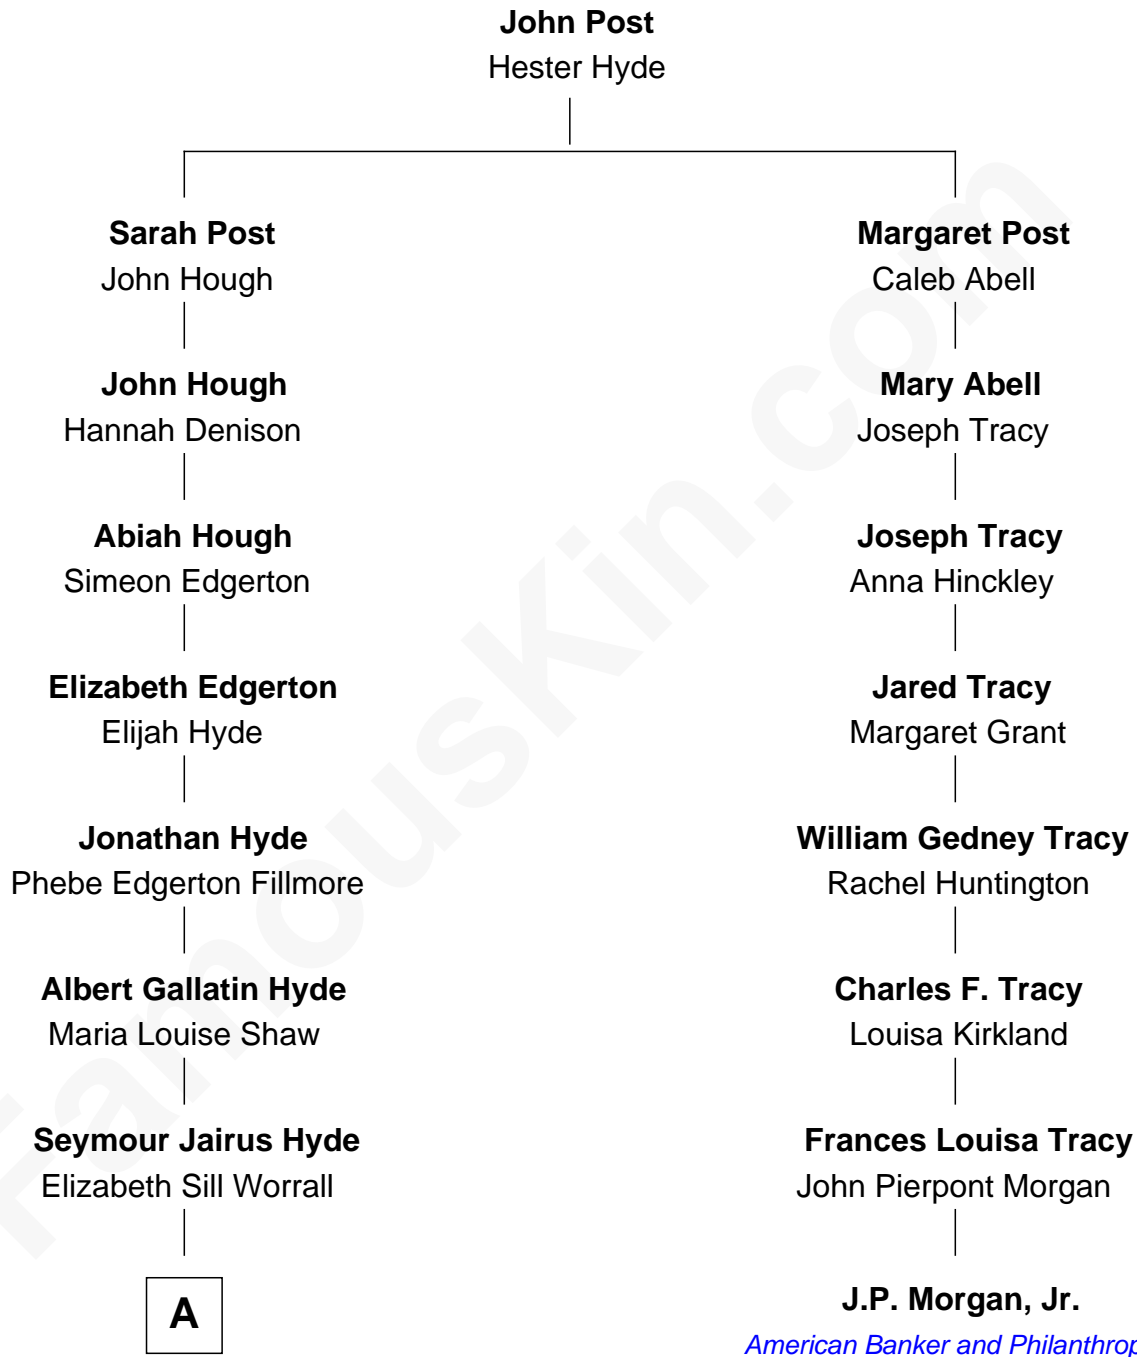

FamousKin.com

Relationship Chart of

Glenn Close

Movie, Television, and Stage Actress

7th cousin 2 times removed of

J.P. Morgan, Jr.

American Banker and Philanthropist

A

Elizabeth Hyde

Charles Arthur Moore

Elizabeth Mary H. Moore

Dr. William Taliaferro Close

Glenn Close

Movie, Television, and Stage Actress