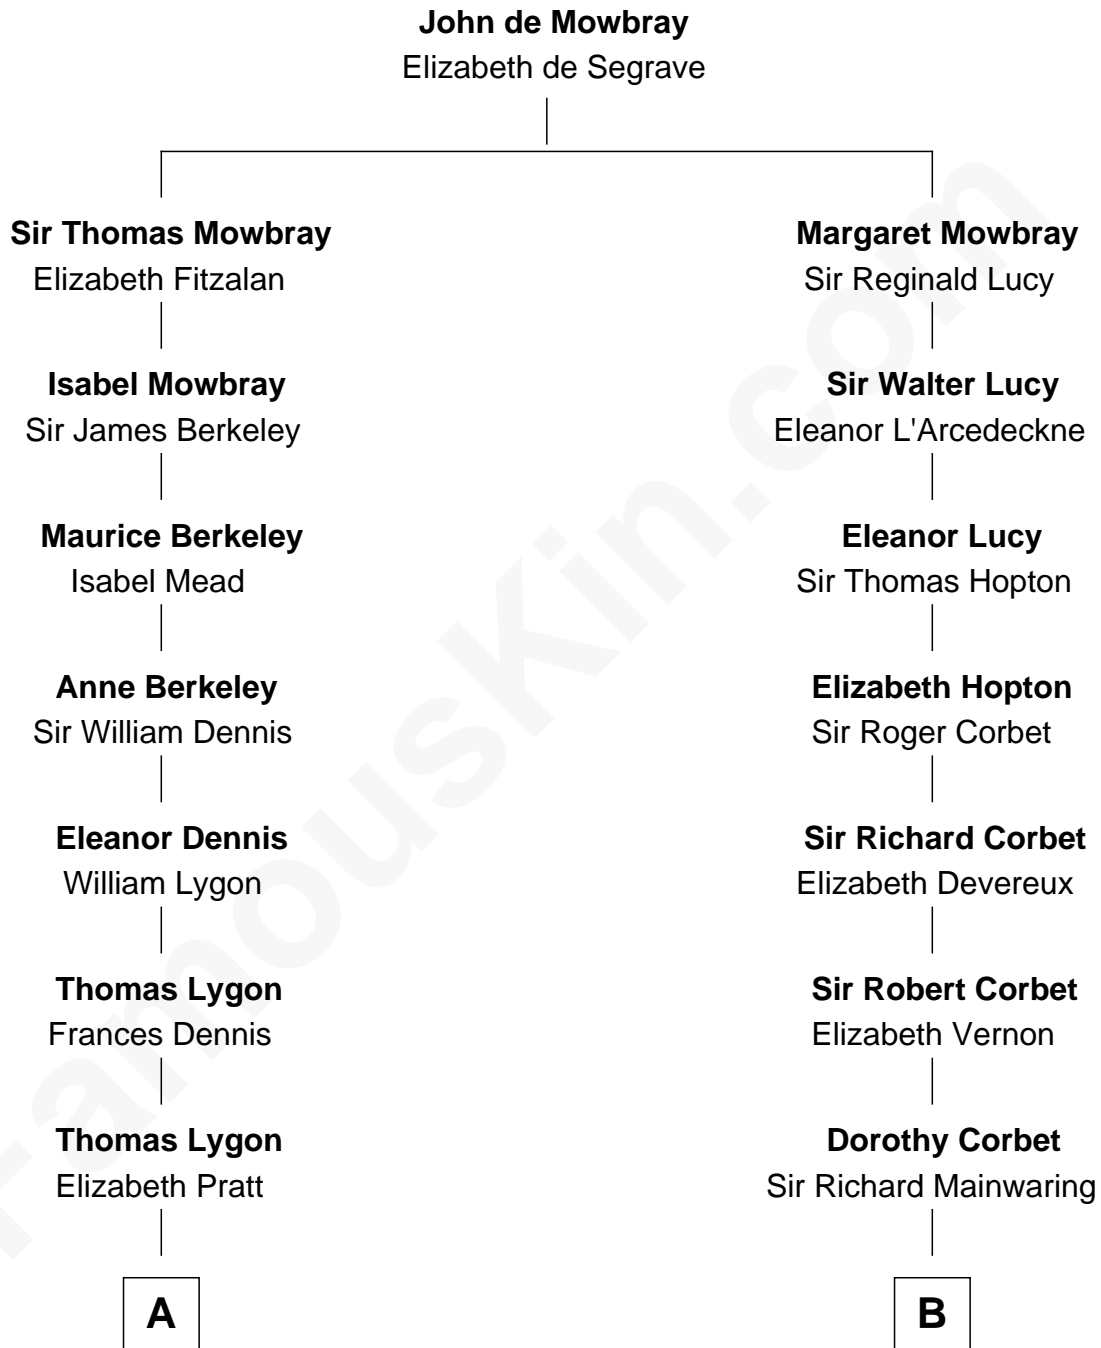

FamousKin.com

Relationship Chart of Glenn Close

Movie, Television, and Stage Actress

18th cousin 1 time removed of

J.P. Morgan, Jr.

American Banker and Philanthropist

C

Elizabeth Taliaferro
Edward Bennett Close

Dr. William Taliaferro Close
Elizabeth Mary H. Moore

Glenn Close
Movie, Television, and Stage Actress

D

Frances Louisa Tracy
John Pierpont Morgan

J.P. Morgan, Jr.
American Banker and Philanthropist

FamousKin.com