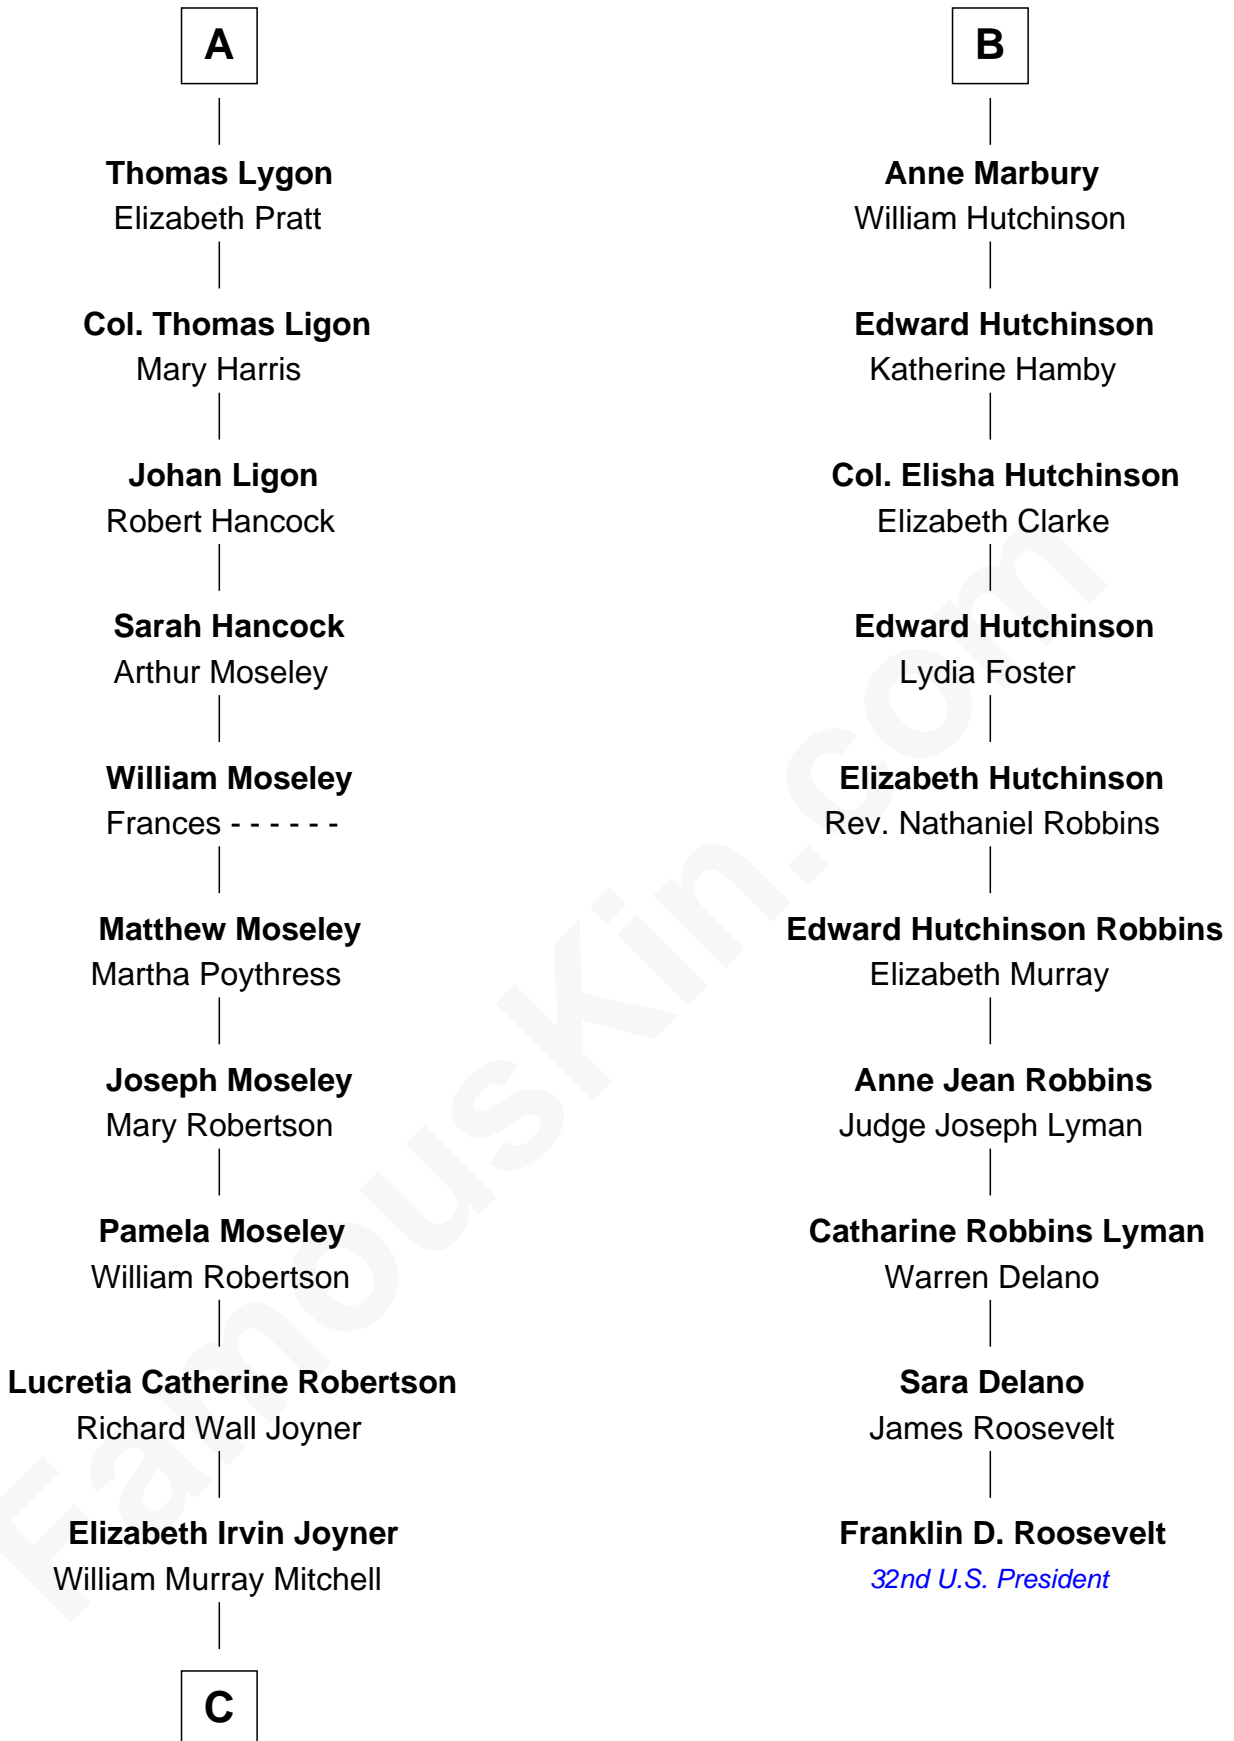

FamousKin.com

Relationship Chart of Glenn Close

Movie, Television, and Stage Actress

16th cousin 4 times removed of

Franklin D. Roosevelt
32nd U.S. President

C

Catherine Mitchell
Edwin Munford Taliaferro

Elizabeth Taliaferro
Edward Bennett Close

Dr. William Taliaferro Close
Elizabeth Mary H. Moore

Glenn Close
Movie, Television, and Stage Actress