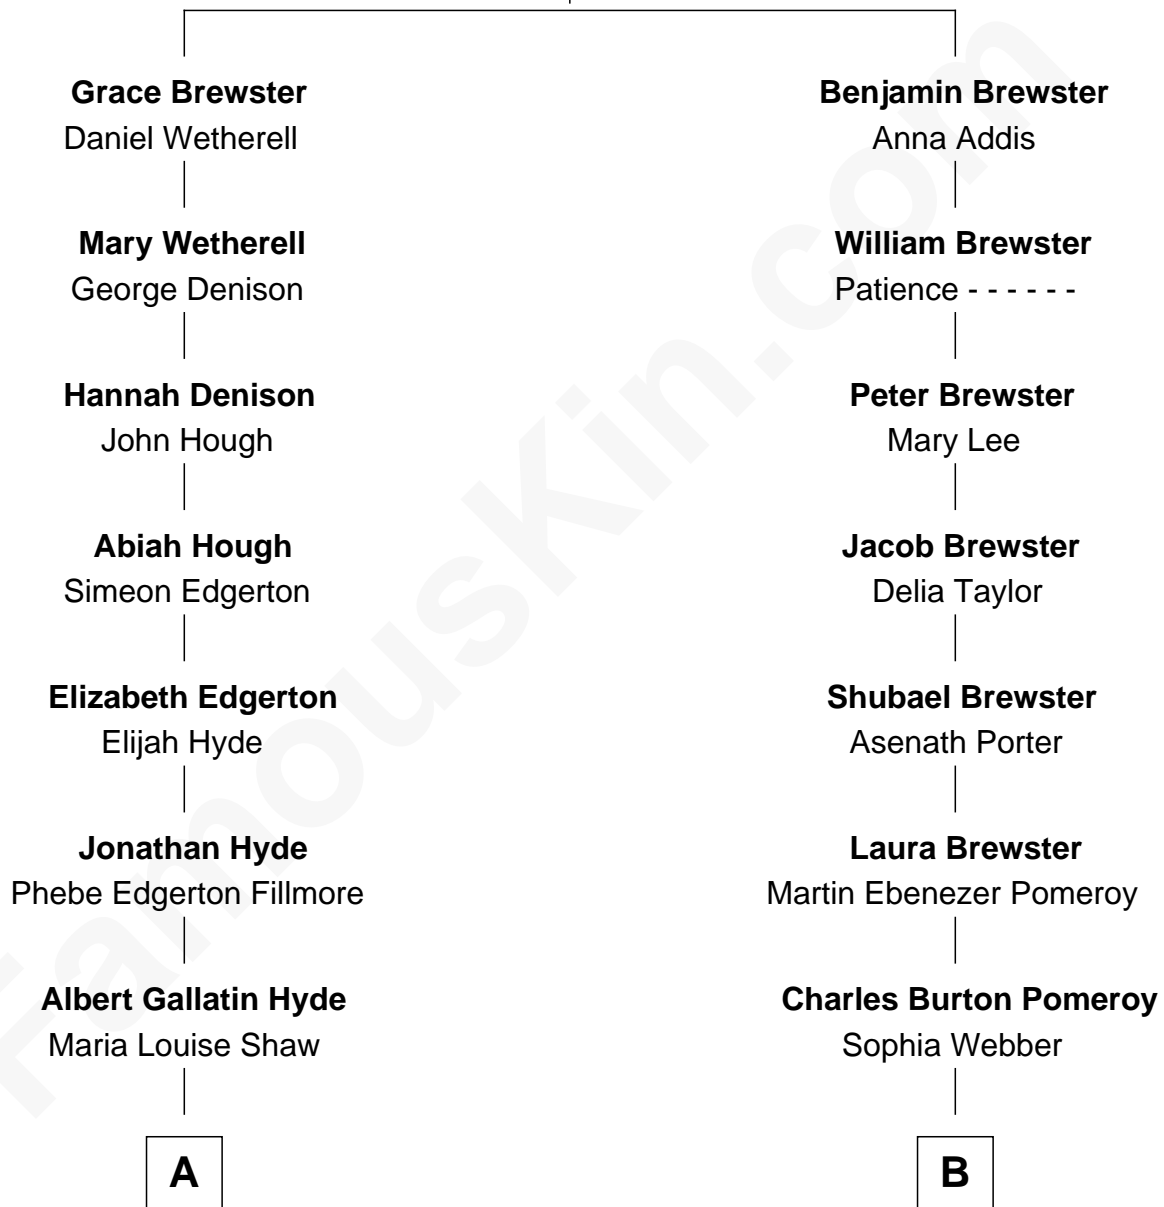

FamousKin.com

Relationship Chart of

Glenn Close

Movie, Television, and Stage Actress

9th cousin 1 time removed of

Brewster H. Shaw
NASA Astronaut

Jonathan Brewster
Lucretia Oldham

A

Seymour Jairus Hyde
Elizabeth Sill Worrall

Elizabeth Hyde
Charles Arthur Moore

Elizabeth Mary H. Moore
Dr. William Taliaferro Close

Glenn Close
Movie, Television, and Stage Actress

B

Adelle Pomeroy
John Thomas Shaw

Brewster Hopkinson Shaw
Leone Marguerite Lee

Brewster H. Shaw
NASA Astronaut

FamousKin.com